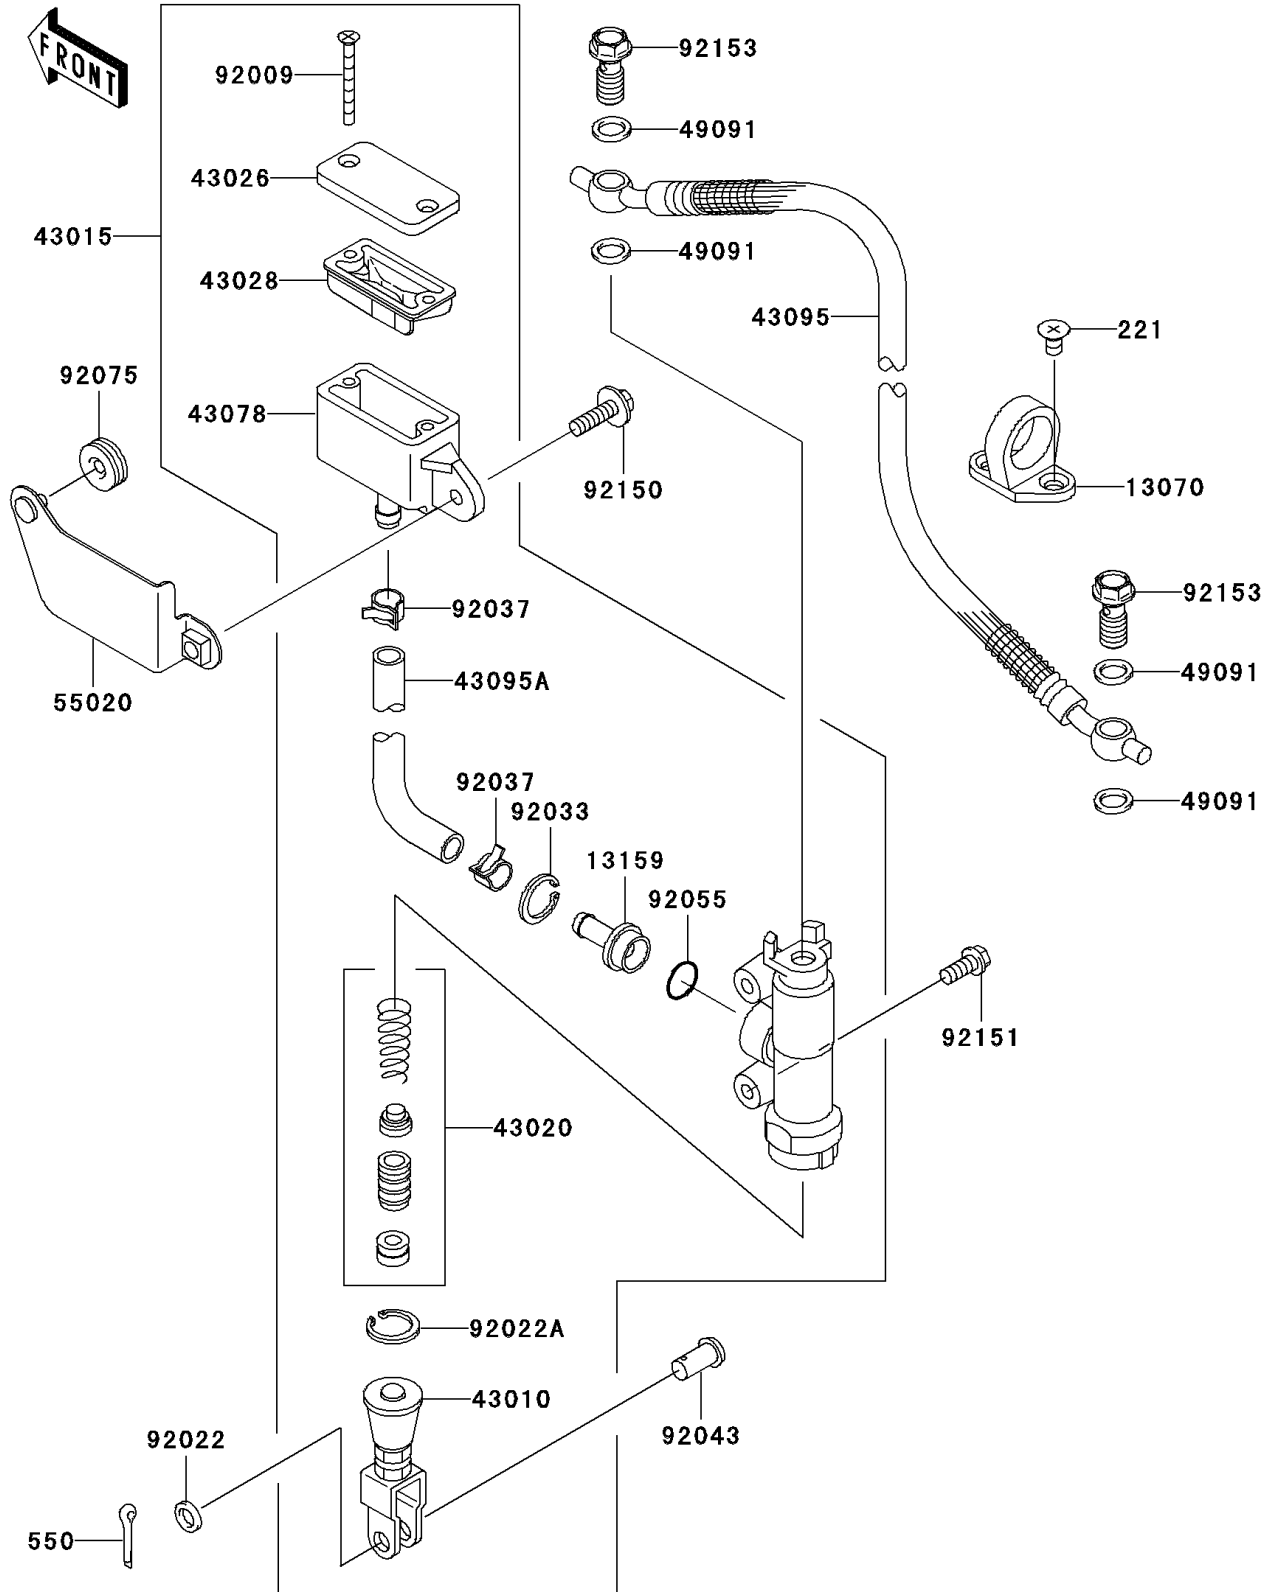

2010 Super Sherpa (Canada Only)

PARTS DIAGRAM

Rear Master Cylinder

F2293

2010 Super Sherpa (Canada Only)

PARTS LIST

Rear Master Cylinder

ITEM NAME	PART NUMBER	QUANTITY
-----------	-------------	----------
