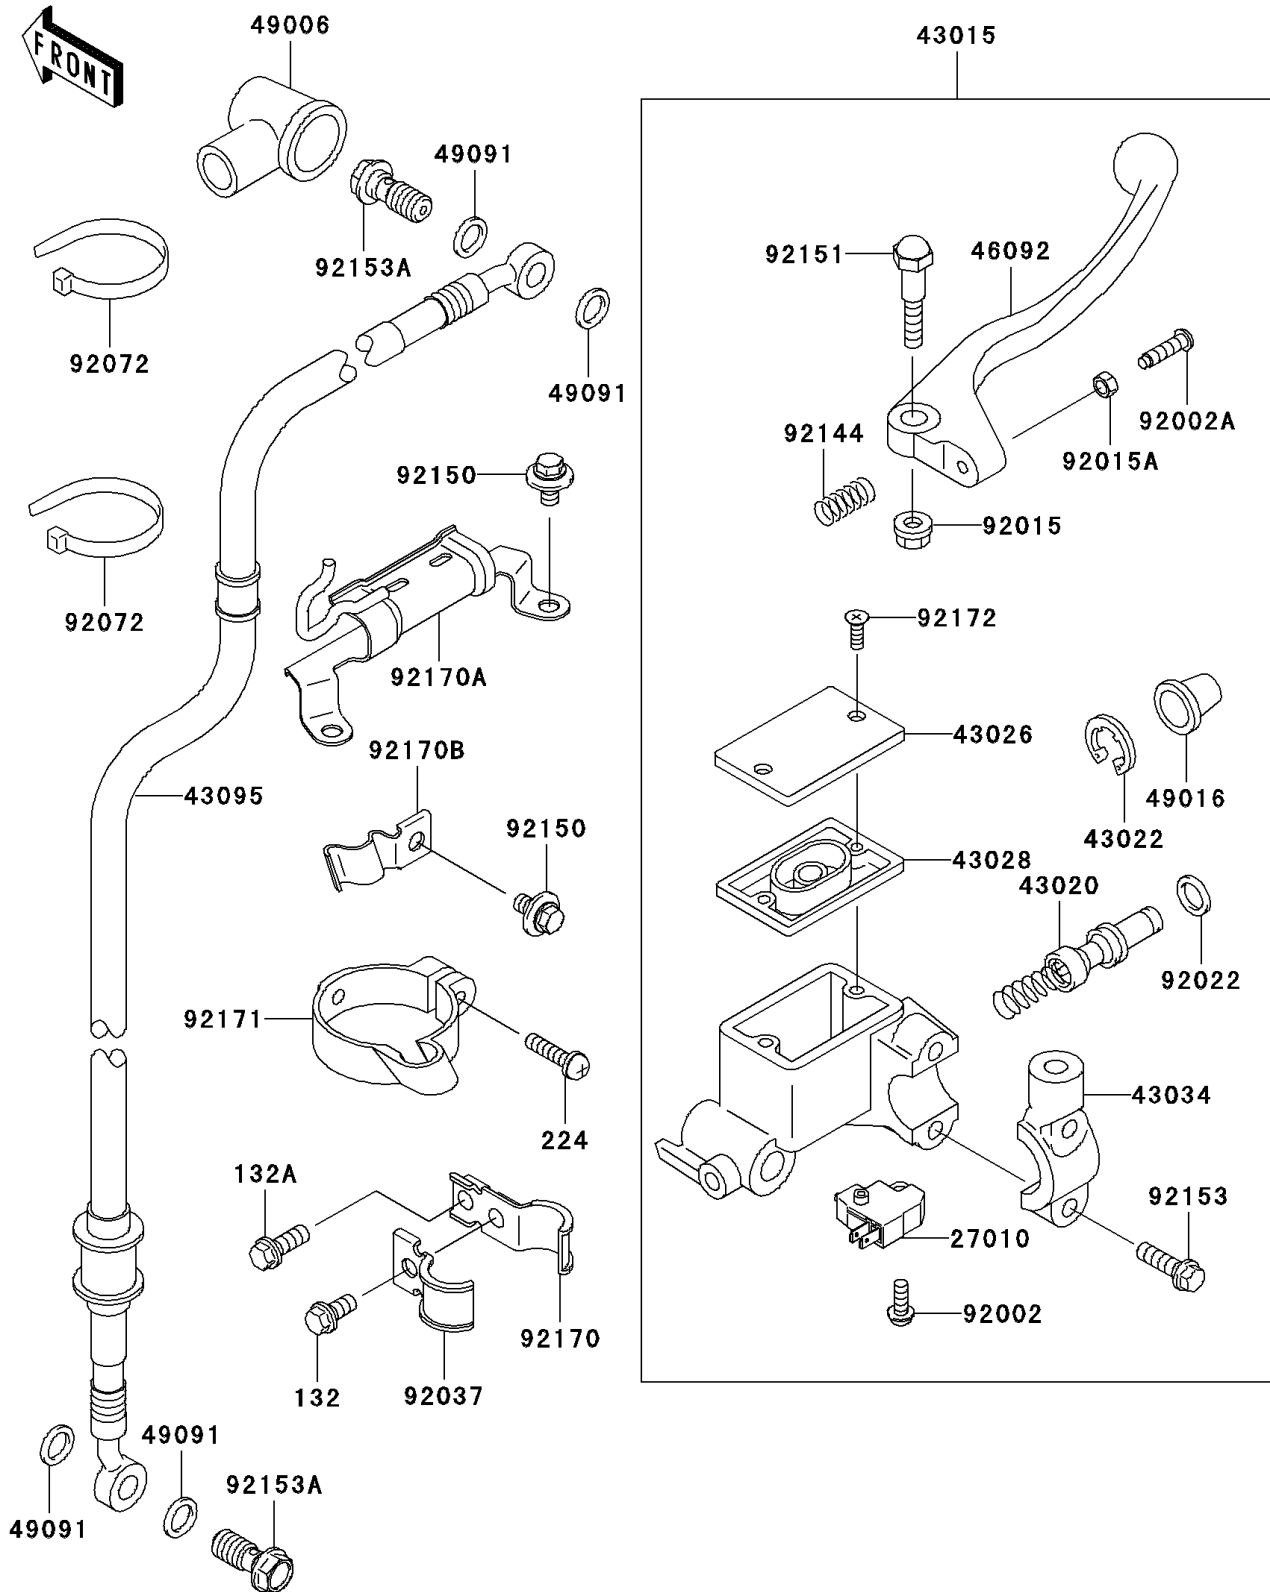

2010 Super Sherpa (Canada Only)

PARTS DIAGRAM

Front Master Cylinder

F2291

2010 Super Sherpa (Canada Only)

PARTS LIST

Front Master Cylinder

ITEM NAME	PART NUMBER	QUANTITY
-----------	-------------	----------
