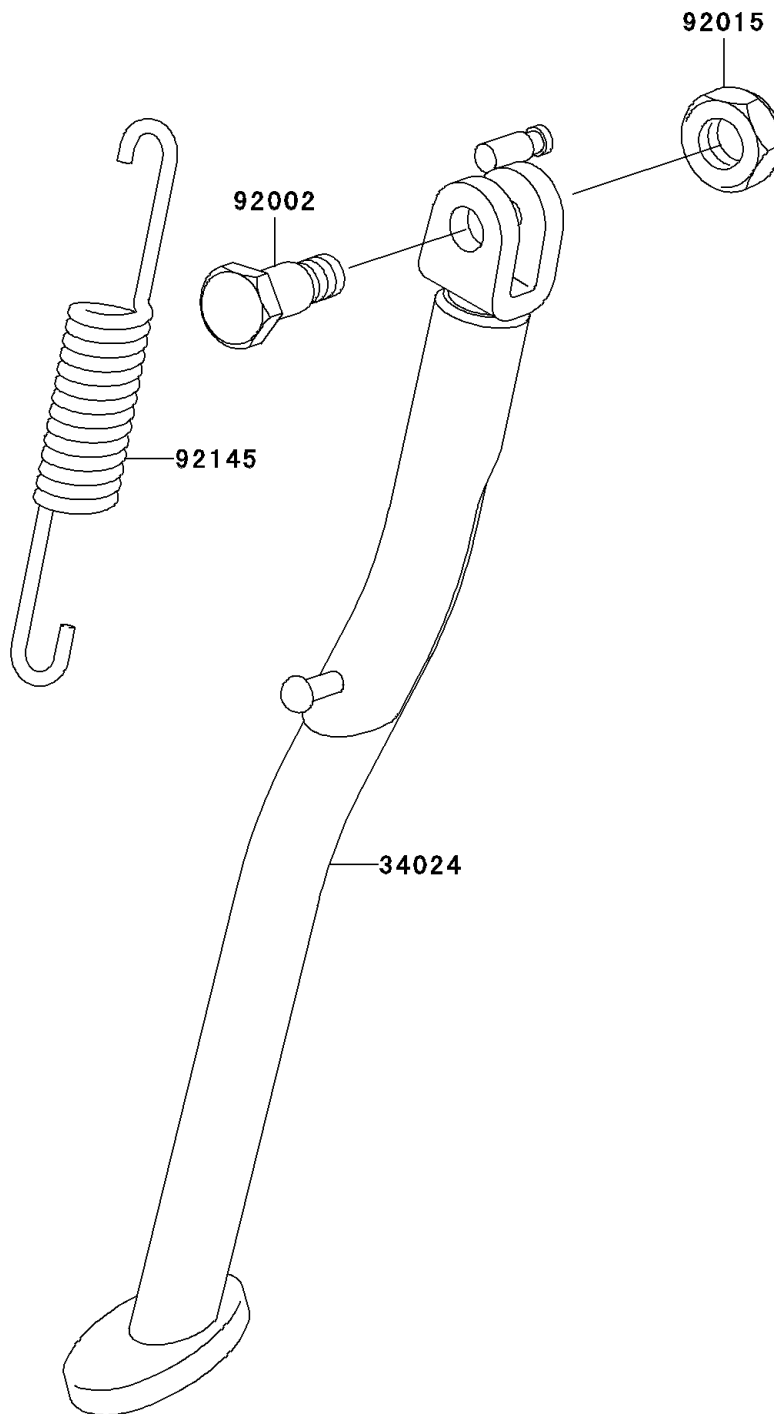

2010 Super Sherpa (Canada Only)

PARTS DIAGRAM

Stand(s)

F2190

2010 Super Sherpa (Canada Only)

Kawasaki
Let the Good Times Roll®

PARTS LIST

Stand(s)

ITEM NAME

PART NUMBER

QUANTITY
