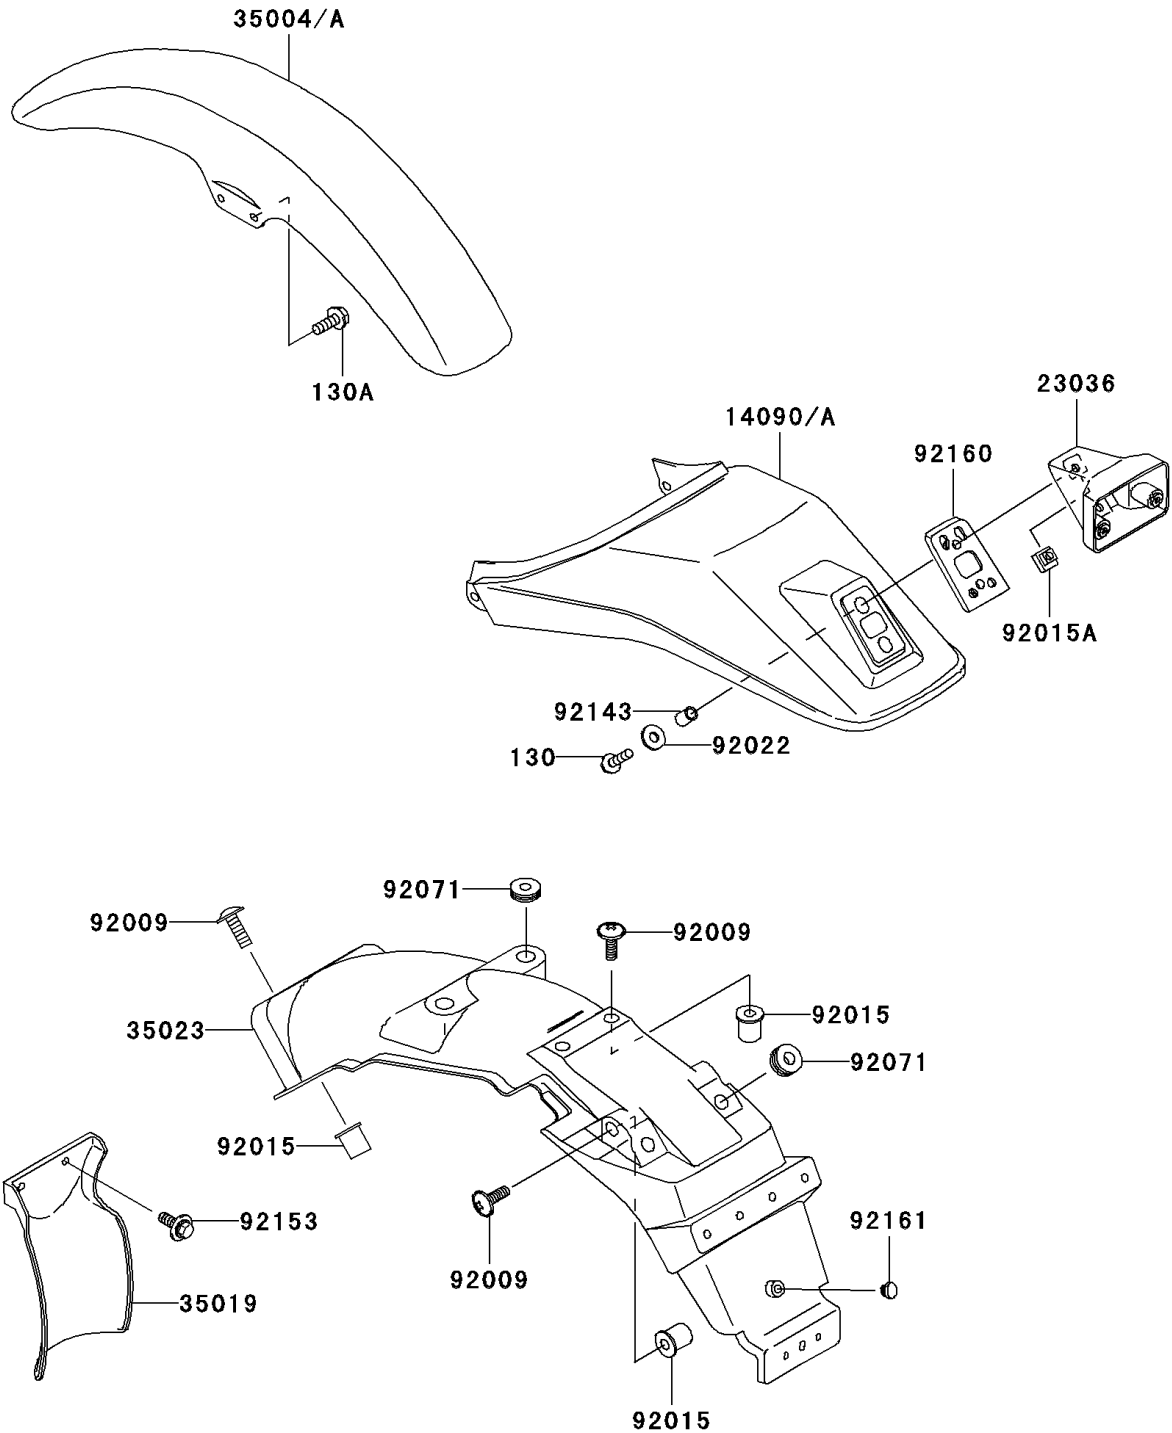

2010 Super Sherpa (Canada Only)

PARTS DIAGRAM

Fenders

F2170

2010 Super Sherpa (Canada Only)

Kawasaki
Let the Good Times Roll®

PARTS LIST

Fenders

ITEM NAME	PART NUMBER	QUANTITY
-----------	-------------	----------
