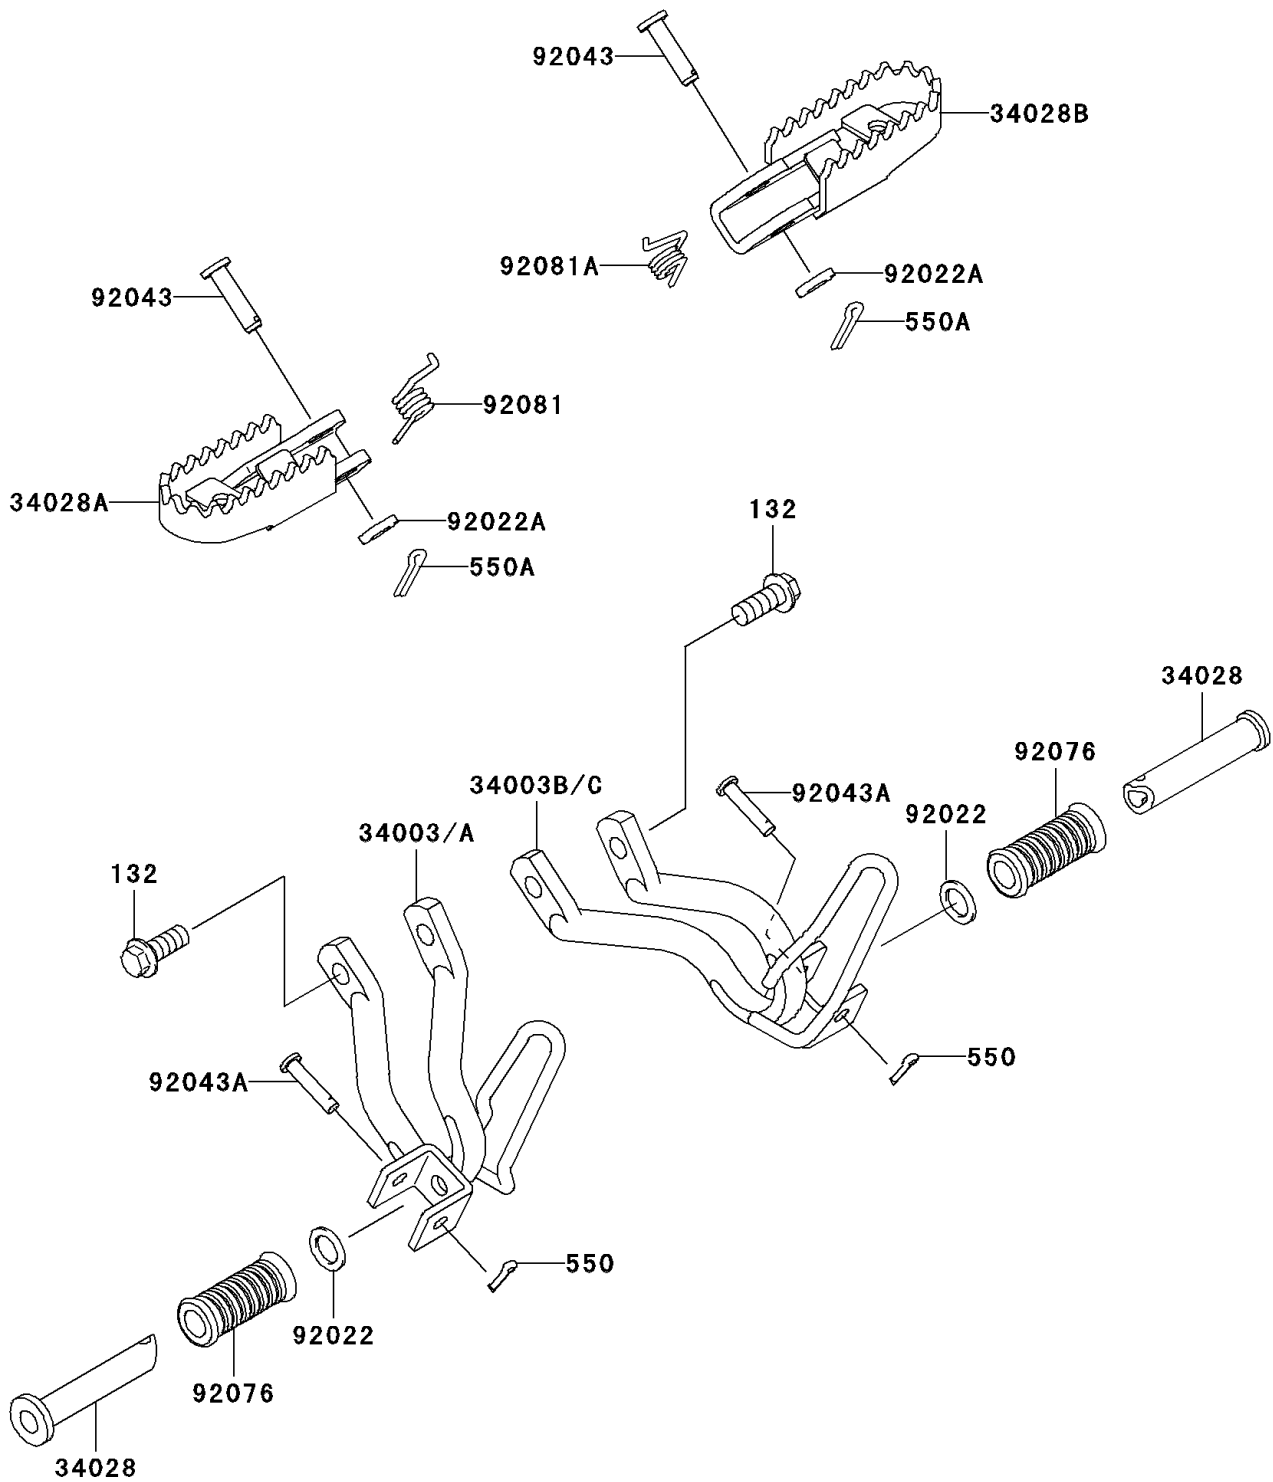

2010 Super Sherpa (Canada Only)

PARTS DIAGRAM

Footrests

F2160

2010 Super Sherpa (Canada Only)

PARTS LIST

Footrests

ITEM NAME	PART NUMBER	QUANTITY
-----------	-------------	----------
