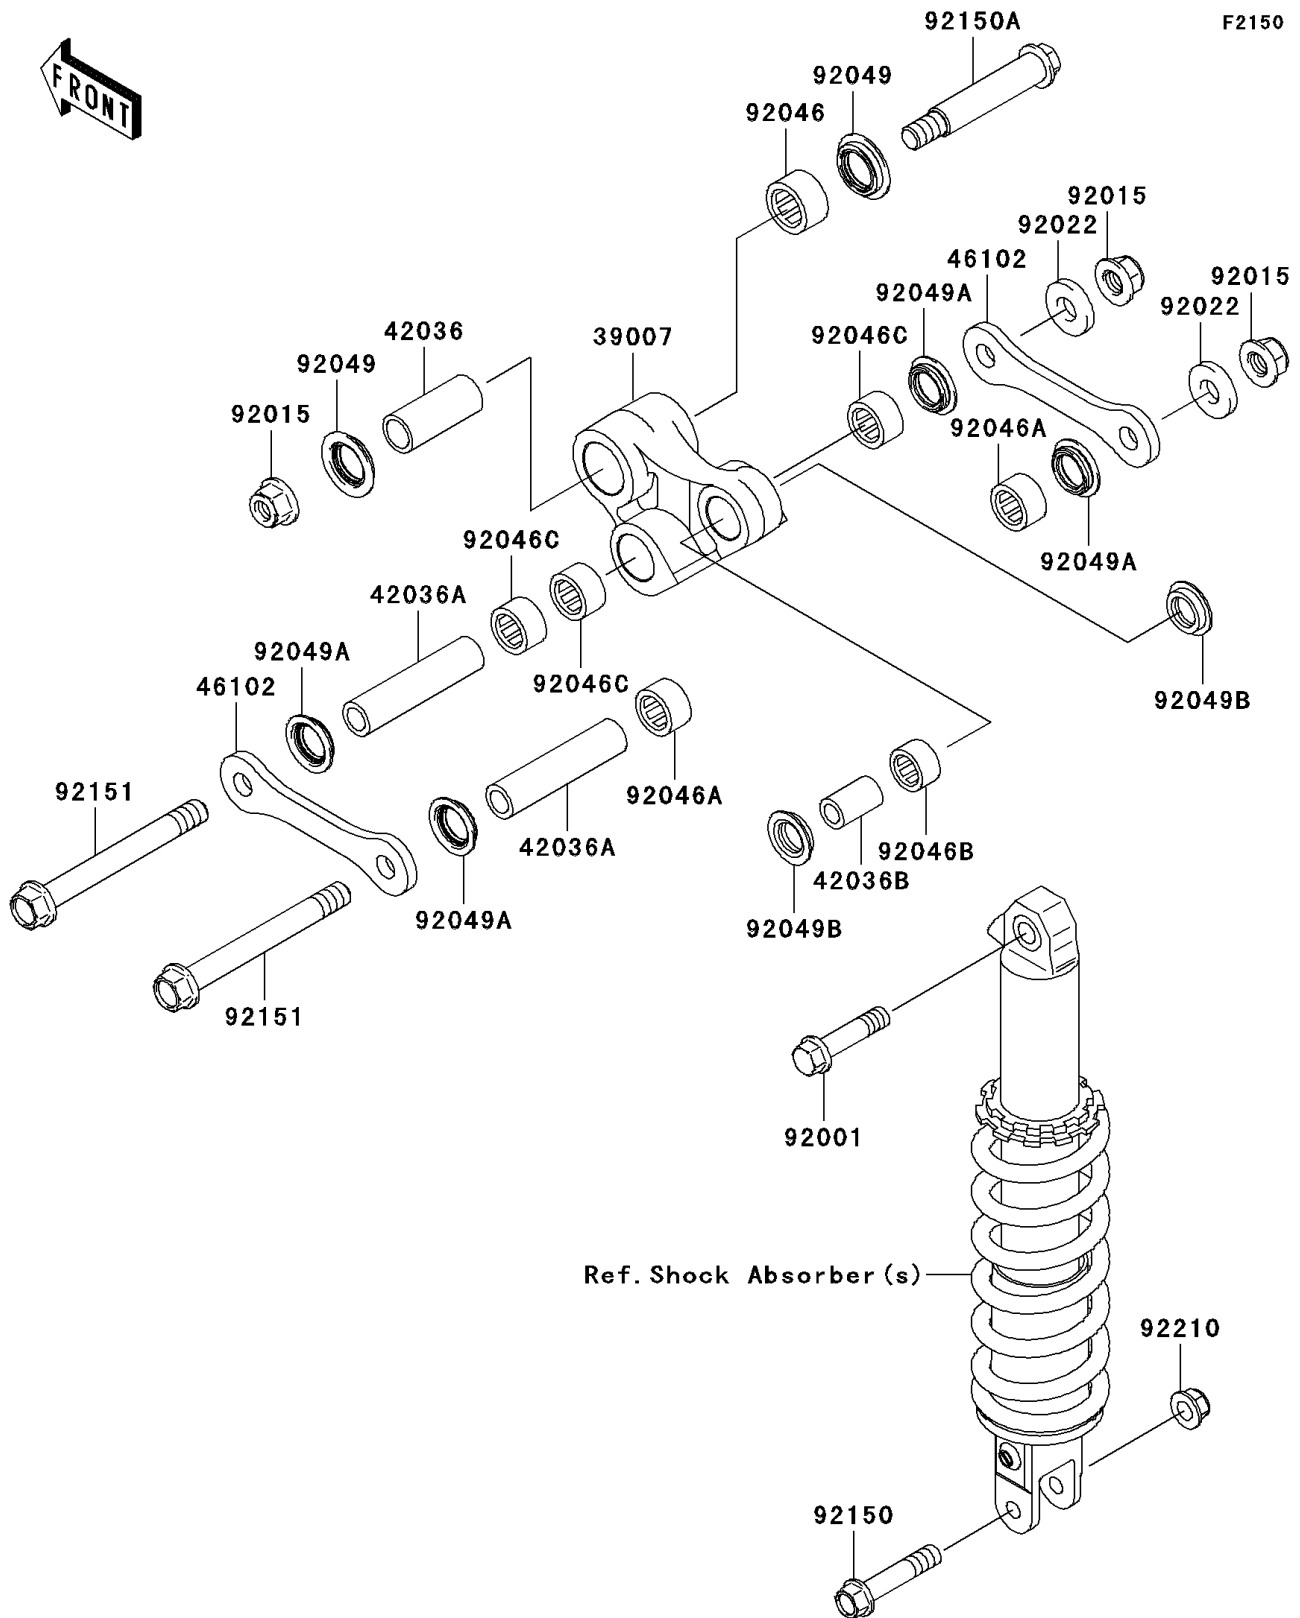

2010 Super Sherpa (Canada Only)

PARTS DIAGRAM

Rear Suspension

2010 Super Sherpa (Canada Only)

Kawasaki
Let the Good Times Roll®

PARTS LIST

Rear Suspension

ITEM NAME	PART NUMBER	QUANTITY
-----------	-------------	----------
