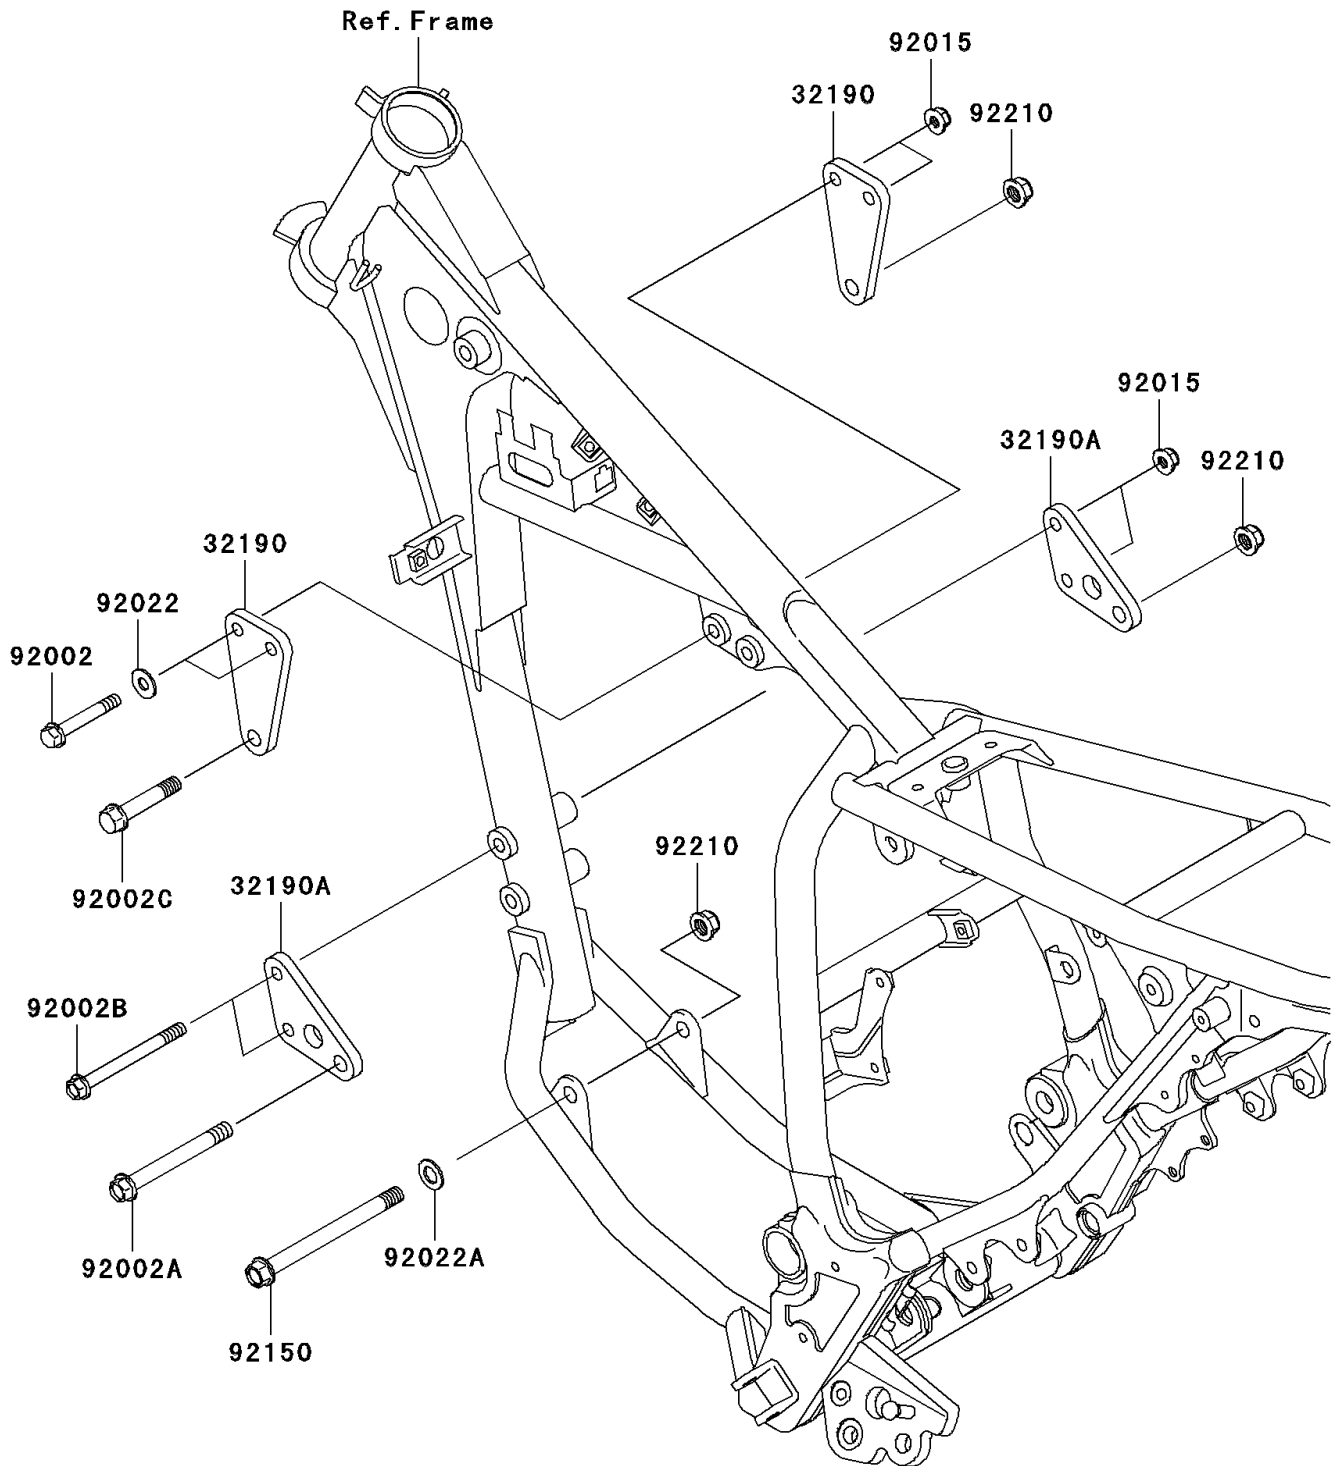

# 2010 Super Sherpa (Canada Only)

## PARTS DIAGRAM

### Engine Mount

F2122

## PARTS LIST Engine Mount

ITEM NAME	PART NUMBER	QUANTITY
-----------	-------------	----------

---