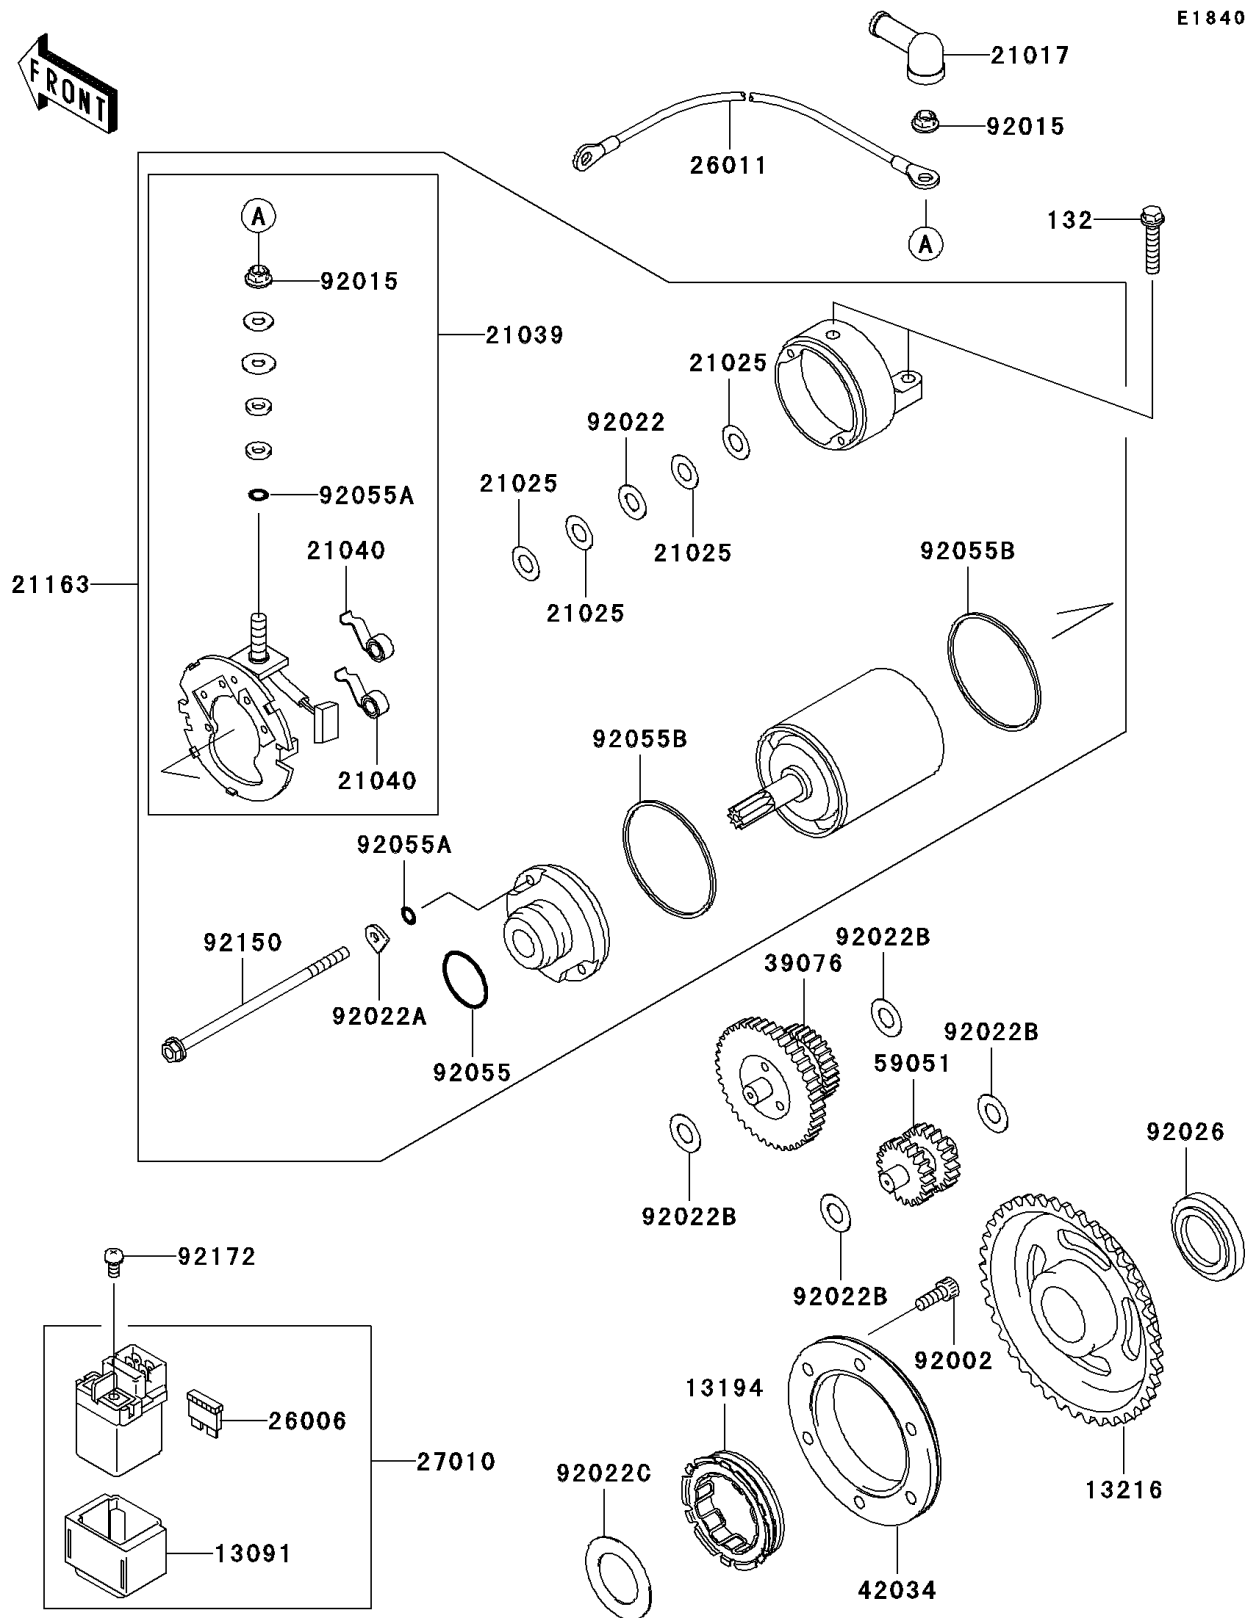

2010 Super Sherpa (Canada Only)

PARTS DIAGRAM

Starter Motor

2010 Super Sherpa (Canada Only)

PARTS LIST

Starter Motor

ITEM NAME	PART NUMBER	QUANTITY
-----------	-------------	----------
