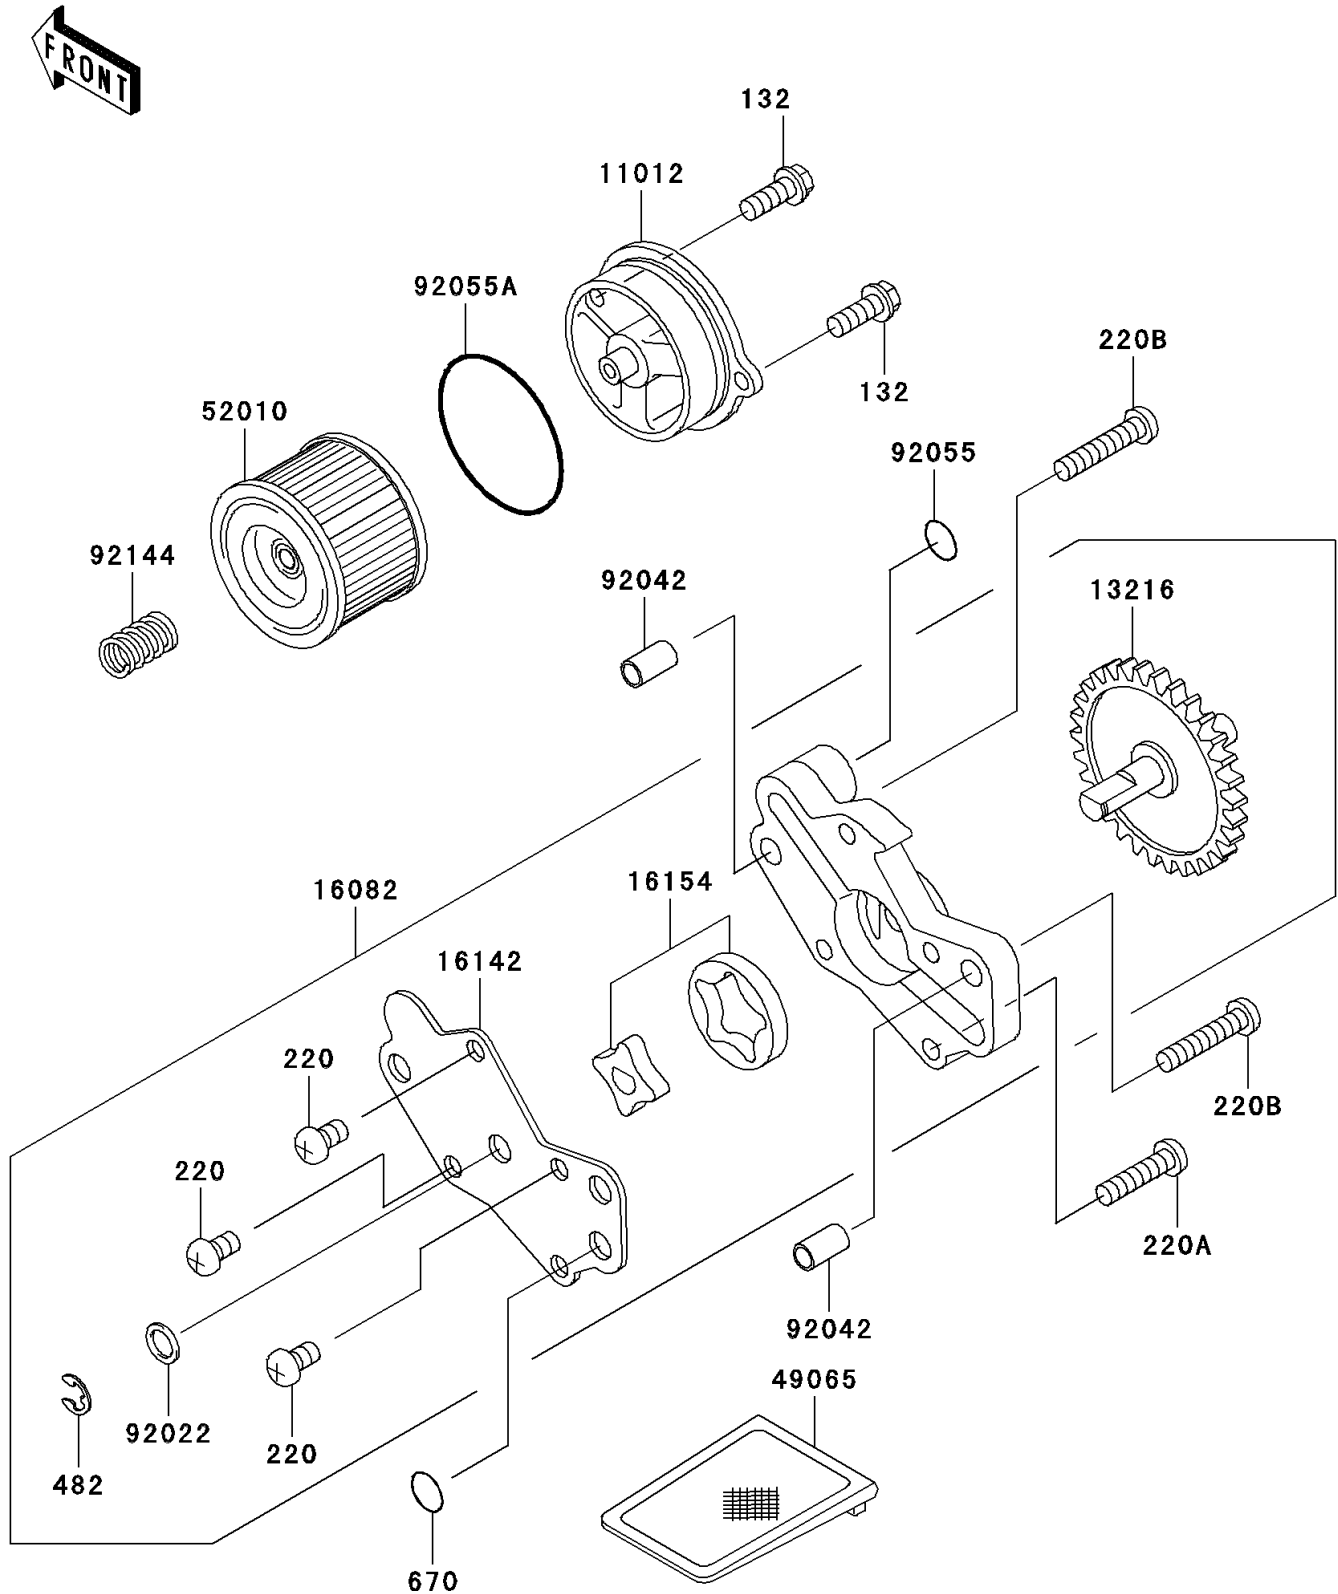

2010 Super Sherpa (Canada Only)

PARTS DIAGRAM

Oil Pump

E1710

2010 Super Sherpa (Canada Only)

PARTS LIST

Oil Pump

ITEM NAME	PART NUMBER	QUANTITY
-----------	-------------	----------
