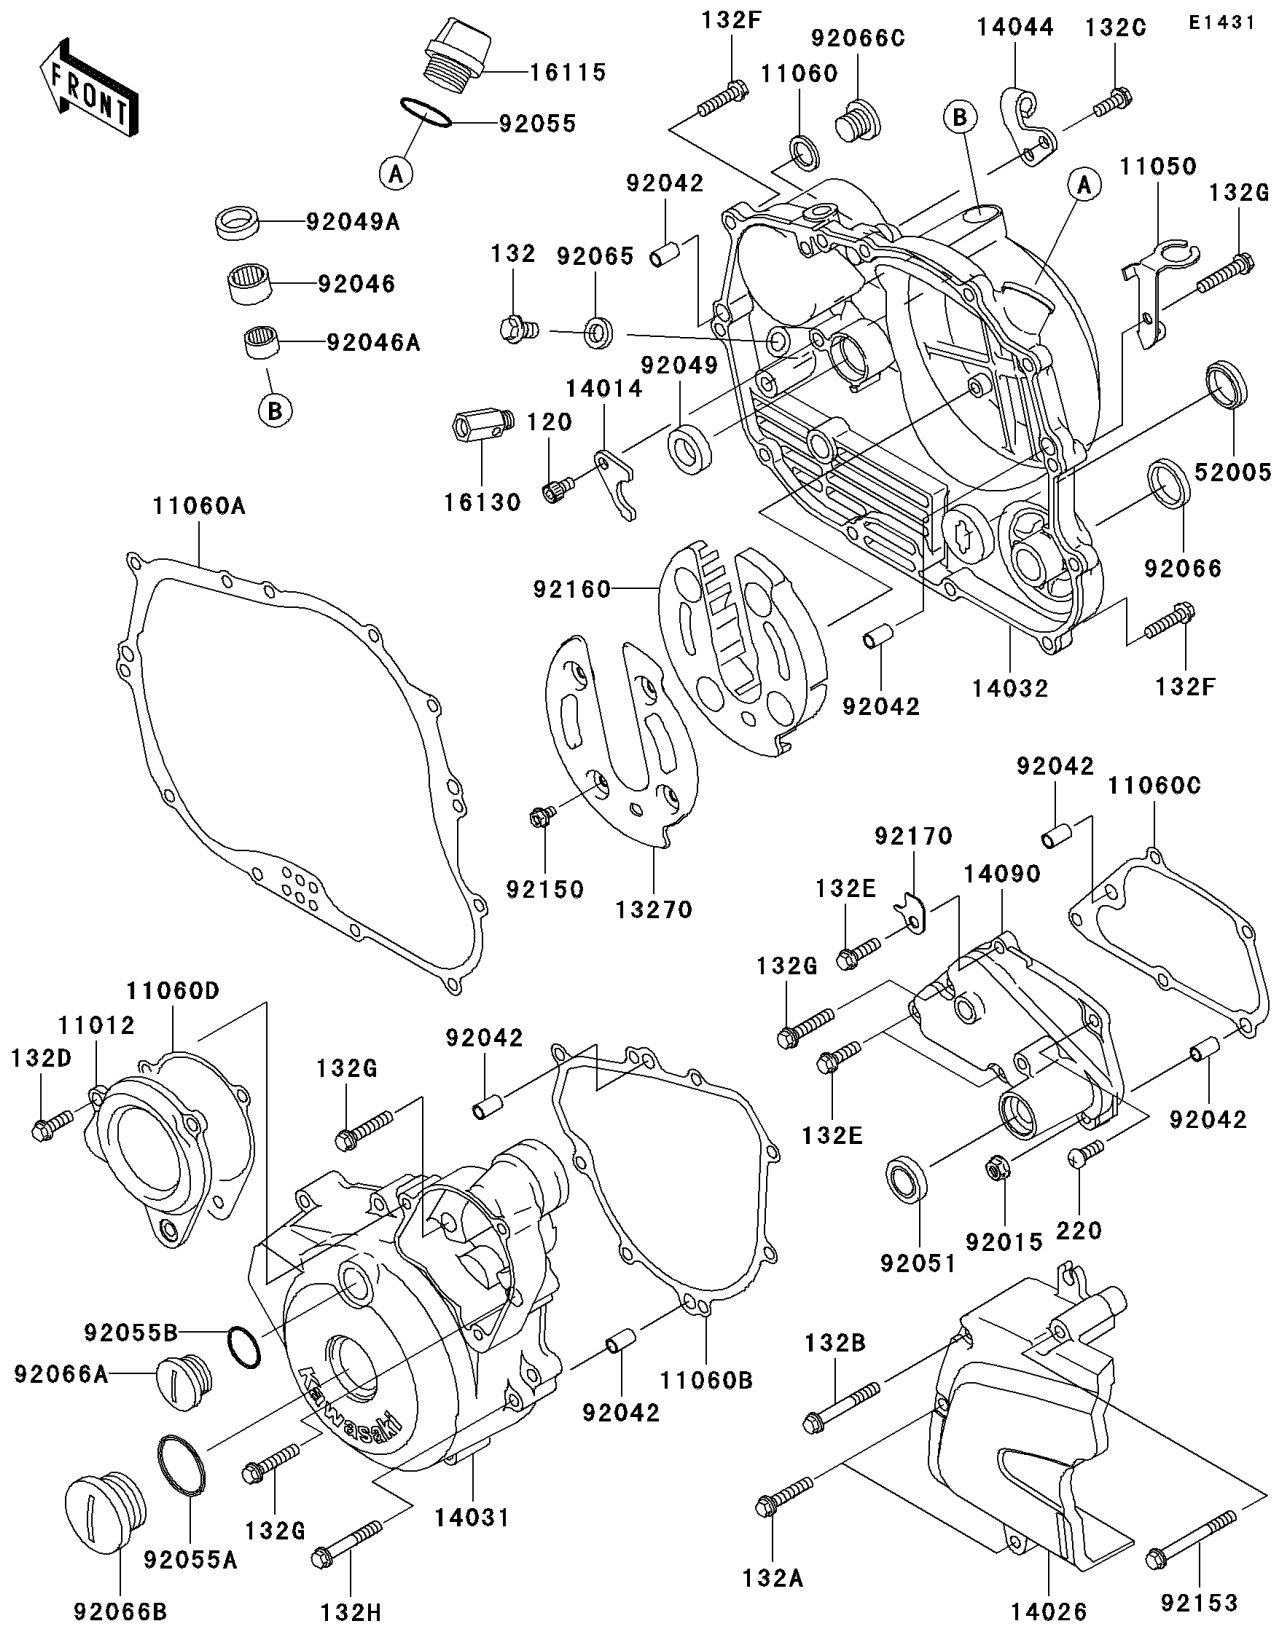

2010 Super Sherpa (Canada Only)

PARTS DIAGRAM

Engine Cover(s)

2010 Super Sherpa (Canada Only)

PARTS LIST

Engine Cover(s)

ITEM NAME	PART NUMBER	QUANTITY
-----------	-------------	----------
