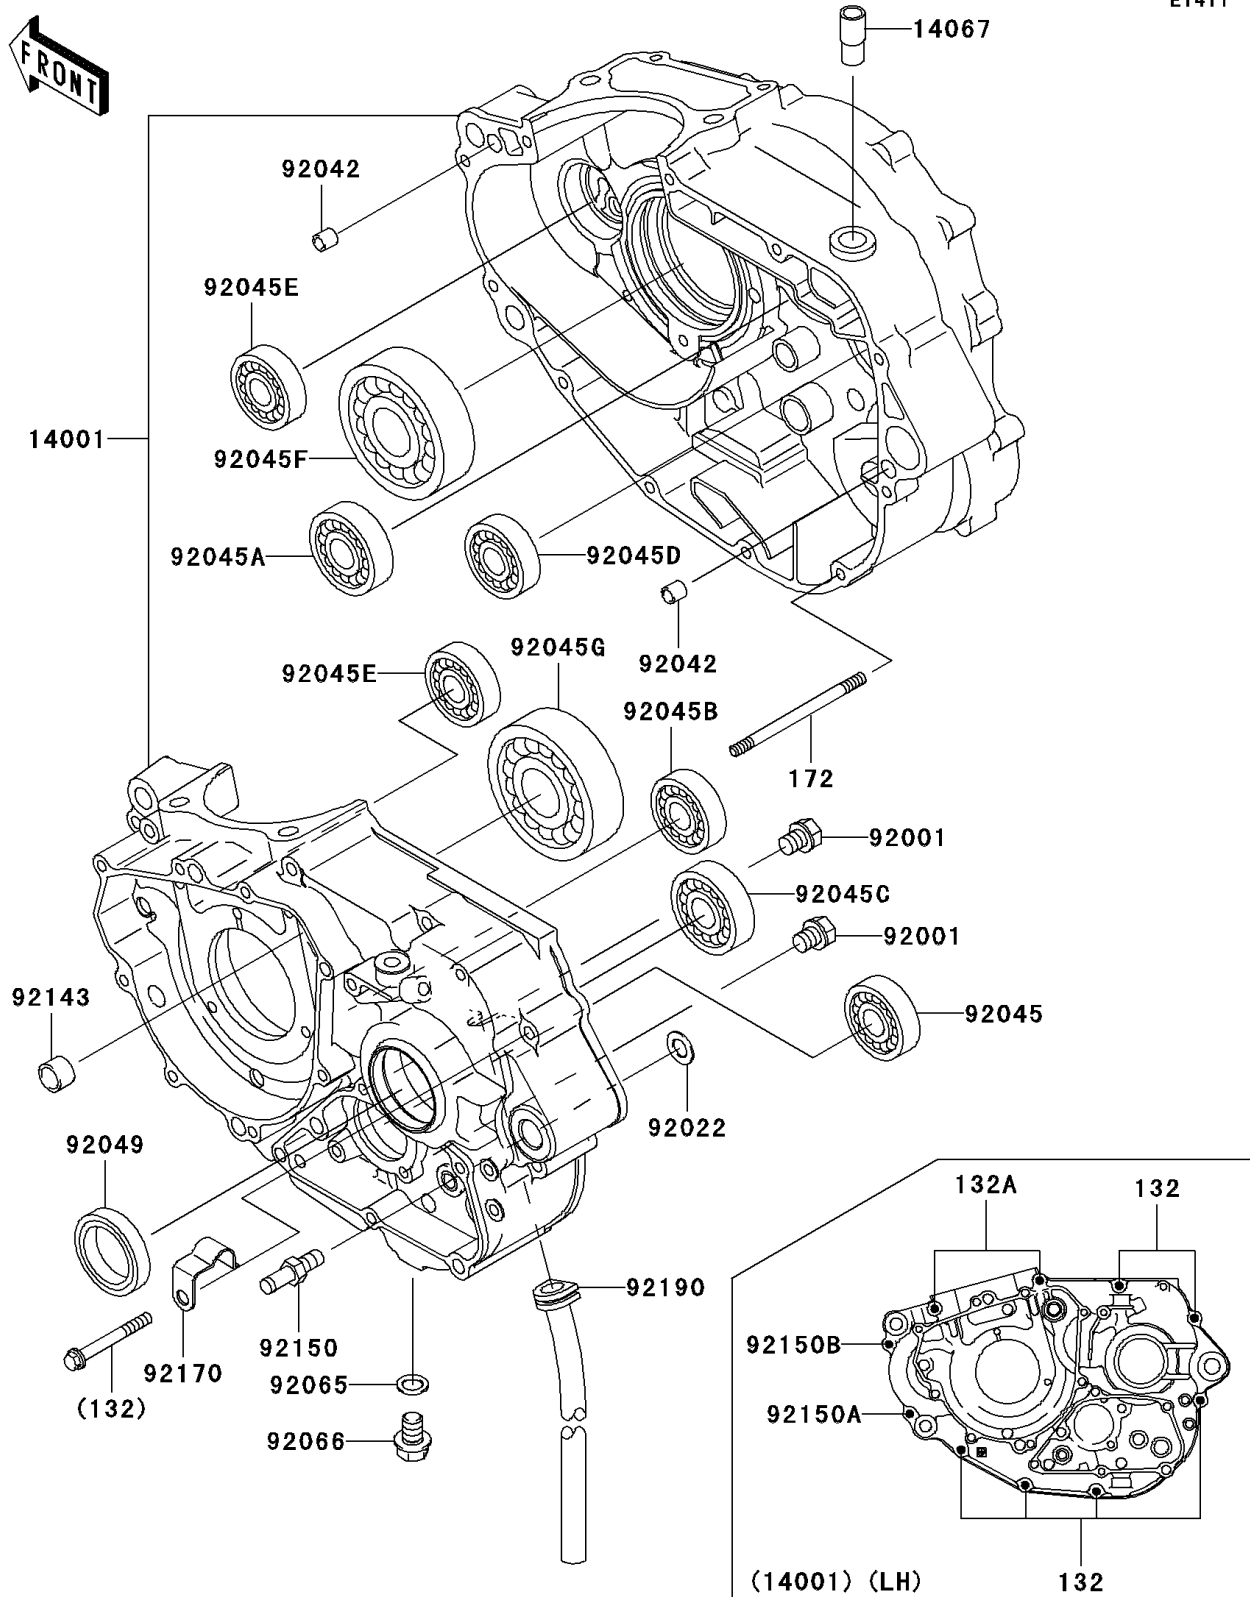

2010 Super Sherpa (Canada Only)

PARTS DIAGRAM

Crankcase

E1411

2010 Super Sherpa (Canada Only)

PARTS LIST

Crankcase

ITEM NAME	PART NUMBER	QUANTITY
-----------	-------------	----------
