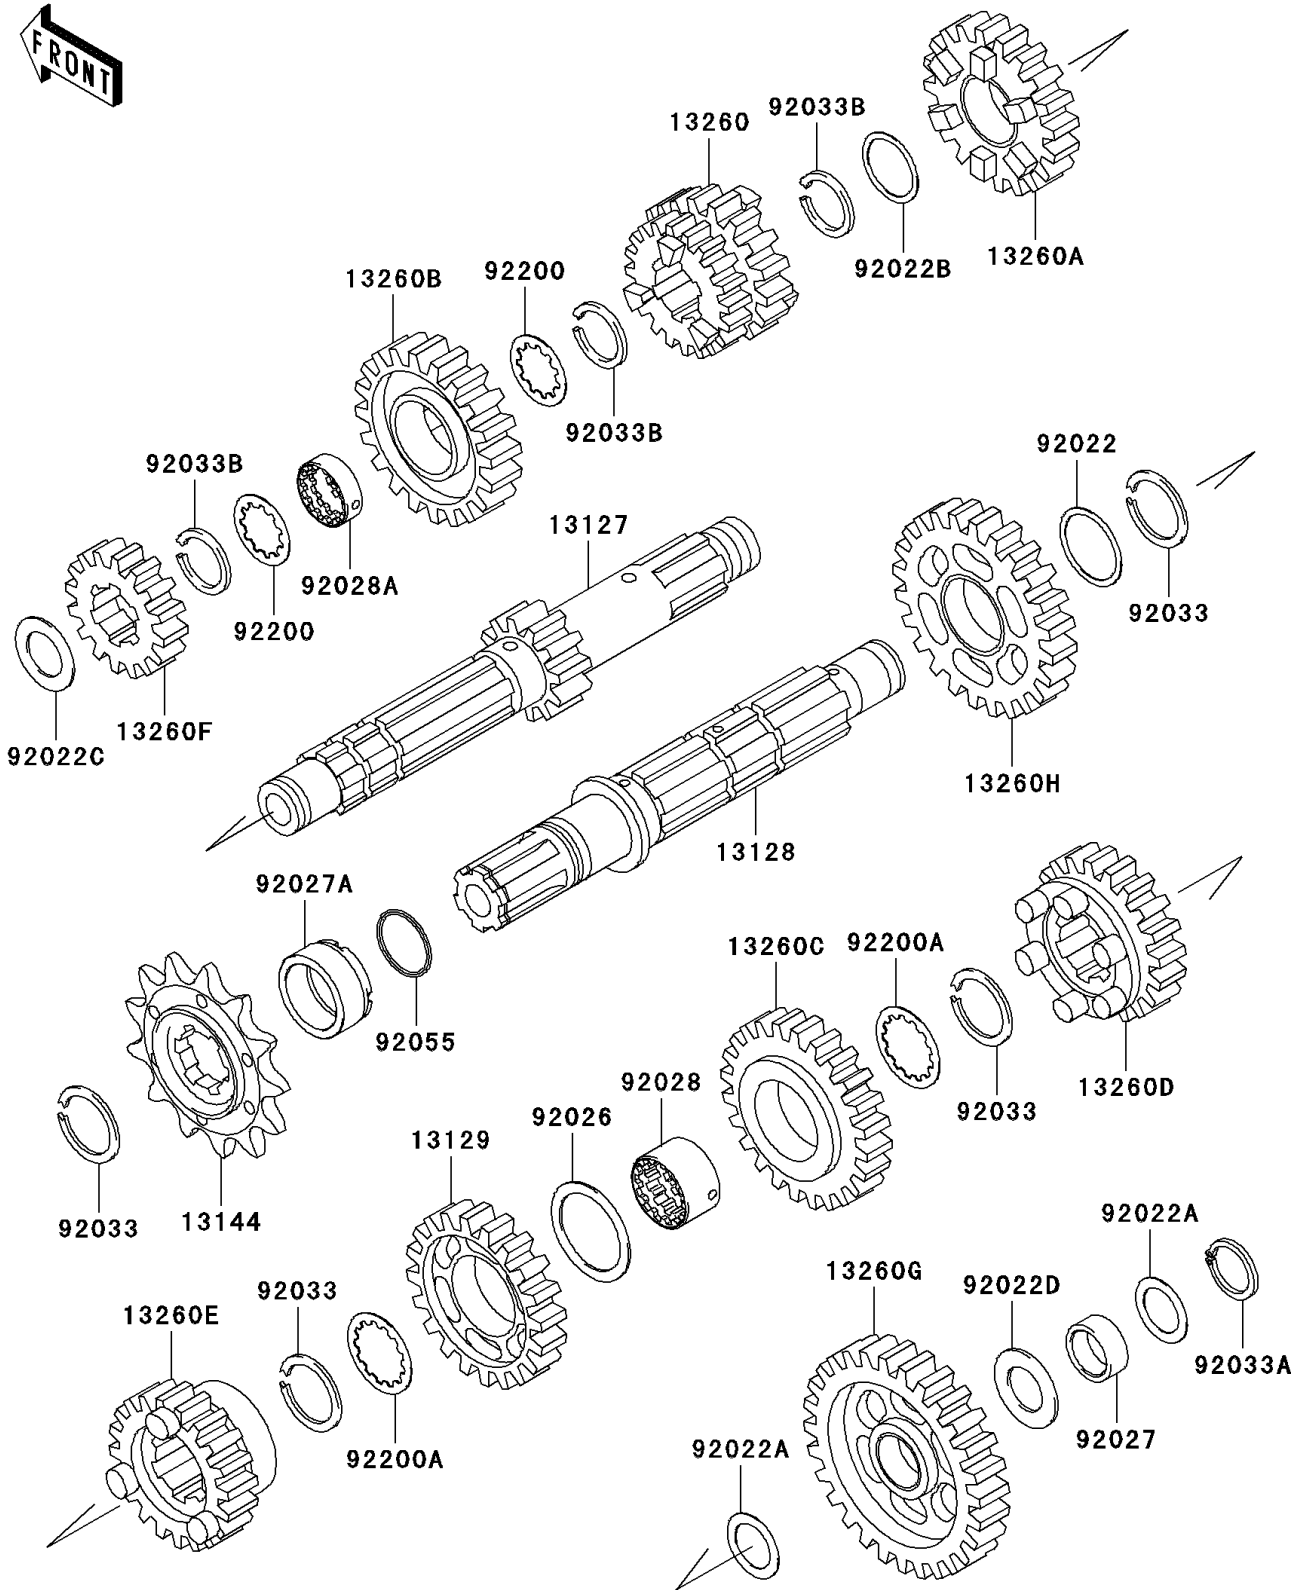

2010 Super Sherpa (Canada Only)

PARTS DIAGRAM

Transmission

E1361

2010 Super Sherpa (Canada Only)

PARTS LIST

Transmission

ITEM NAME	PART NUMBER	QUANTITY
-----------	-------------	----------
