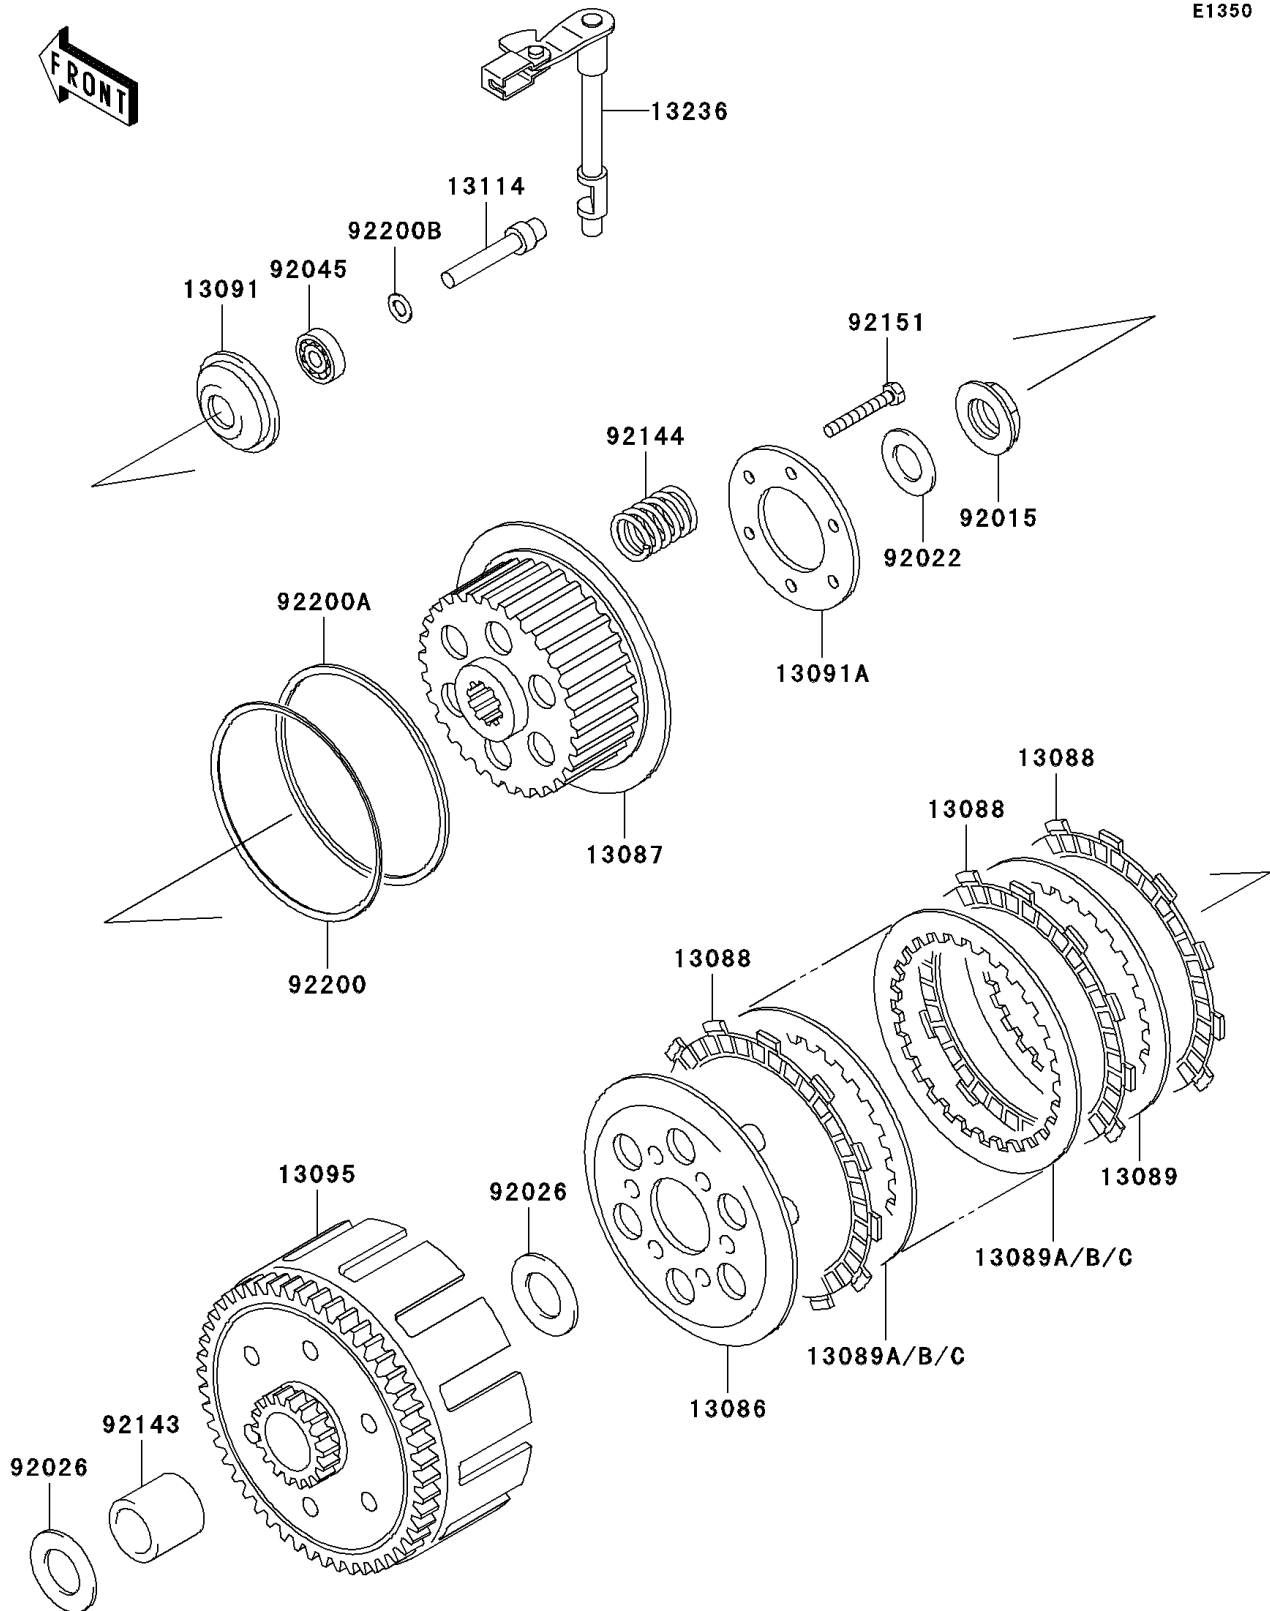

2010 Super Sherpa (Canada Only)

PARTS DIAGRAM

Clutch

E1350

2010 Super Sherpa (Canada Only)

Kawasaki
Let the Good Times Roll®

PARTS LIST

Clutch

ITEM NAME	PART NUMBER	QUANTITY
-----------	-------------	----------
