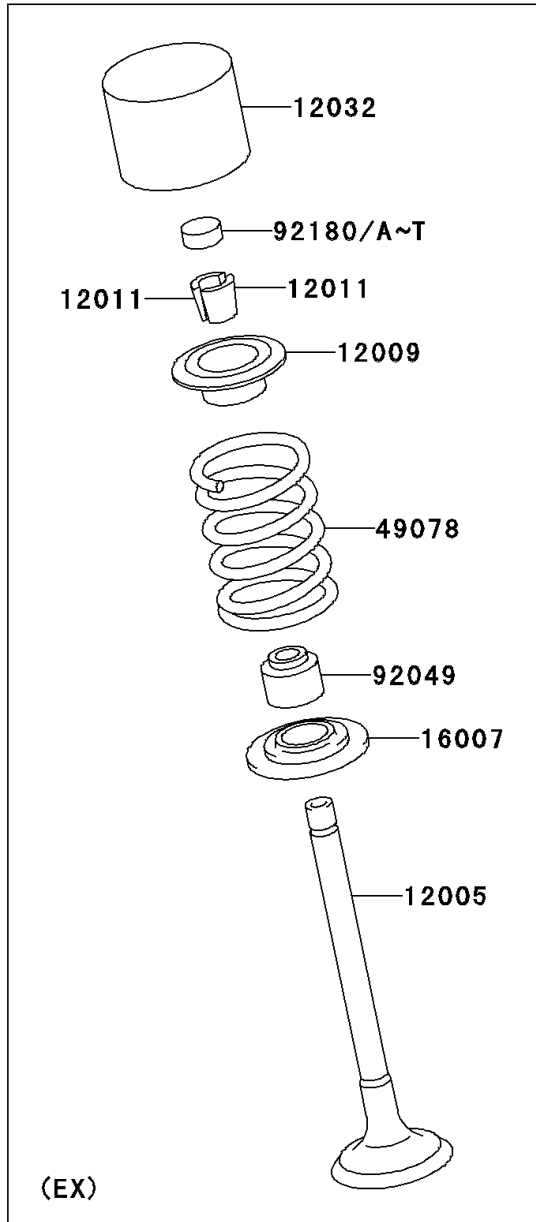

2010 Super Sherpa (Canada Only)

PARTS DIAGRAM

Valve(s)

E1210

2010 Super Sherpa (Canada Only)

PARTS LIST

Valve(s)

ITEM NAME	PART NUMBER	QUANTITY
-----------	-------------	----------
