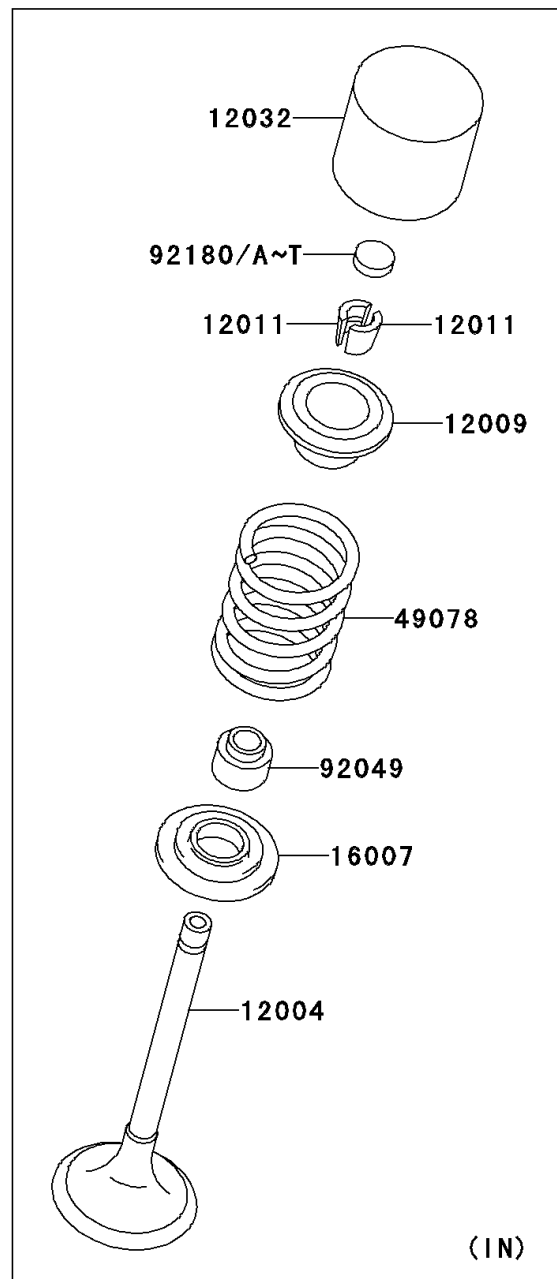

2010 Super Sherpa (Canada Only)

PARTS DIAGRAM

Valve(s)

E1210

2010 Super Sherpa (Canada Only)

PARTS LIST

Valve(s)

ITEM NAME	PART NUMBER	QUANTITY
-----------	-------------	----------
