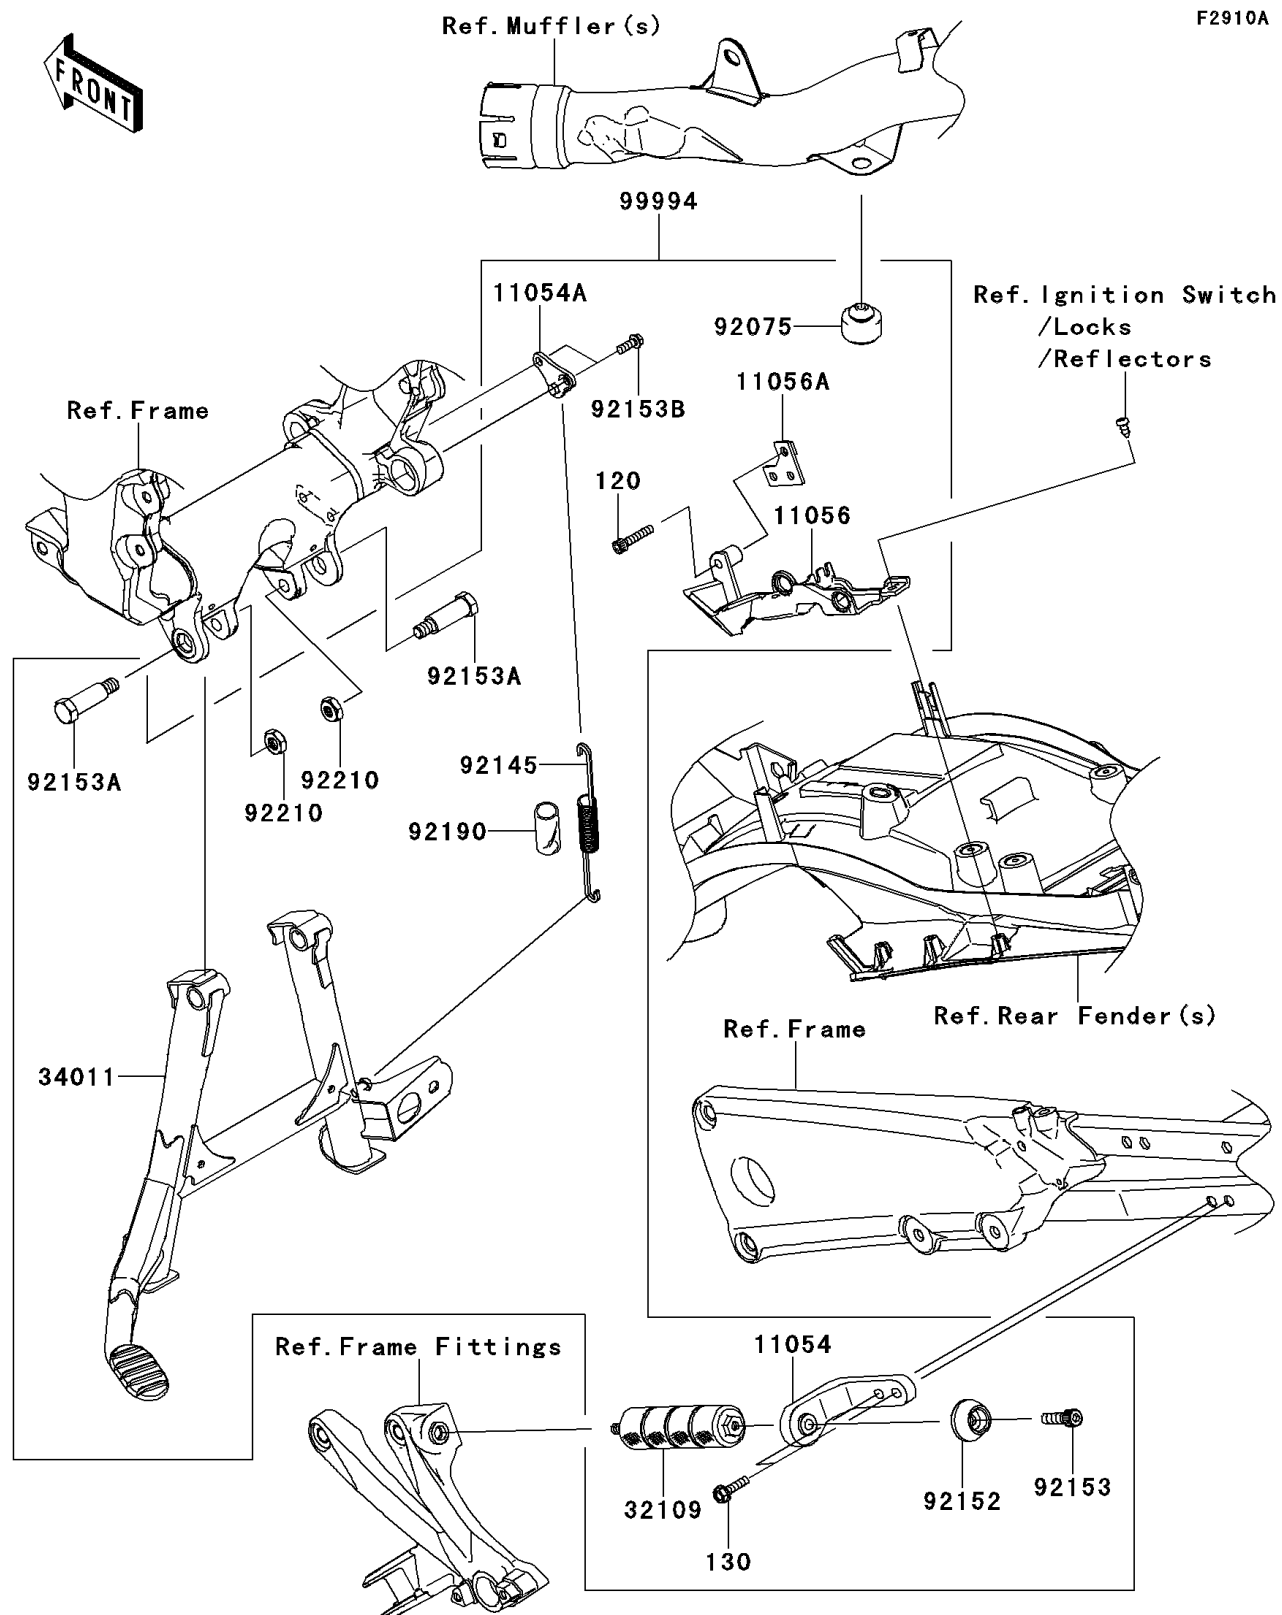

2013 NINJA[®] ZX[™]-14R ABS

PARTS DIAGRAM

Accessory (Centerstand)

2013 NINJA® ZX™-14R ABS

PARTS LIST

Accessory(Centerstand)

ITEM NAME	PART NUMBER	QUANTITY
BOLT-SOCKET,6X30 (Ref # 120)	120CA0630	1
BOLT-FLANGED,6X25 (Ref # 130)	130BA0625	2
BRACKET,CENTER STAND GRIP (Ref # 11054)	11054-0452	1
BRACKET,CENTER STAND SPRING (Ref # 11054A)	11054-0744	1
BRACKET (Ref # 11056)	11056-1819	1
BRACKET (Ref # 11056A)	11056-1820	1
GRIP-FRAME,CENTER STAND (Ref # 32109)	32109-0021	1
STAND-CENTER (Ref # 34011)	34011-0061	1
DAMPER (Ref # 92075)	92075-015	1
SPRING,CENTER STAND (Ref # 92145)	92145-0362	1
COLLAR (Ref # 92152)	92152-0668	1
BOLT,SOCKET,10X30 (Ref # 92153)	92153-1524	1
BOLT,CENTER STAND,10MM (Ref # 92153A)	92153-1593	2
BOLT,FLANGED,6X14 (Ref # 92153B)	92153-1594	2
TUBE,16.5X20.5X55 (Ref # 92190)	92190-1462	1
NUT,LOCK,10MM (Ref # 92210)	92210-0278	2
KIT,CENTERSTAND (Ref # 99994)	99994-0343	1