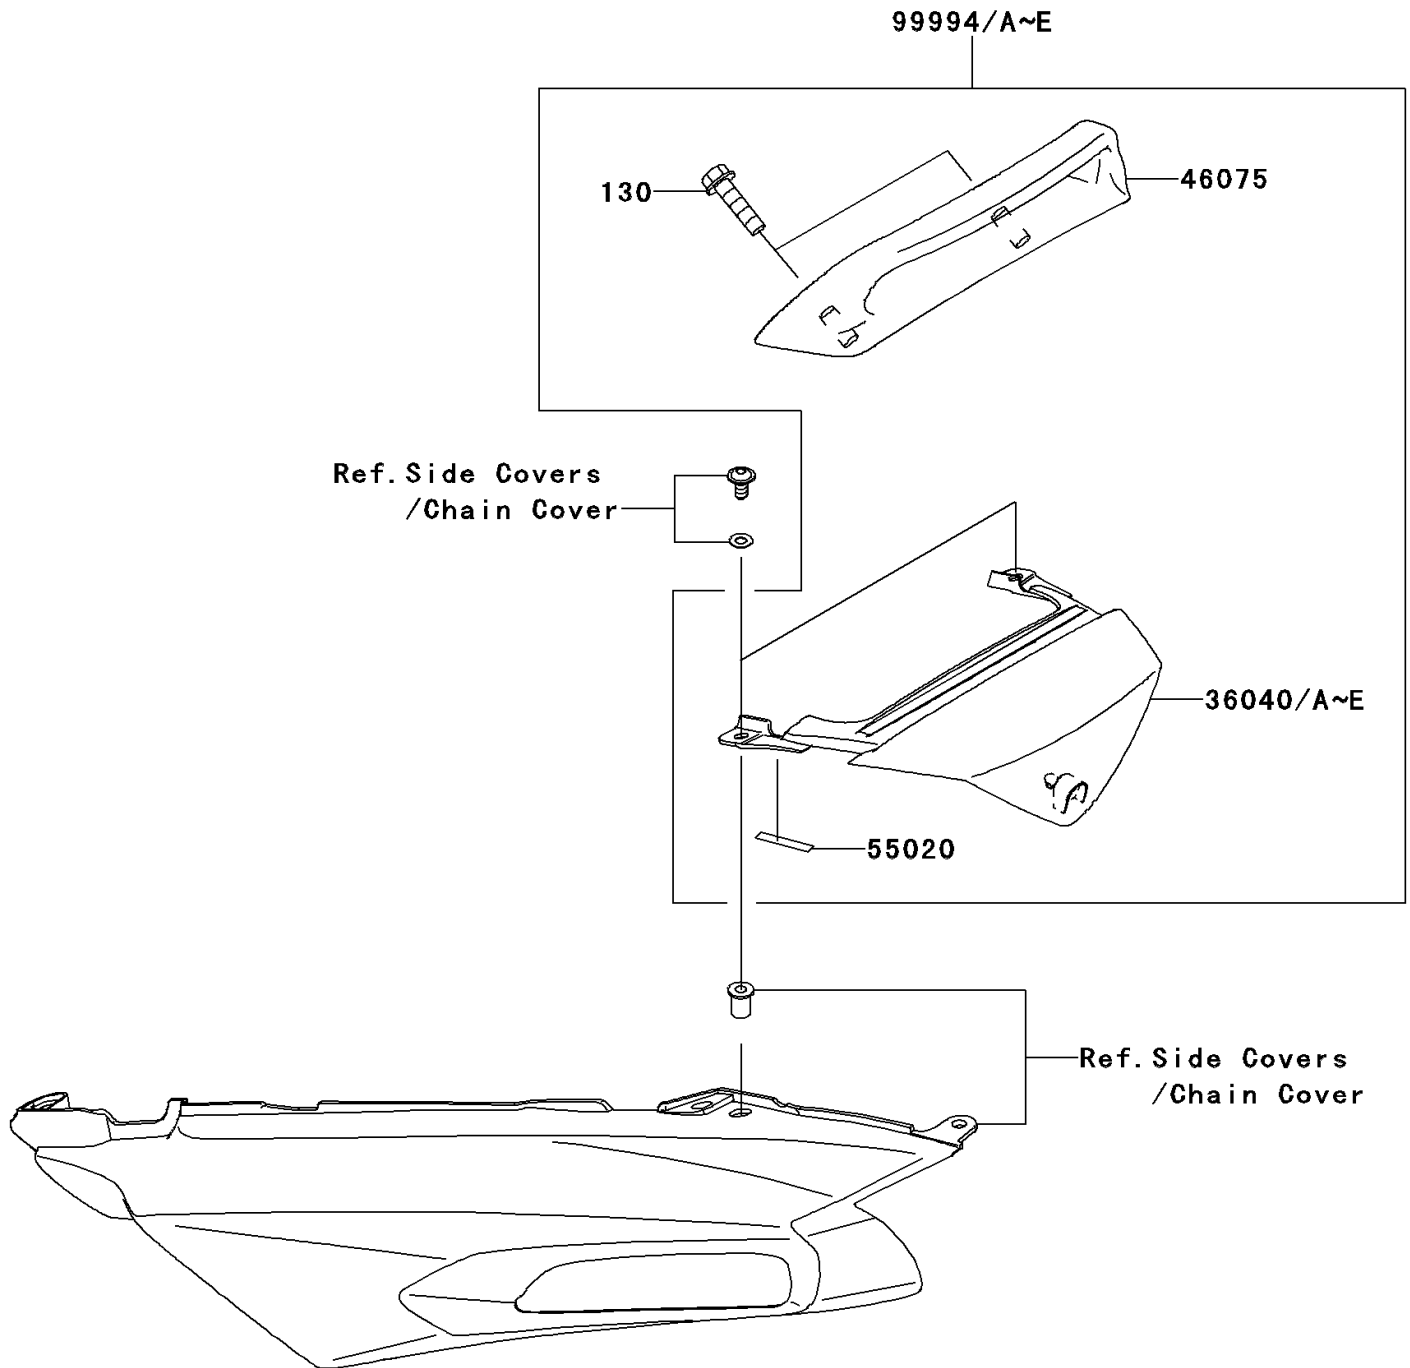

2014 NINJA® ZX™ -14R ABS

PARTS DIAGRAM

Accessory(Tail Grip)

F2910

2014 NINJA® ZX™ -14R ABS

PARTS LIST

Accessory(Tail Grip)

ITEM NAME

PART NUMBER

QUANTITY
