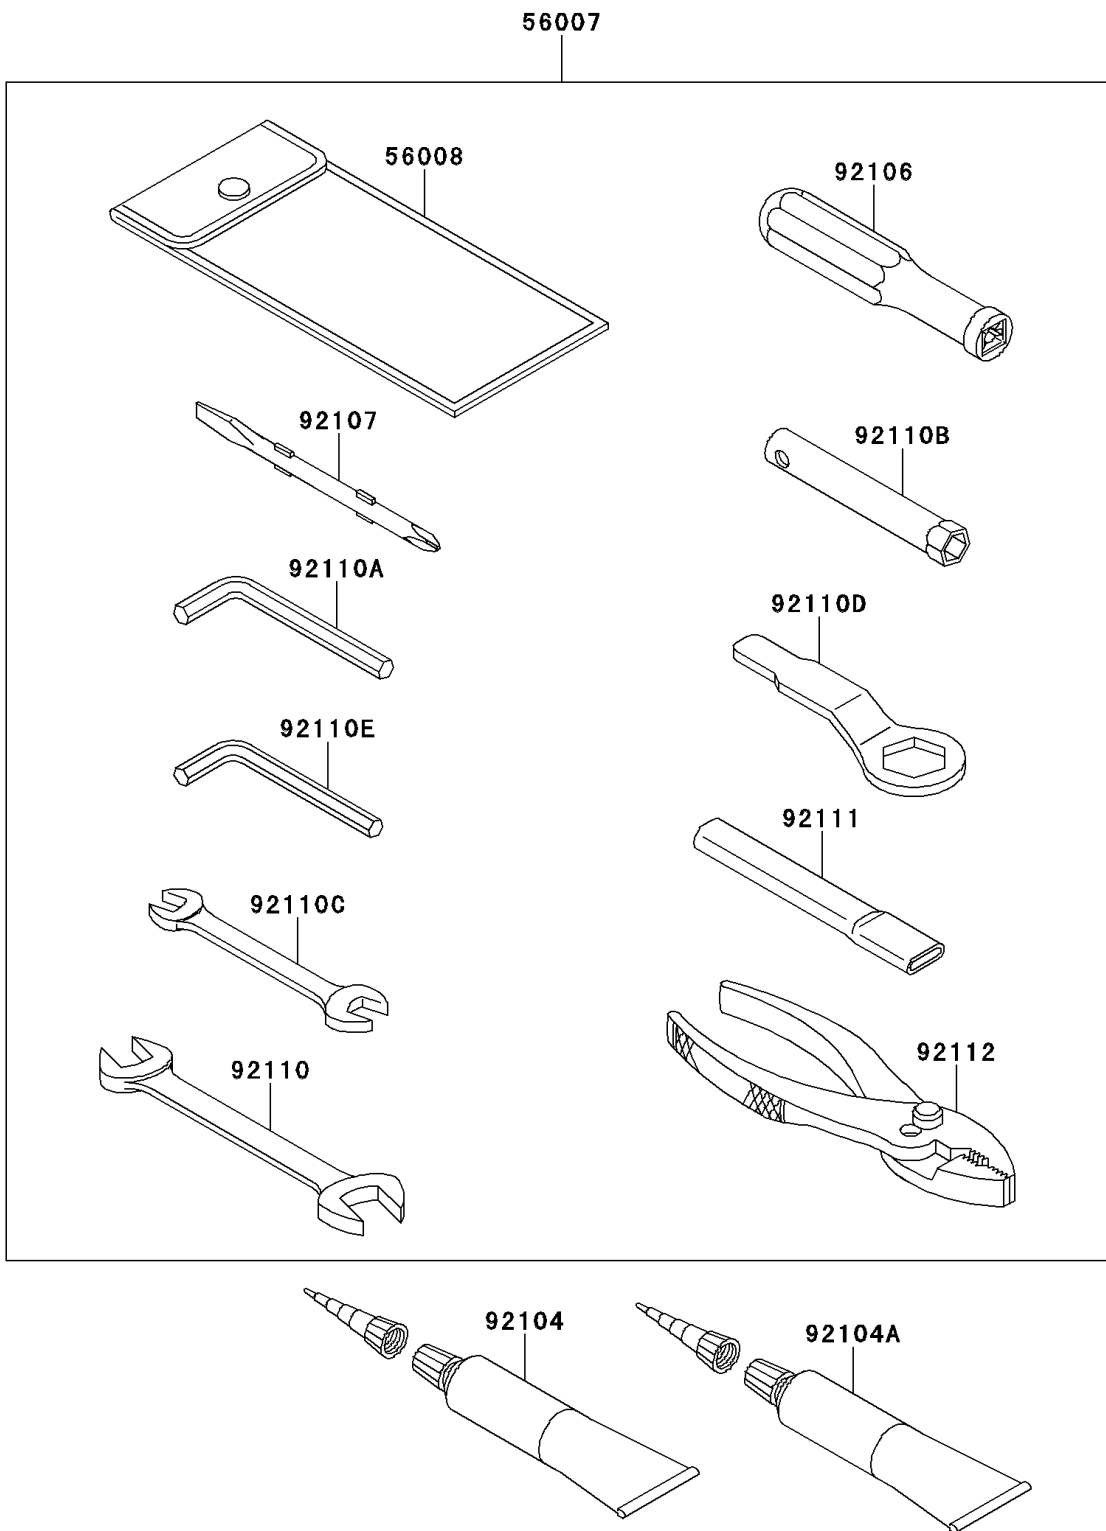

2014 NINJA[®] ZX[™]-14R ABS

PARTS DIAGRAM

Owner's Tools

F2810

2014 NINJA® ZX™ -14R ABS

PARTS LIST

Owner's Tools

ITEM NAME

PART NUMBER

QUANTITY
