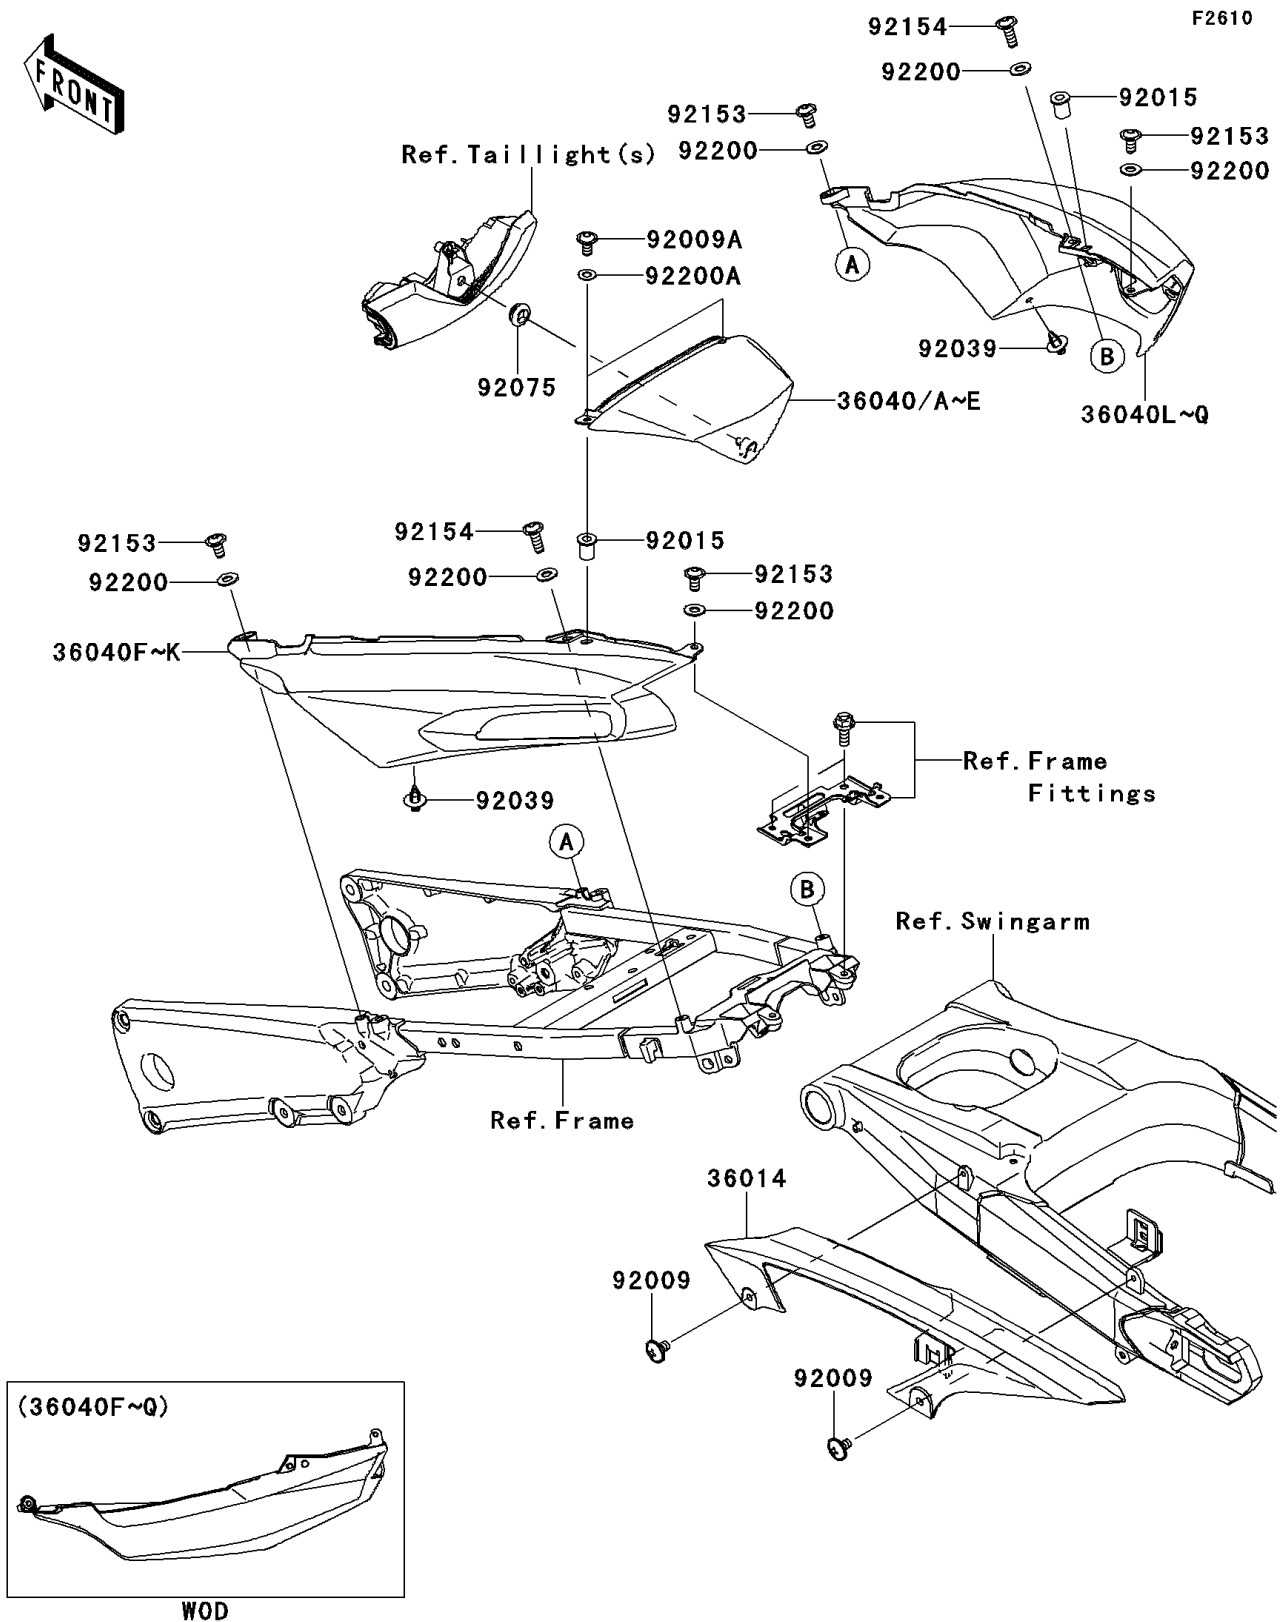

2014 NINJA® ZX™-14R ABS

PARTS DIAGRAM

Side Covers/Chain Cover

2014 NINJA® ZX™-14R ABS

PARTS LIST

Side Covers/Chain Cover

ITEM NAME	PART NUMBER	QUANTITY
-----------	-------------	----------
