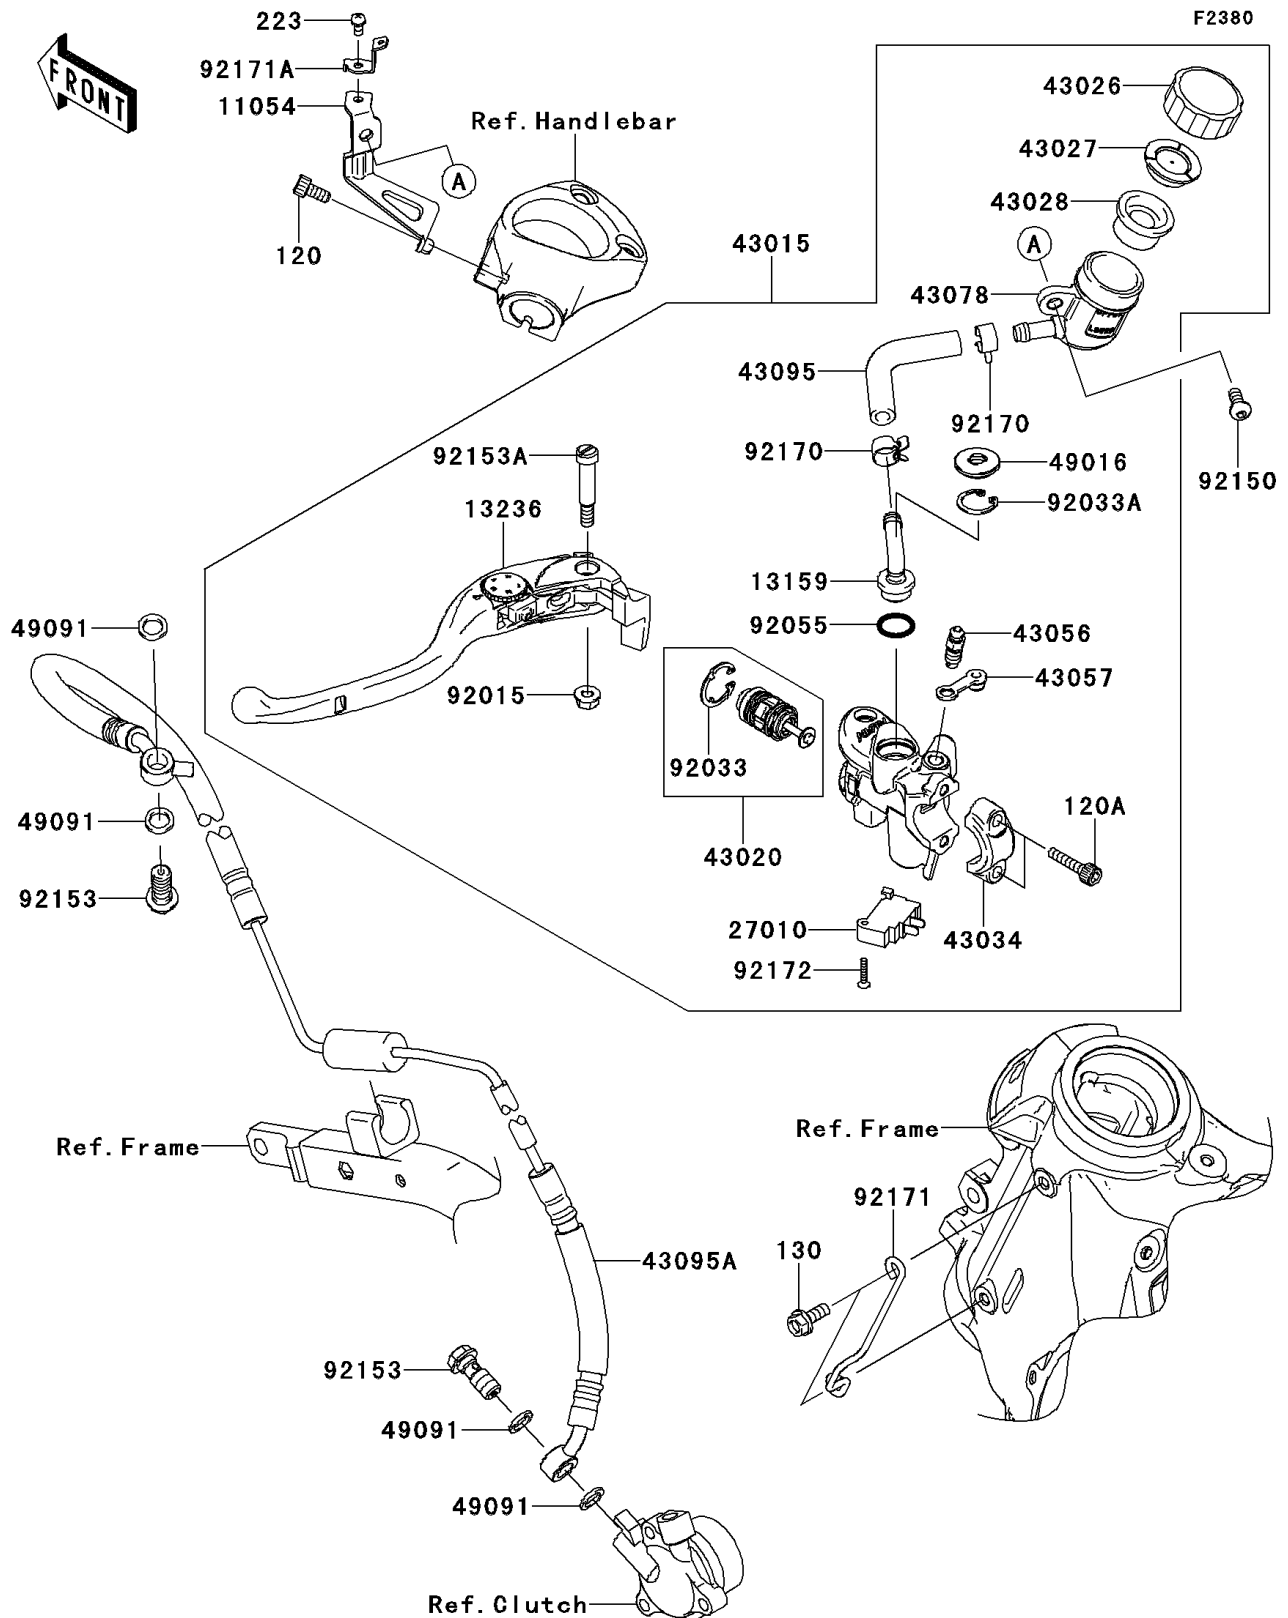

2014 NINJA® ZX™-14R ABS

PARTS DIAGRAM

Clutch Master Cylinder

2014 NINJA® ZX™-14R ABS

PARTS LIST

Clutch Master Cylinder

ITEM NAME	PART NUMBER	QUANTITY
-----------	-------------	----------
