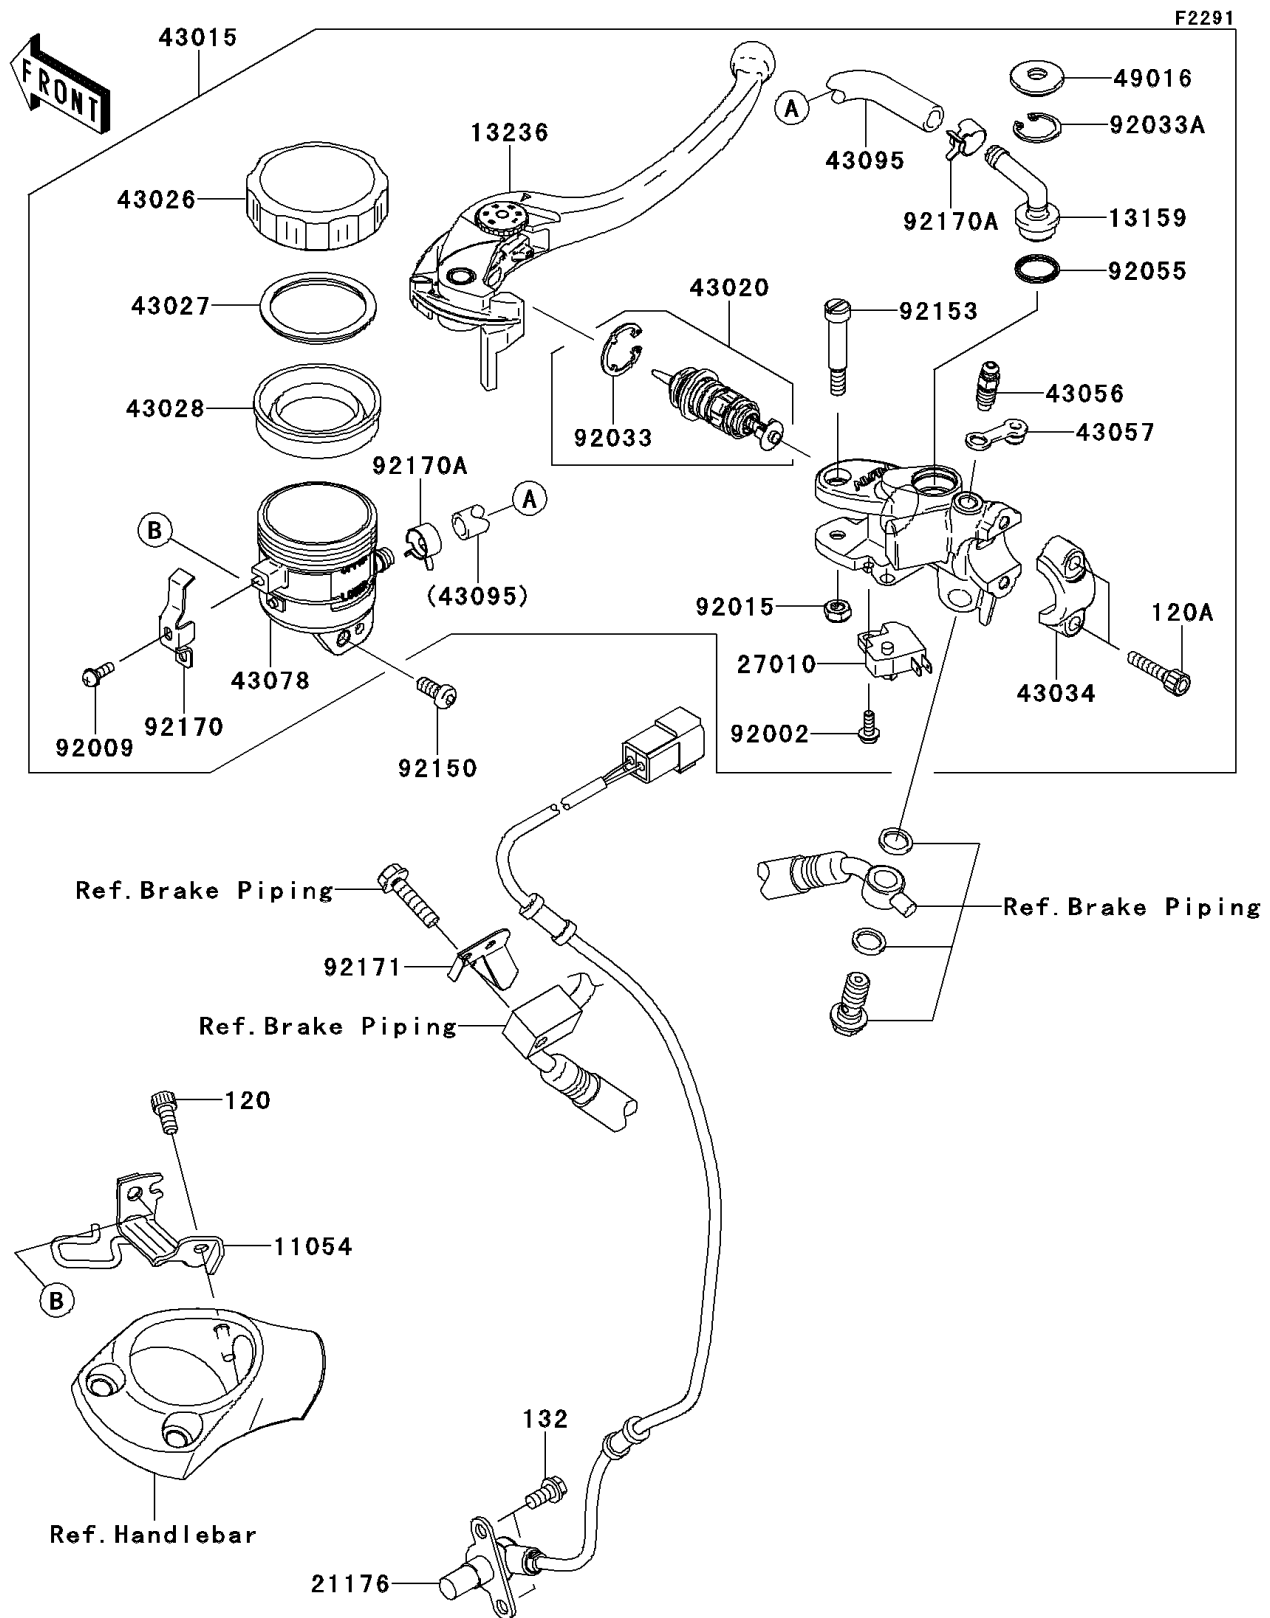

2014 NINJA[®] ZX[™]-14R ABS

PARTS DIAGRAM

Front Master Cylinder

2014 NINJA® ZX™-14R ABS

PARTS LIST

Front Master Cylinder

ITEM NAME	PART NUMBER	QUANTITY
BOLT-SOCKET,6X12 (Ref # 120)	120CA0612	1
BOLT-SOCKET,6X22 (Ref # 120A)	120CB0622	2
BOLT-FLANGED-SMALL,6X12 (Ref # 132)	132BA0612	2
BRACKET,RESERVOIR TANK,FR (Ref # 11054)	11054-0636	1
CONNECTOR (Ref # 13159)	13159-1061	1
LEVER-COMP,FRONT BRAKE (Ref # 13236)	13236-0103	1
SENSOR,SPEED,FR (Ref # 21176)	21176-0051	1
SWITCH,BRAKE (Ref # 27010)	27010-0025	1
CYLINDER-ASSY-MASTER,FR (Ref # 43015)	43015-0150	1
PISTON-COMP-BRAKE (Ref # 43020)	43020-0010	1
CAP-BRAKE (Ref # 43026)	43026-1051	1
PLATE-DIAPHRAGM (Ref # 43027)	43027-1051	1
DIAPHRAGM,MASTER CYLINDER (Ref # 43028)	43028-1057	1
HOLDER-BRAKE,MASTER CYLINDER (Ref # 43034)	43034-0056	1
BREATHER-BRAKE (Ref # 43056)	43056-1056	1
CAP-BREATHER (Ref # 43057)	43057-1001	1
RESERVOIR (Ref # 43078)	43078-1099	1
HOSE-BRAKE,FR MASTER CYLINDER (Ref # 43095)	43095-0040	1
COVER-SEAL (Ref # 49016)	49016-1147	1
BOLT,SCREW,4X12 (Ref # 92002)	92002-1323	1
SCREW (Ref # 92009)	92009-1570	1
NUT,FLANGED,6MM (Ref # 92015)	92015-1528	1
RING-SNAP (Ref # 92033)	92033-0034	1
RING-SNAP,20.5MM (Ref # 92033A)	92033-1186	1
RING-O,14.8X2.4 (Ref # 92055)	92055-0741	1
BOLT,SOCKET,6X14 (Ref # 92150)	92150-1836	1
BOLT,LEVER (Ref # 92153)	92153-0868	1
CLAMP (Ref # 92170)	92170-1090	1
CLAMP,HOSE (Ref # 92170A)	92170-1091	2

2014 NINJA® ZX™-14R ABS

PARTS LIST

Front Master Cylinder

ITEM NAME	PART NUMBER	QUANTITY
CLAMP (Ref # 92171)	92171-0624	1