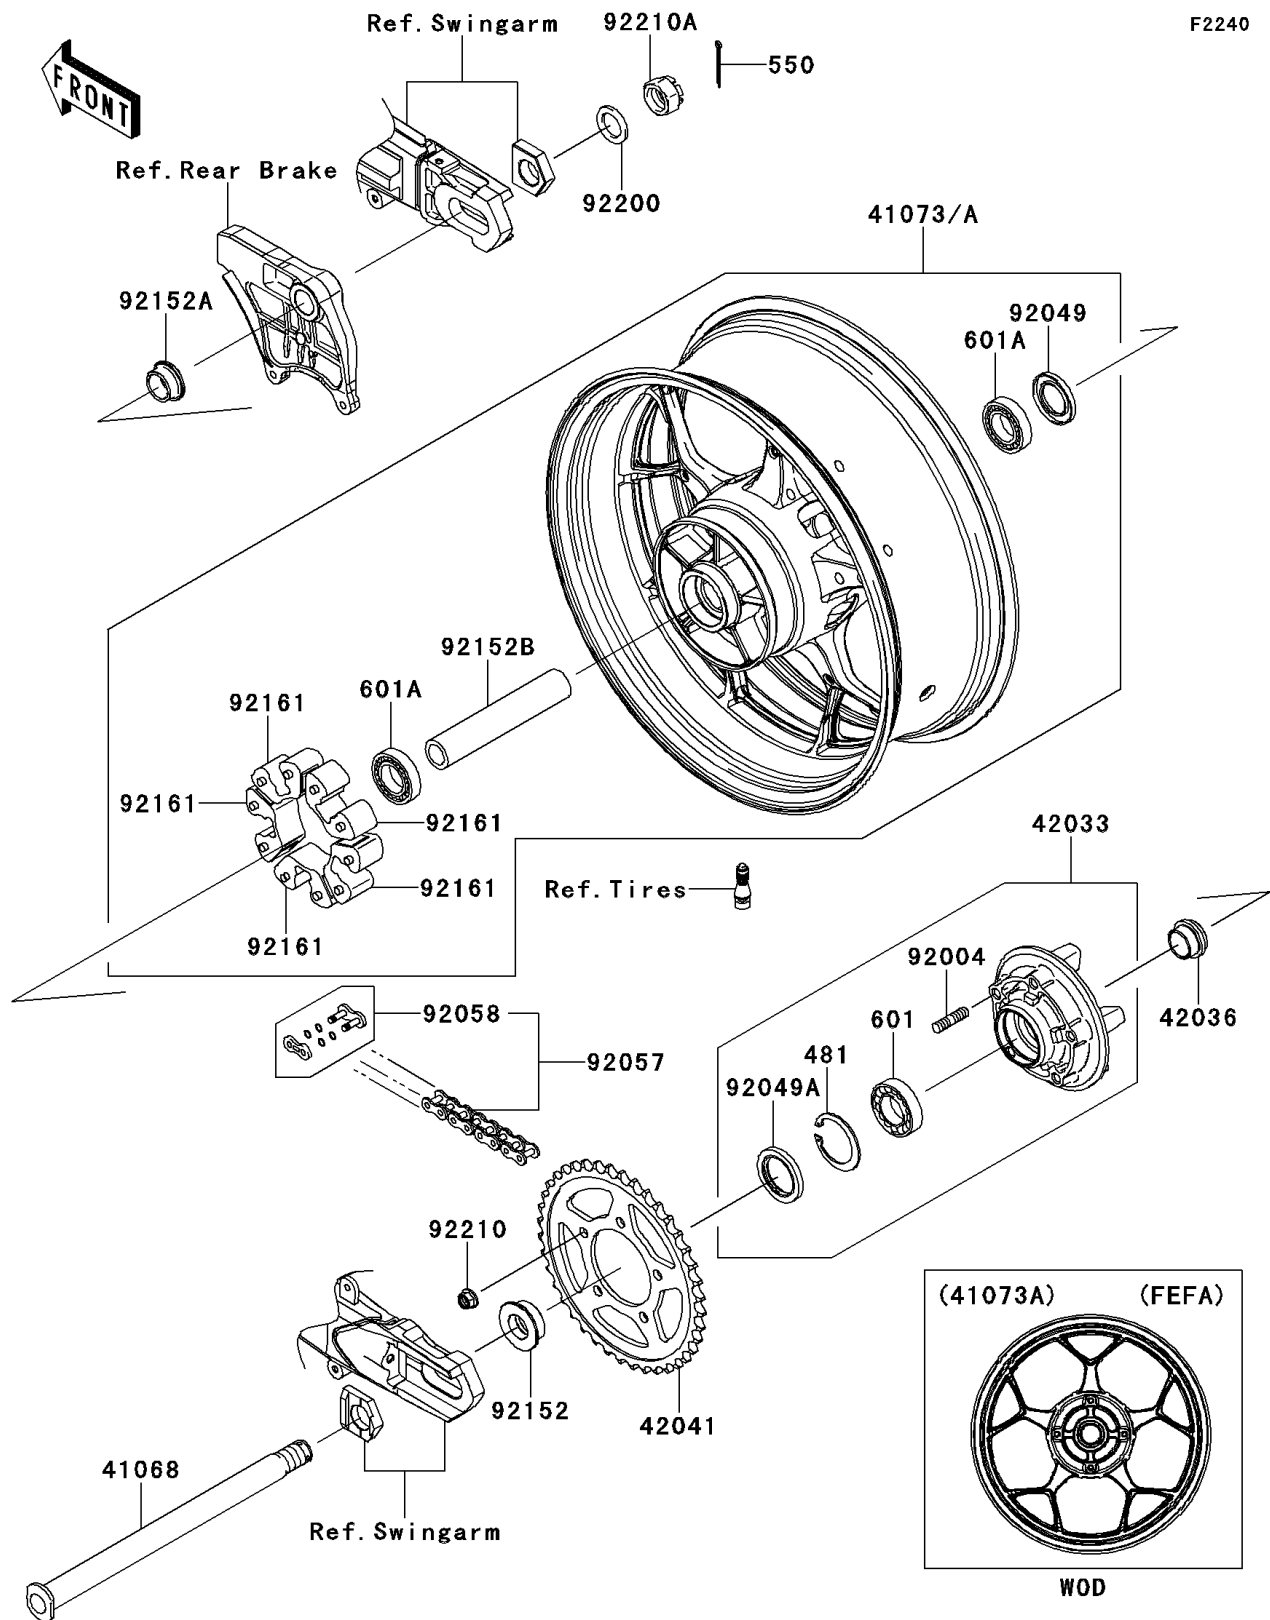

## PARTS DIAGRAM

### Rear Wheel/Chain

## PARTS LIST

### Rear Wheel/Chain

ITEM NAME	PART NUMBER	QUANTITY
CIRCLIP (Ref # 481)	481J5500	1
PIN-COTTER,4.0X40 (Ref # 550)	550AA4040	1
BEARING-BALL,#6006G (Ref # 601)	601B6006G	1
BEARING-BALL (Ref # 601A)	601B6205UU	2
AXLE,RR (Ref # 41068)	41068-0050	1
WHEEL-ASSY,RR,G.BLACK (Ref # 41073A)	41073-0574-18F	1
COUPLING-ASSY,RR HUB (Ref # 42033)	42033-0021	1
SLEEVE,RR HUB,L=22 (Ref # 42036)	42036-1279	1
SPROCKET-HUB,42T (Ref # 42041)	42041-0117	1
STUD,10X24 (Ref # 92004)	92004-0029	5
SEAL-OIL,31X52X5 (Ref # 92049)	92049-0722	1
SEAL-OIL,PJN40556 (Ref # 92049A)	92049-1263	1
CHAIN,DRIVE,EK530RMX/3DX118L (Ref # 92057)	92057-0579	1
JOINT-CHAIN (Ref # 92058)	92058-0031	1
COLLAR,RR AXLE,LH,L=16.5 (Ref # 92152)	92152-0340	1
COLLAR,RR AXLE,RH,L=16 (Ref # 92152A)	92152-0341	1
COLLAR,RR HUB,L=152.5 (Ref # 92152B)	92152-1080	1
DAMPER,SHOCK,RR HUB (Ref # 92161)	92161-1286	5
WASHER,25.5X38X3.2 (Ref # 92200)	92200-0278	1
NUT,LOCK,FLANGED,10MM (Ref # 92210)	92210-0276	5
NUT,CASTLE,24MM (Ref # 92210A)	92210-0280	1