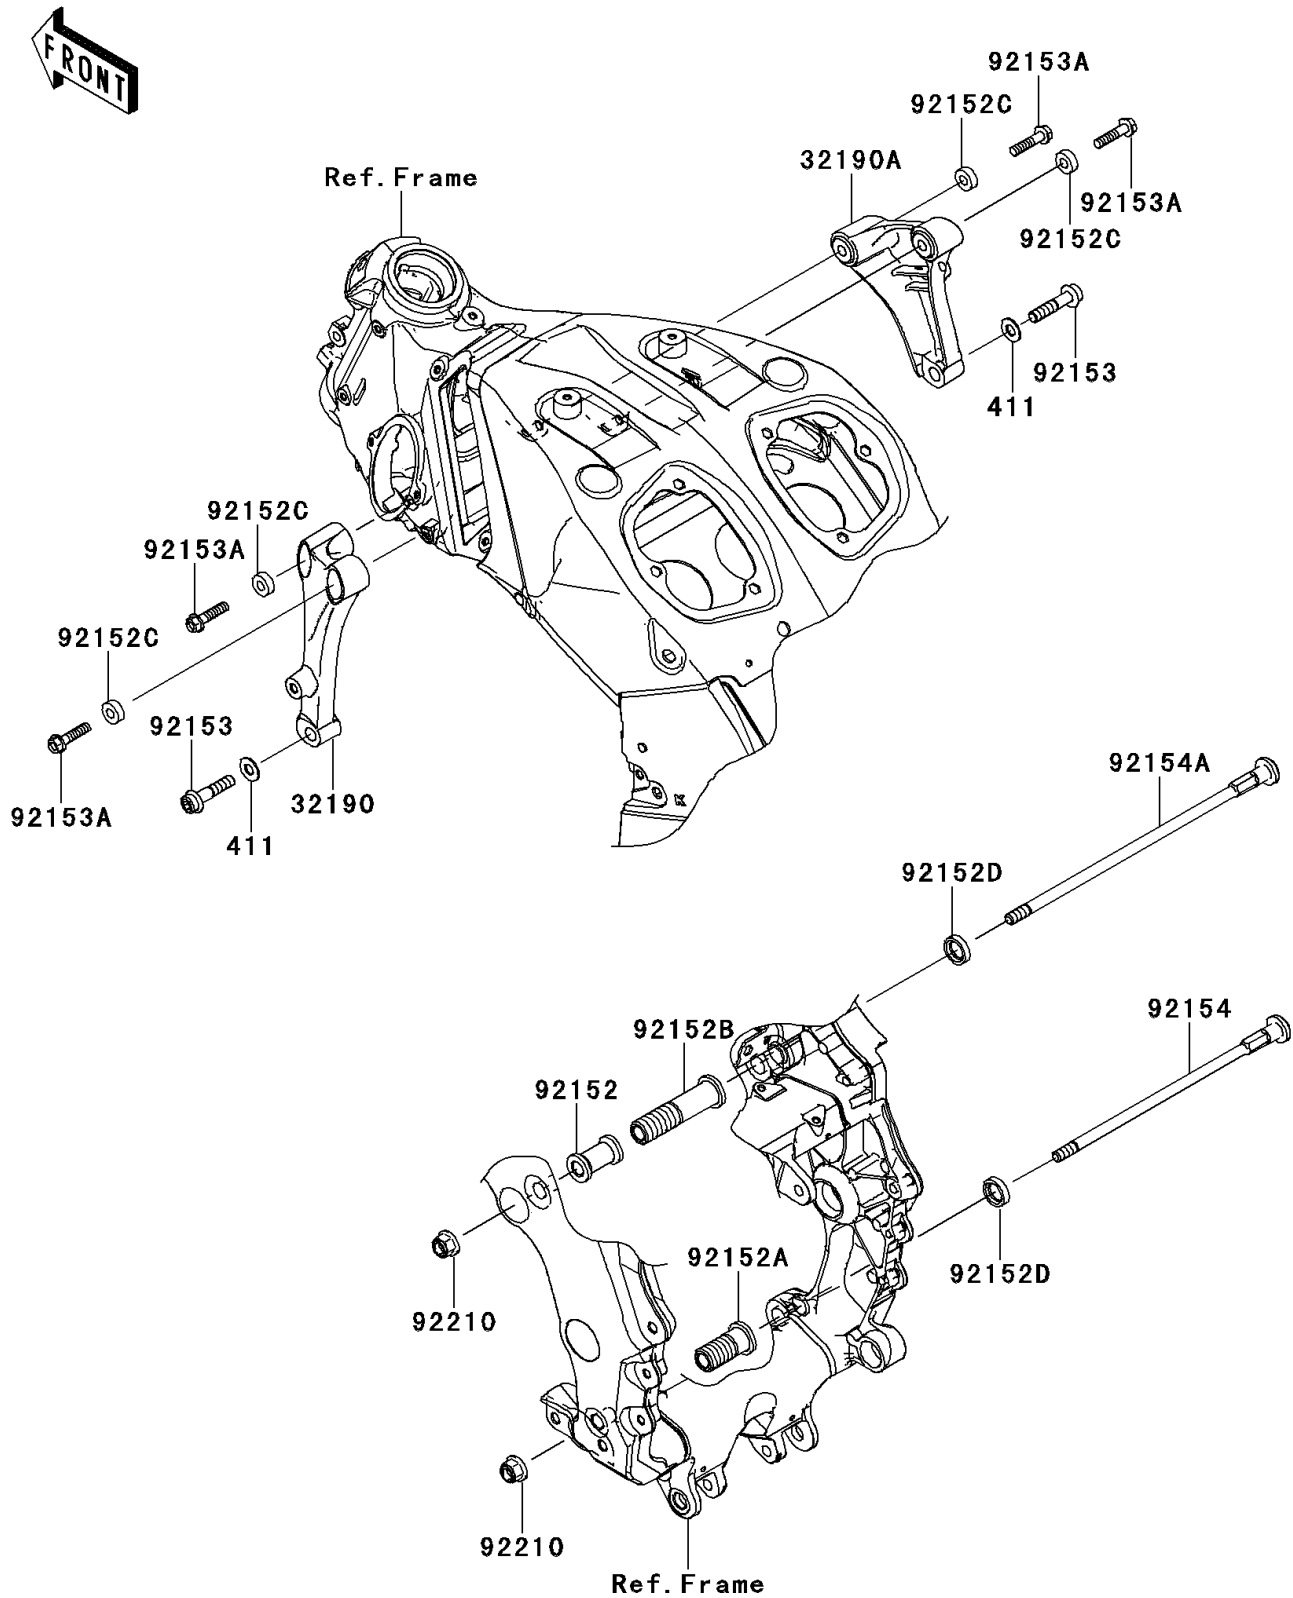

2014 NINJA® ZX™-14R ABS

PARTS DIAGRAM

Engine Mount

F2122

2014 NINJA® ZX™ -14R ABS

PARTS LIST

Engine Mount

ITEM NAME	PART NUMBER	QUANTITY
WASHER-PLAIN,10MM (Ref # 411)	411AA1000	2
BRACKET-ENGINE,FR,LH (Ref # 32190)	32190-0424	1
BRACKET-ENGINE,FR,RH (Ref # 32190A)	32190-0425	1
COLLAR,L=43.2 (Ref # 92152)	92152-0368	1
COLLAR,ADJUST,RR,LWR (Ref # 92152A)	92152-0370	1
COLLAR,ADJUST,RR,UPP (Ref # 92152B)	92152-0371	1
COLLAR,8.8X20X7 (Ref # 92152C)	92152-0502	4
COLLAR,16.6X26X6 (Ref # 92152D)	92152-1561	2
BOLT,SOCKET,10X45 (Ref # 92153)	92153-1769	2
BOLT,FLANGED,8X35 (Ref # 92153A)	92153-1770	4
BOLT,SOCKET,12X274 (Ref # 92154)	92154-0908	1
BOLT,SOCKET,12X318 (Ref # 92154A)	92154-0909	1
NUT,LOCK,FLANGED,12MM (Ref # 92210)	92210-0287	2