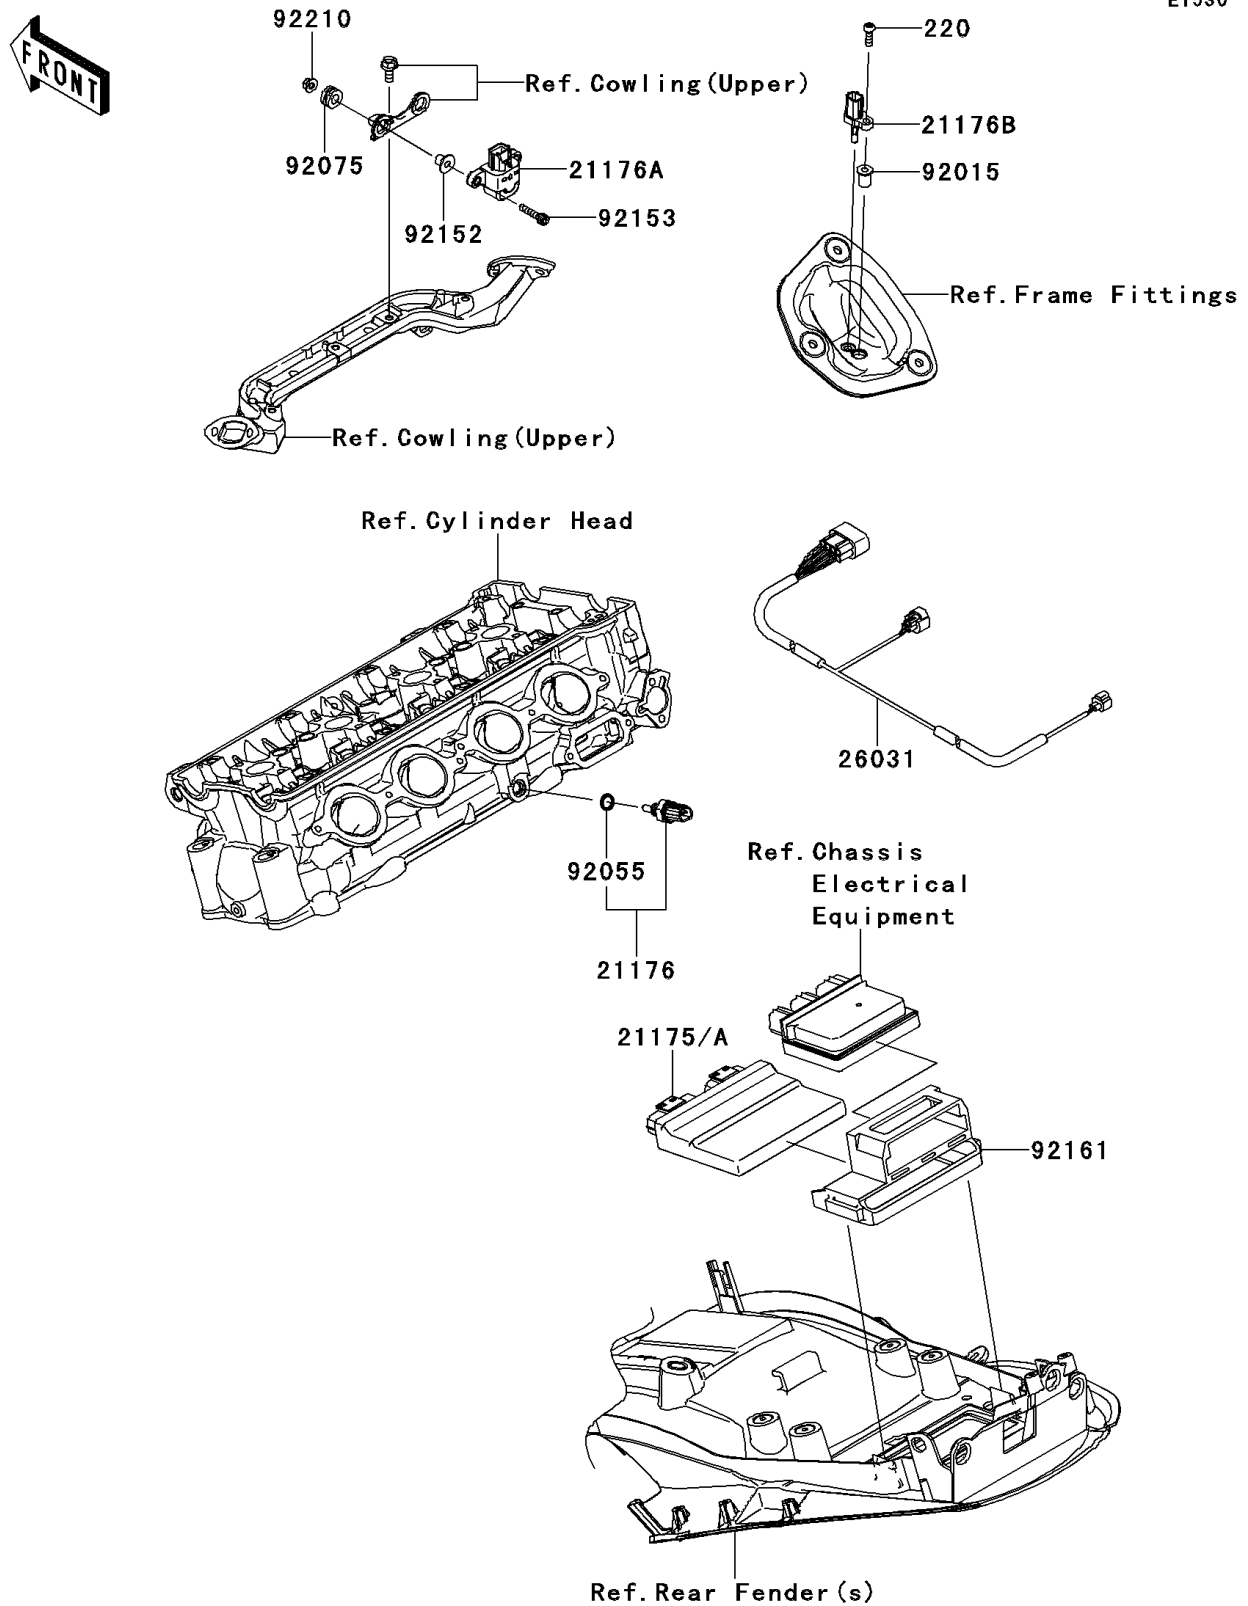

2014 NINJA® ZX™ -14R ABS

PARTS DIAGRAM

Fuel Injection

2014 NINJA® ZX™ -14R ABS

PARTS LIST

Fuel Injection

ITEM NAME	PART NUMBER	QUANTITY
SCREW-PAN-CROS,5X18 (Ref # 220)	220AB0518	1
SENSOR,WATER TEMP (Ref # 21176)	21176-0009	1
SENSOR,VEHICLE-DOWN (Ref # 21176A)	21176-0026	1
SENSOR,AIR TEMPERATURE (Ref # 21176B)	21176-0048	1
HARNESS (Ref # 26031)	26031-1221	1
NUT,WELL,5MM (Ref # 92015)	92015-1757	1
RING-O,9.5X1.9 (Ref # 92055)	92055-0016	1
DAMPER (Ref # 92075)	92075-1912	2
COLLAR (Ref # 92152)	92152-0329	2
BOLT,SOCKET,5X22 (Ref # 92153)	92153-1597	2
DAMPER,ECU (Ref # 92161)	92161-1395	1
NUT,FLANGED,5MM (Ref # 92210)	92210-0007	2
CONTROL UNIT-ELECTRONIC (Ref # 21175)	21175-0838	1
CONTROL UNIT-ELECTRONIC (Ref # 21175A)	21175-0839	1