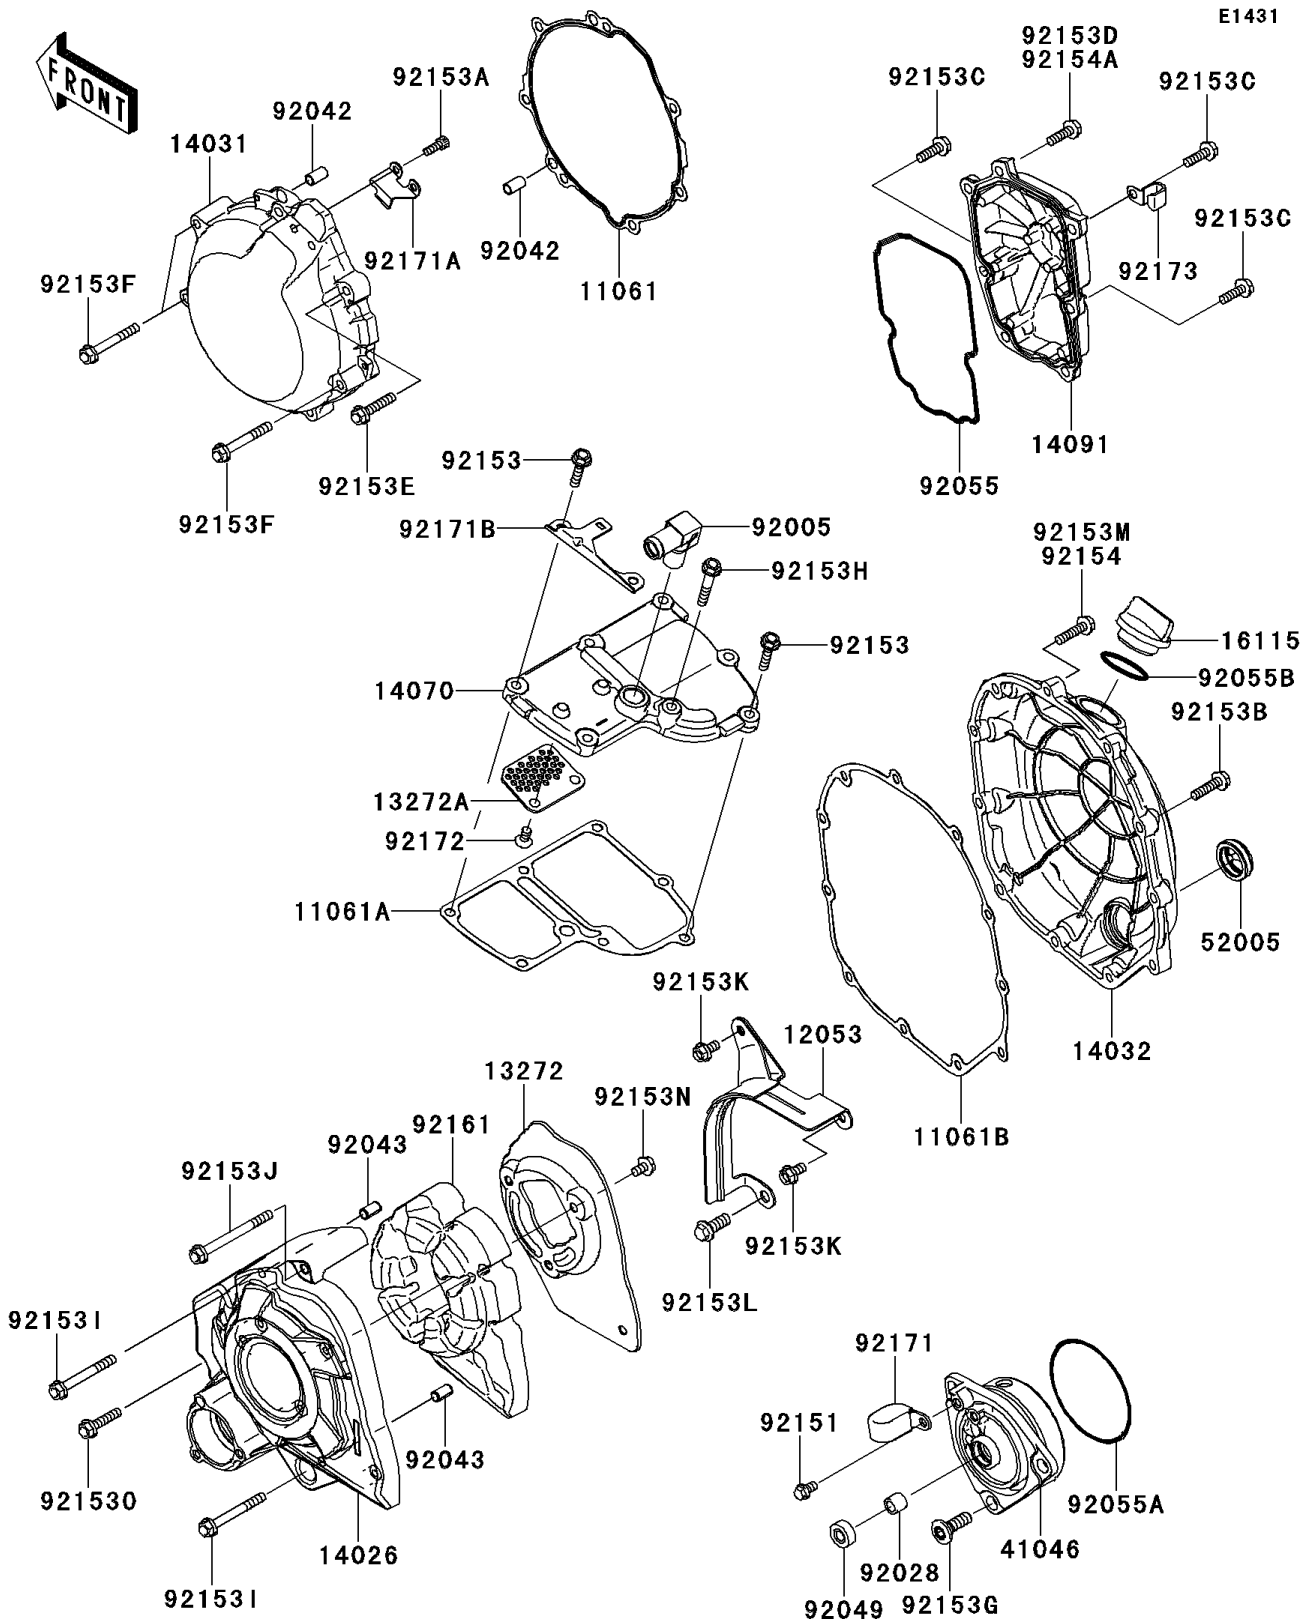

2014 NINJA® ZX™-14R ABS

PARTS DIAGRAM

Engine Cover(s)

2014 NINJA® ZX™ -14R ABS

PARTS LIST

Engine Cover(s)

ITEM NAME	PART NUMBER	QUANTITY
-----------	-------------	----------
