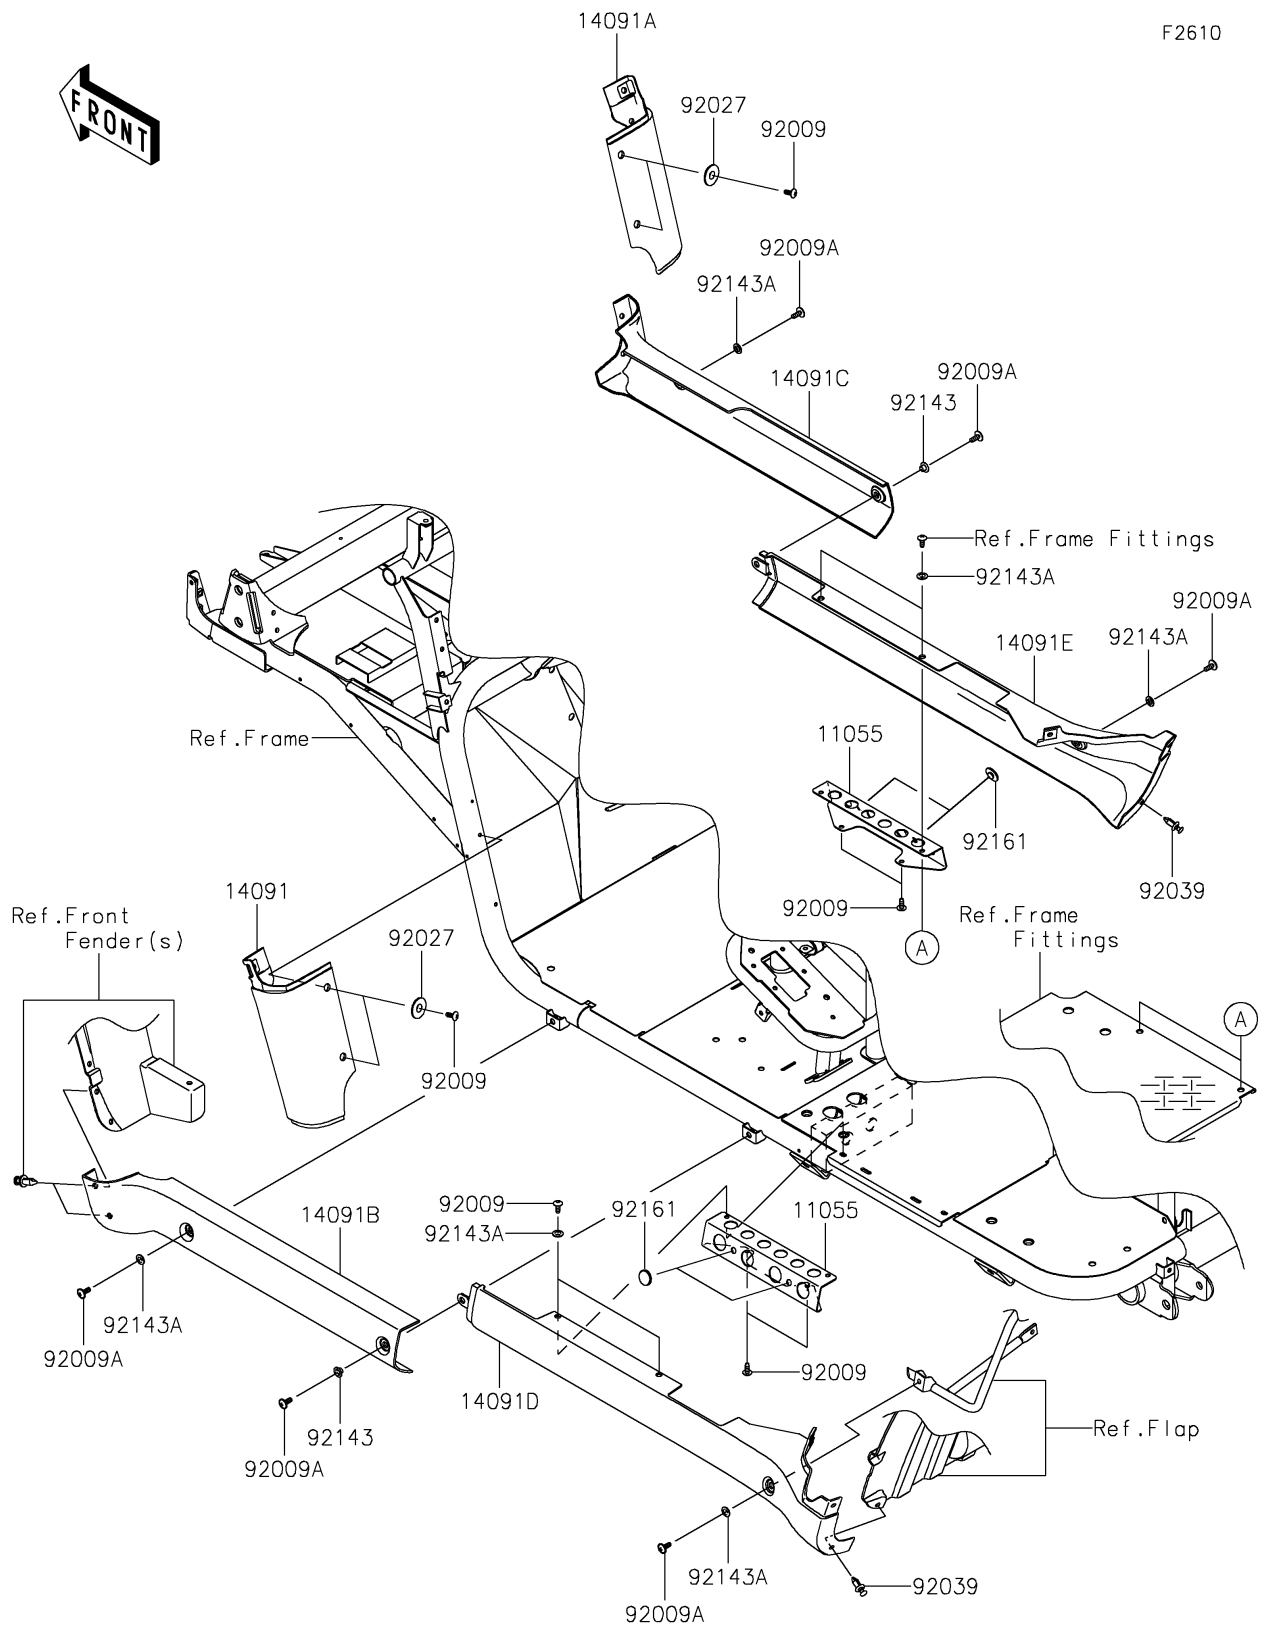

2026 MULE™ 4010 TRANS4x4®

PARTS DIAGRAM

Side Covers/Chain Cover

2026 MULE™ 4010 TRANS4x4®

PARTS LIST

Side Covers/Chain Cover

ITEM NAME	PART NUMBER	QUANTITY
BRACKET (Ref # 11055)	11055-0599	2
COVER,FR FENDER,LWR,LH,F.BLACK (Ref # 14091)	14091-0821-6Z	1
COVER,FR FENDER,LWR,RH,F.BLACK (Ref # 14091A)	14091-0822-6Z	1
COVER,SIDE STEP,FR,LH,F.BLACK (Ref # 14091B)	14091-0823-6Z	1
COVER,SIDE STEP,FR,RH,F.BLACK (Ref # 14091C)	14091-0824-6Z	1
COVER,SIDE STEP,RR,LH,F.BLACK (Ref # 14091D)	14091-0825-6Z	1
COVER,SIDE STEP,RR,RH,F.BLACK (Ref # 14091E)	14091-0826-6Z	1
SCREW,TAPPING,6X16 (Ref # 92009)	92009-1166	10
SCREW,6X16 (Ref # 92009A)	92009-1621	6
COLLAR,L=4.7 (Ref # 92027)	92027-1964	4
RIVET (Ref # 92039)	92039-0865	2
COLLAR (Ref # 92143)	92143-1057	2
COLLAR (Ref # 92143A)	92143-1087	8
DAMPER,RUBBER (Ref # 92161)	92161-1200	4