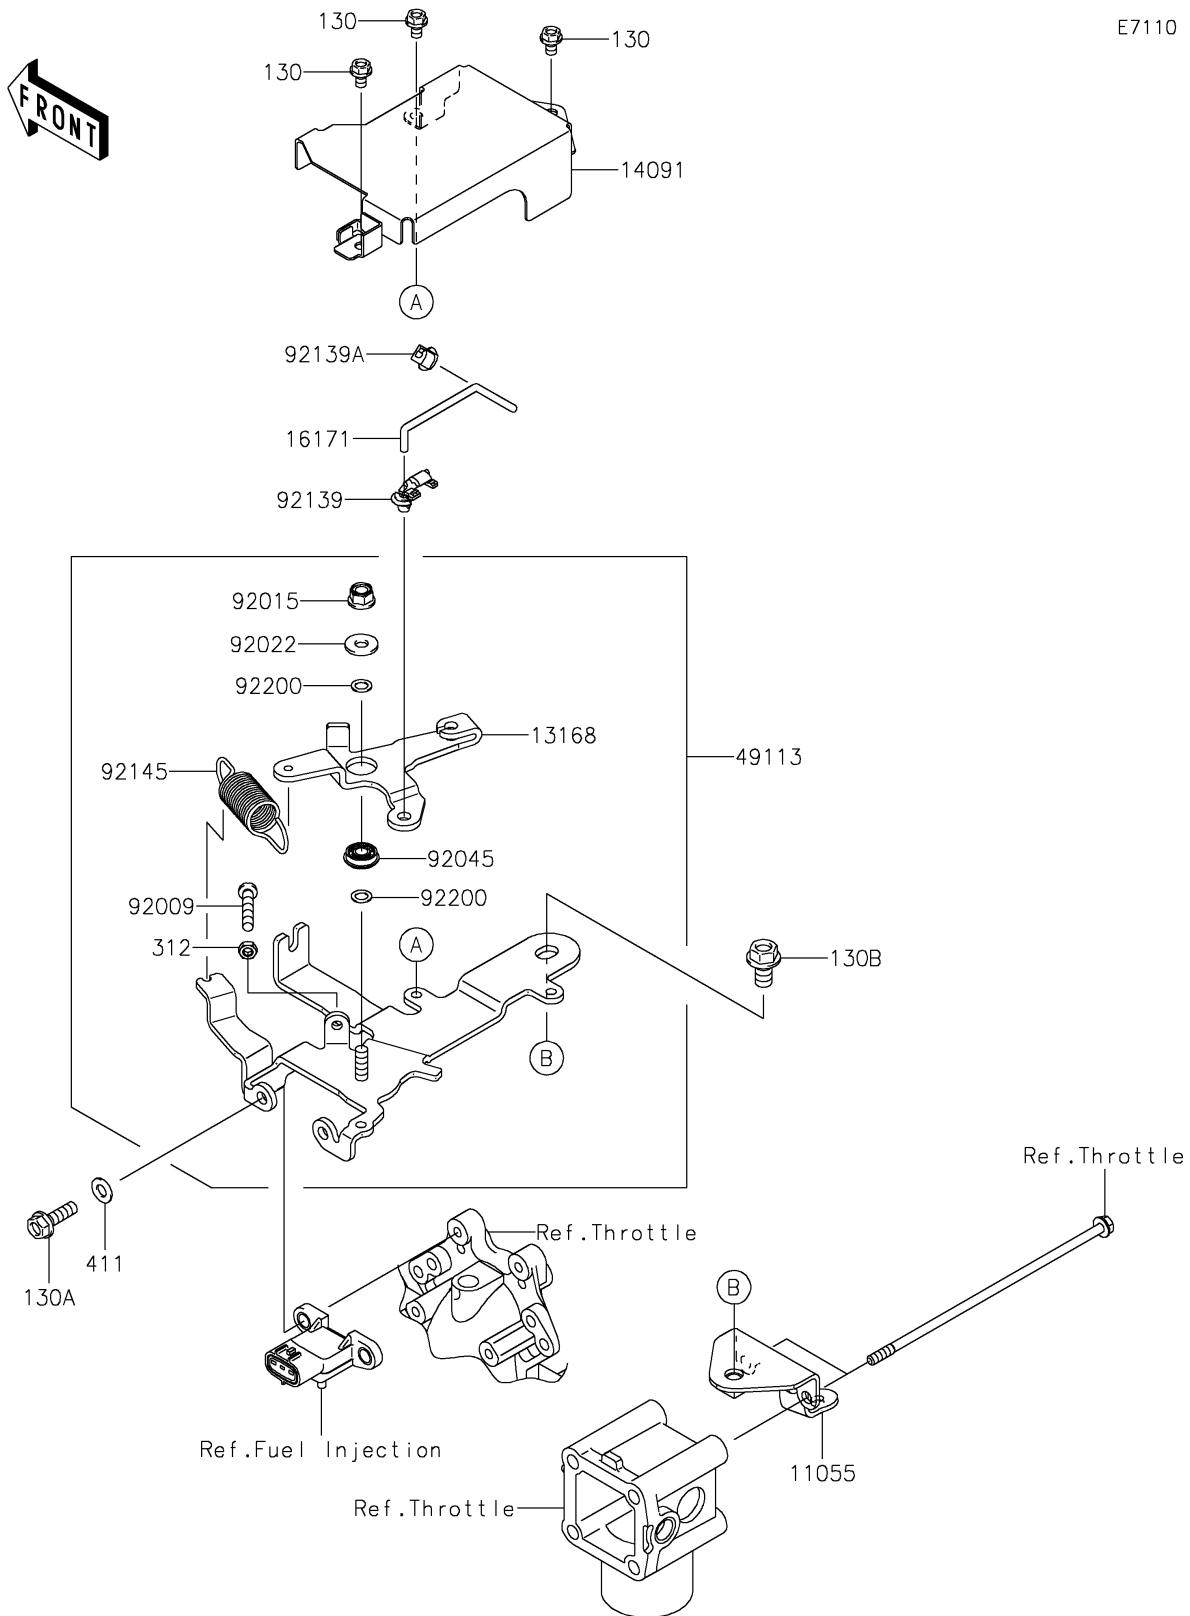

## PARTS DIAGRAM

### Control

E7110

## PARTS LIST

### Control

ITEM NAME	PART NUMBER	QUANTITY
BRACKET (Ref # 11055)	11055-2020	1
LEVER (Ref # 13168)	13168-2509	1
COVER,CONTROL PANEL (Ref # 14091)	14091-1757	1
LINK (Ref # 16171)	16171-2105	1
PANEL-COMP-CONTROL (Ref # 49113)	49113-2211	1
SCREW,5X30 (Ref # 92009)	92009-2381	1
NUT,LOCK,FLANGED,6MM (Ref # 92015)	92015-1339	1
WASHER,6.5X16X1.6 (Ref # 92022)	92022-2247	1
BEARING-BALL,696ZZ1NR MC3 (Ref # 92045)	92045-2223	1
BUSHING,CONT-PANEL (Ref # 92139)	92139-2060	1
BUSHING,THROTTLE-BODY (Ref # 92139A)	92139-2061	1
SPRING (Ref # 92145)	92145-2186	1
WASHER,6.2X10X0.5 (Ref # 92200)	92200-2083	2
BOLT-FLANGED,5X8 (Ref # 130)	130BA0508	3
BOLT-FLANGED,6X20 (Ref # 130A)	130BA0620	2
BOLT-FLANGED,8X14 (Ref # 130B)	130BA0814	1
NUT-HEX,5MM (Ref # 312)	312AA0500	1
WASHER-PLAIN,6MM (Ref # 411)	411AB0600	2