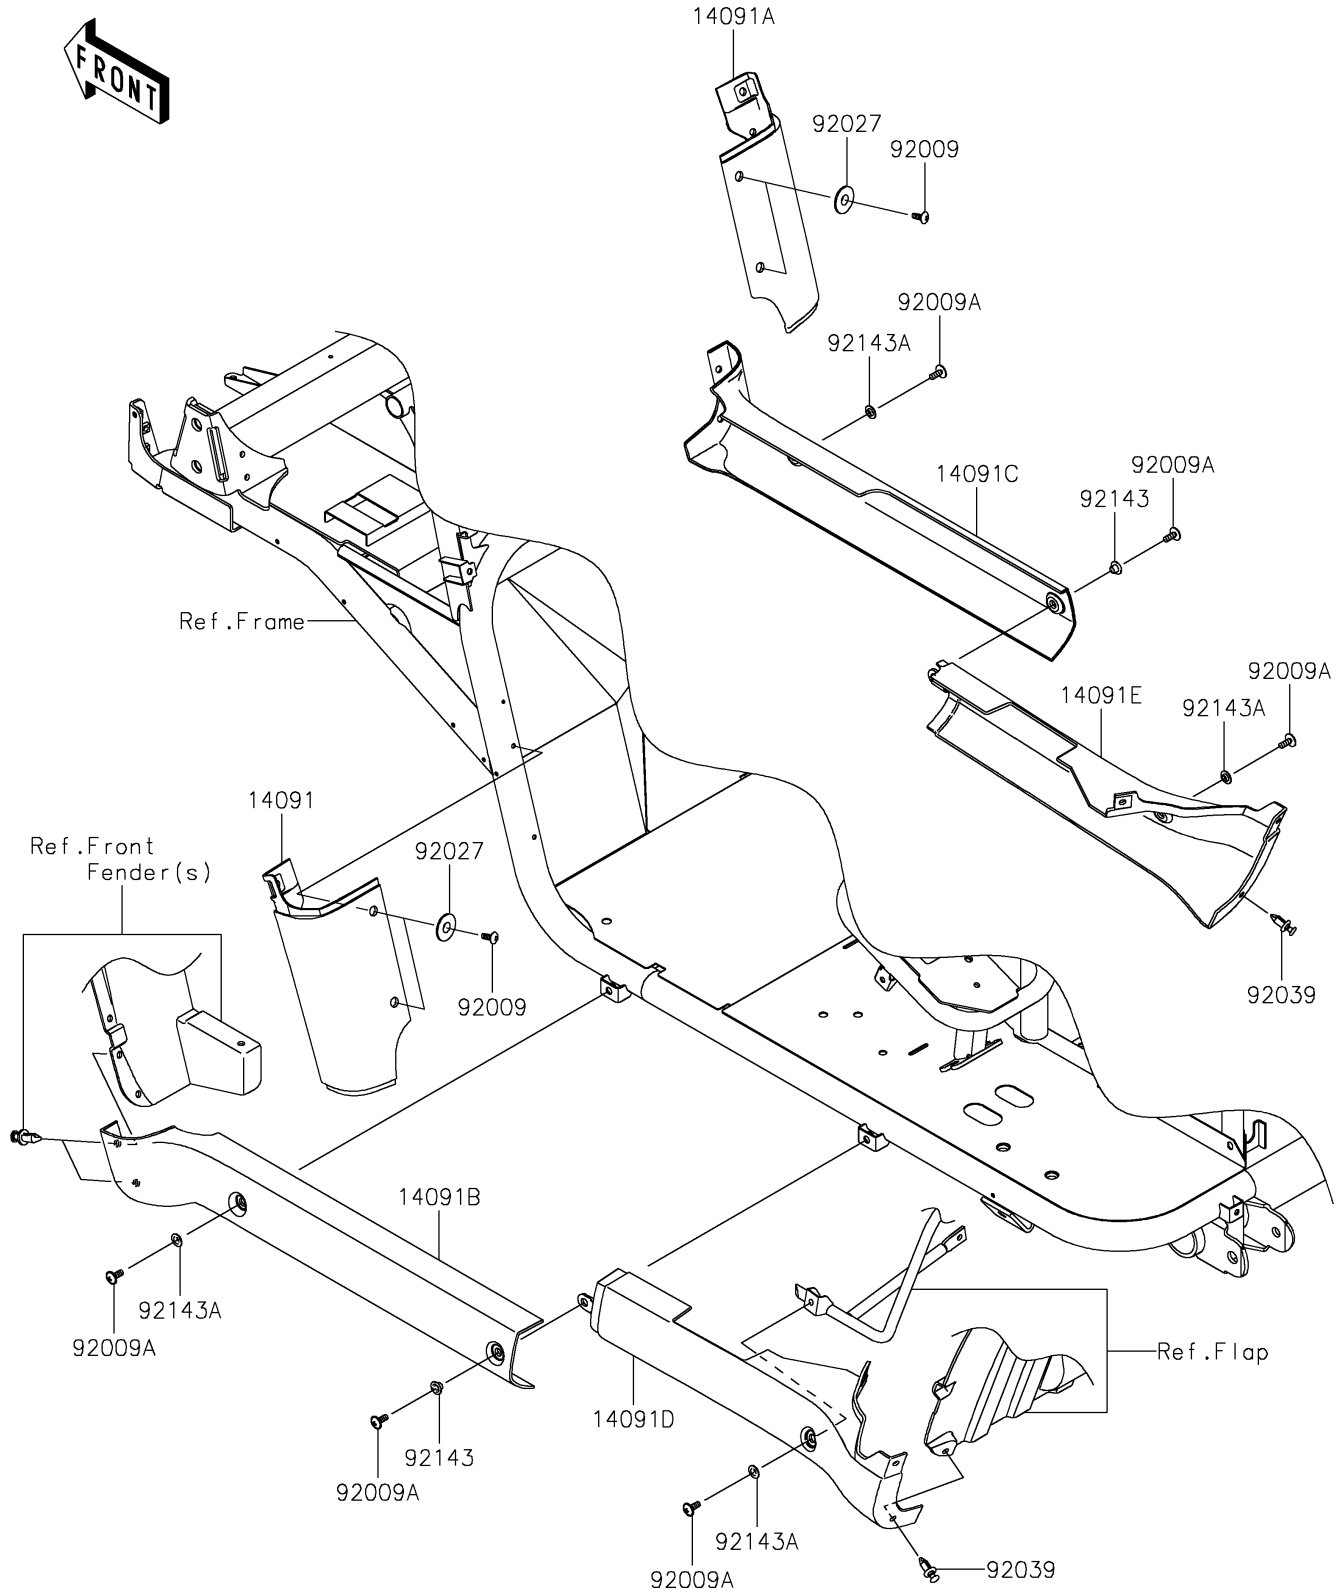

2026 MULE™ 4010 4x4

PARTS DIAGRAM

Side Covers/Chain Cover

F2610

2026 MULE™ 4010 4x4

PARTS LIST

Side Covers/Chain Cover

ITEM NAME

PART NUMBER

QUANTITY
