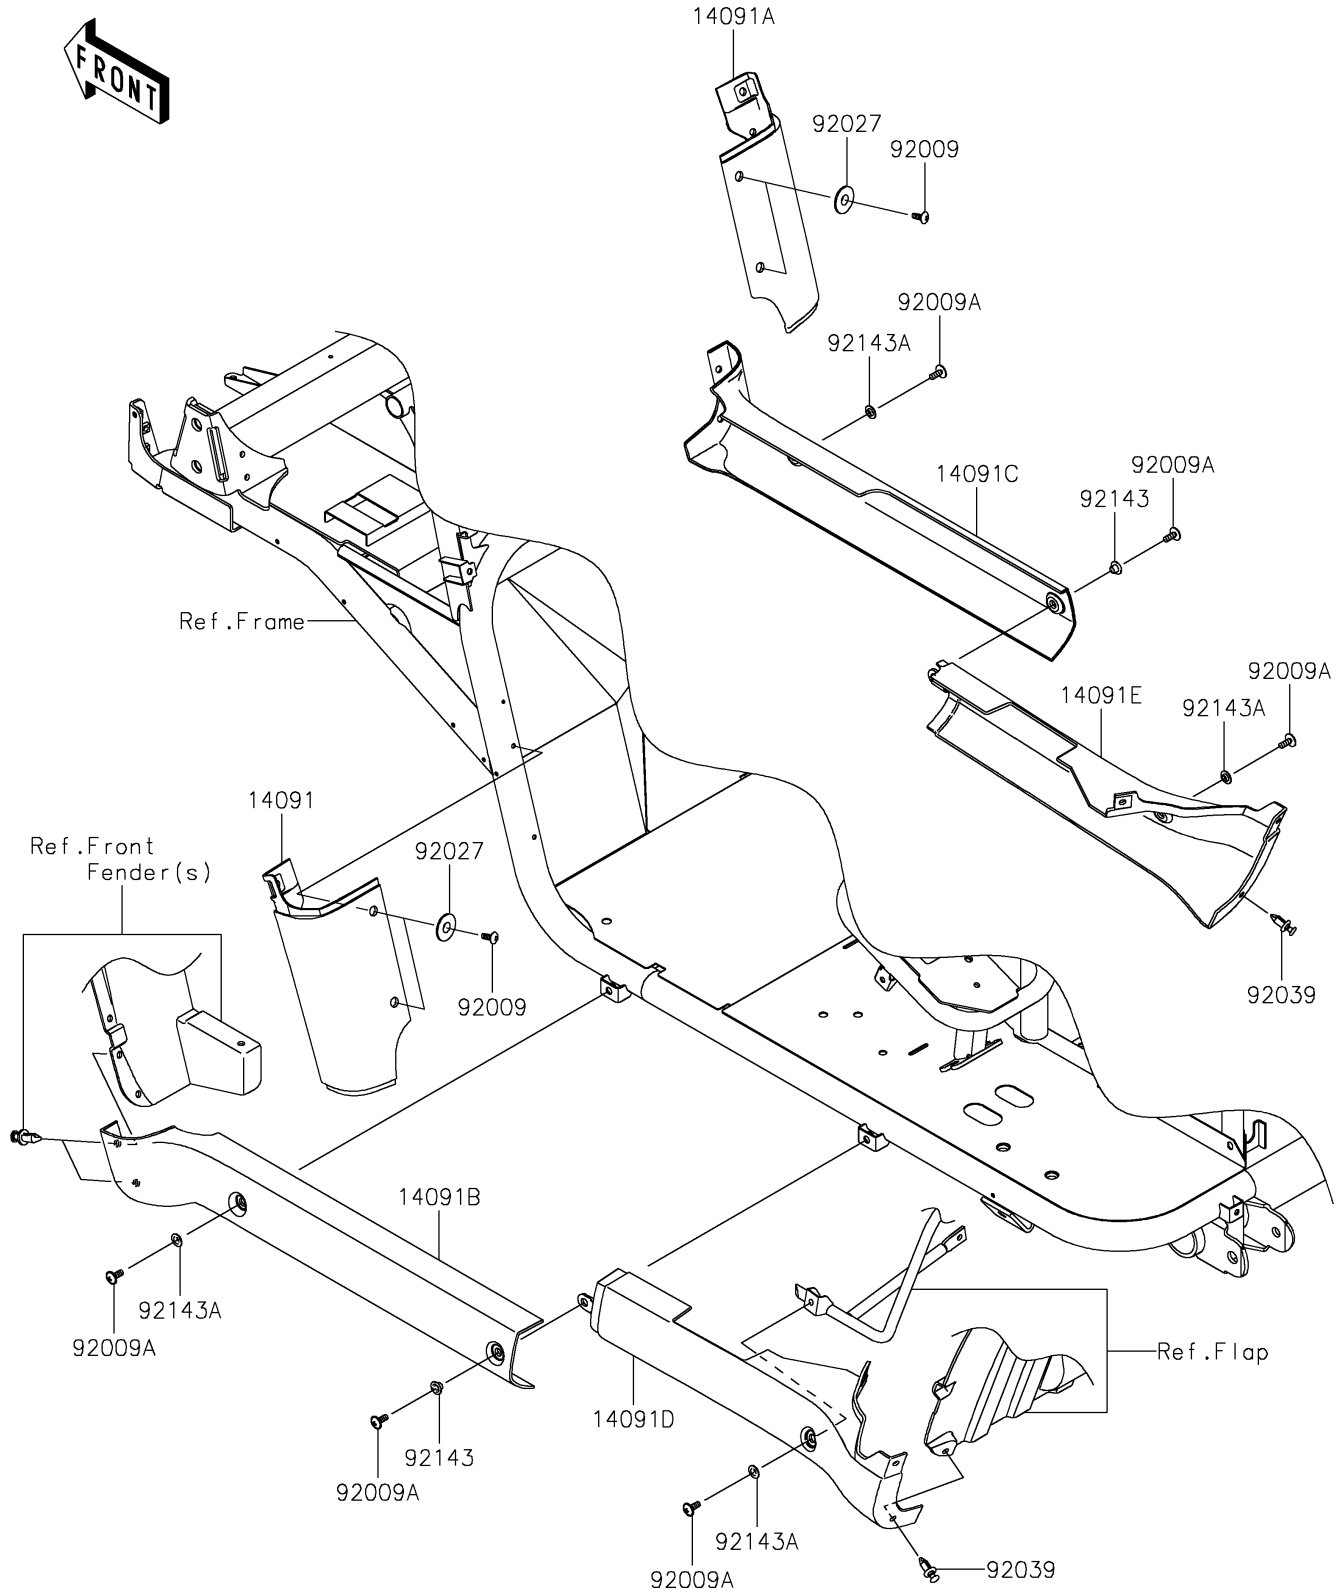

2026 MULE™ 4010 4x4

PARTS DIAGRAM

Side Covers/Chain Cover

F2610

2026 MULE™ 4010 4x4

PARTS LIST

Side Covers/Chain Cover

ITEM NAME	PART NUMBER	QUANTITY
COVER,FR FENDER,LWR,LH,F.BLACK (Ref # 14091)	14091-0821-6Z	1
COVER,FR FENDER,LWR,RH,F.BLACK (Ref # 14091A)	14091-0822-6Z	1
COVER,SIDE STEP,FR,LH,F.BLACK (Ref # 14091B)	14091-0823-6Z	1
COVER,SIDE STEP,FR,RH,F.BLACK (Ref # 14091C)	14091-0824-6Z	1
COVER,SIDE STEP,RR,LH,F.BLACK (Ref # 14091D)	14091-0900-6Z	1
COVER,SIDE STEP,RR,RH,F.BLACK (Ref # 14091E)	14091-0901-6Z	1
SCREW,TAPPING,6X16 (Ref # 92009)	92009-1166	4
SCREW,6X16 (Ref # 92009A)	92009-1621	6
COLLAR,L=4.7 (Ref # 92027)	92027-1964	4
RIVET (Ref # 92039)	92039-0865	2
COLLAR (Ref # 92143)	92143-1057	2
COLLAR (Ref # 92143A)	92143-1087	4