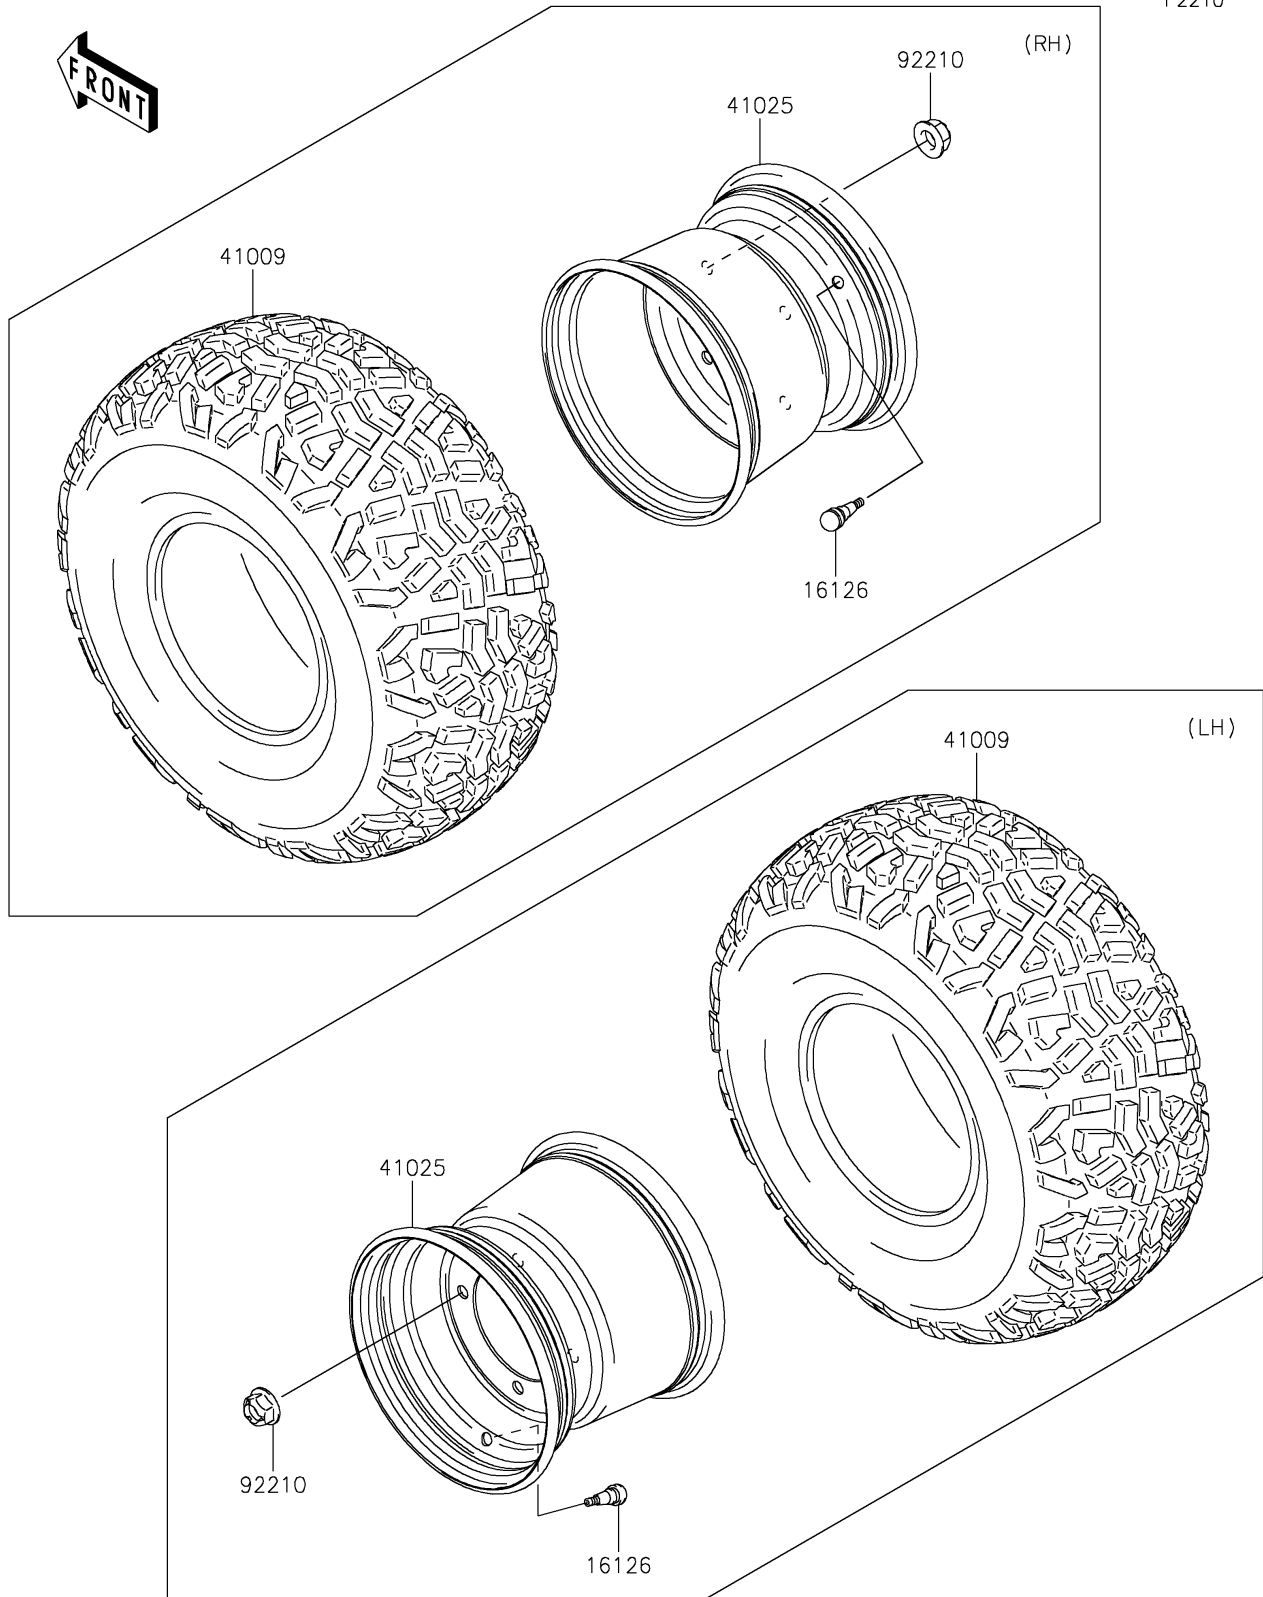

2026 MULE™ 4010 4x4

PARTS DIAGRAM

Wheels/Tires

F2210

2026 MULE™ 4010 4x4

PARTS LIST

Wheels/Tires

ITEM NAME

PART NUMBER

QUANTITY
