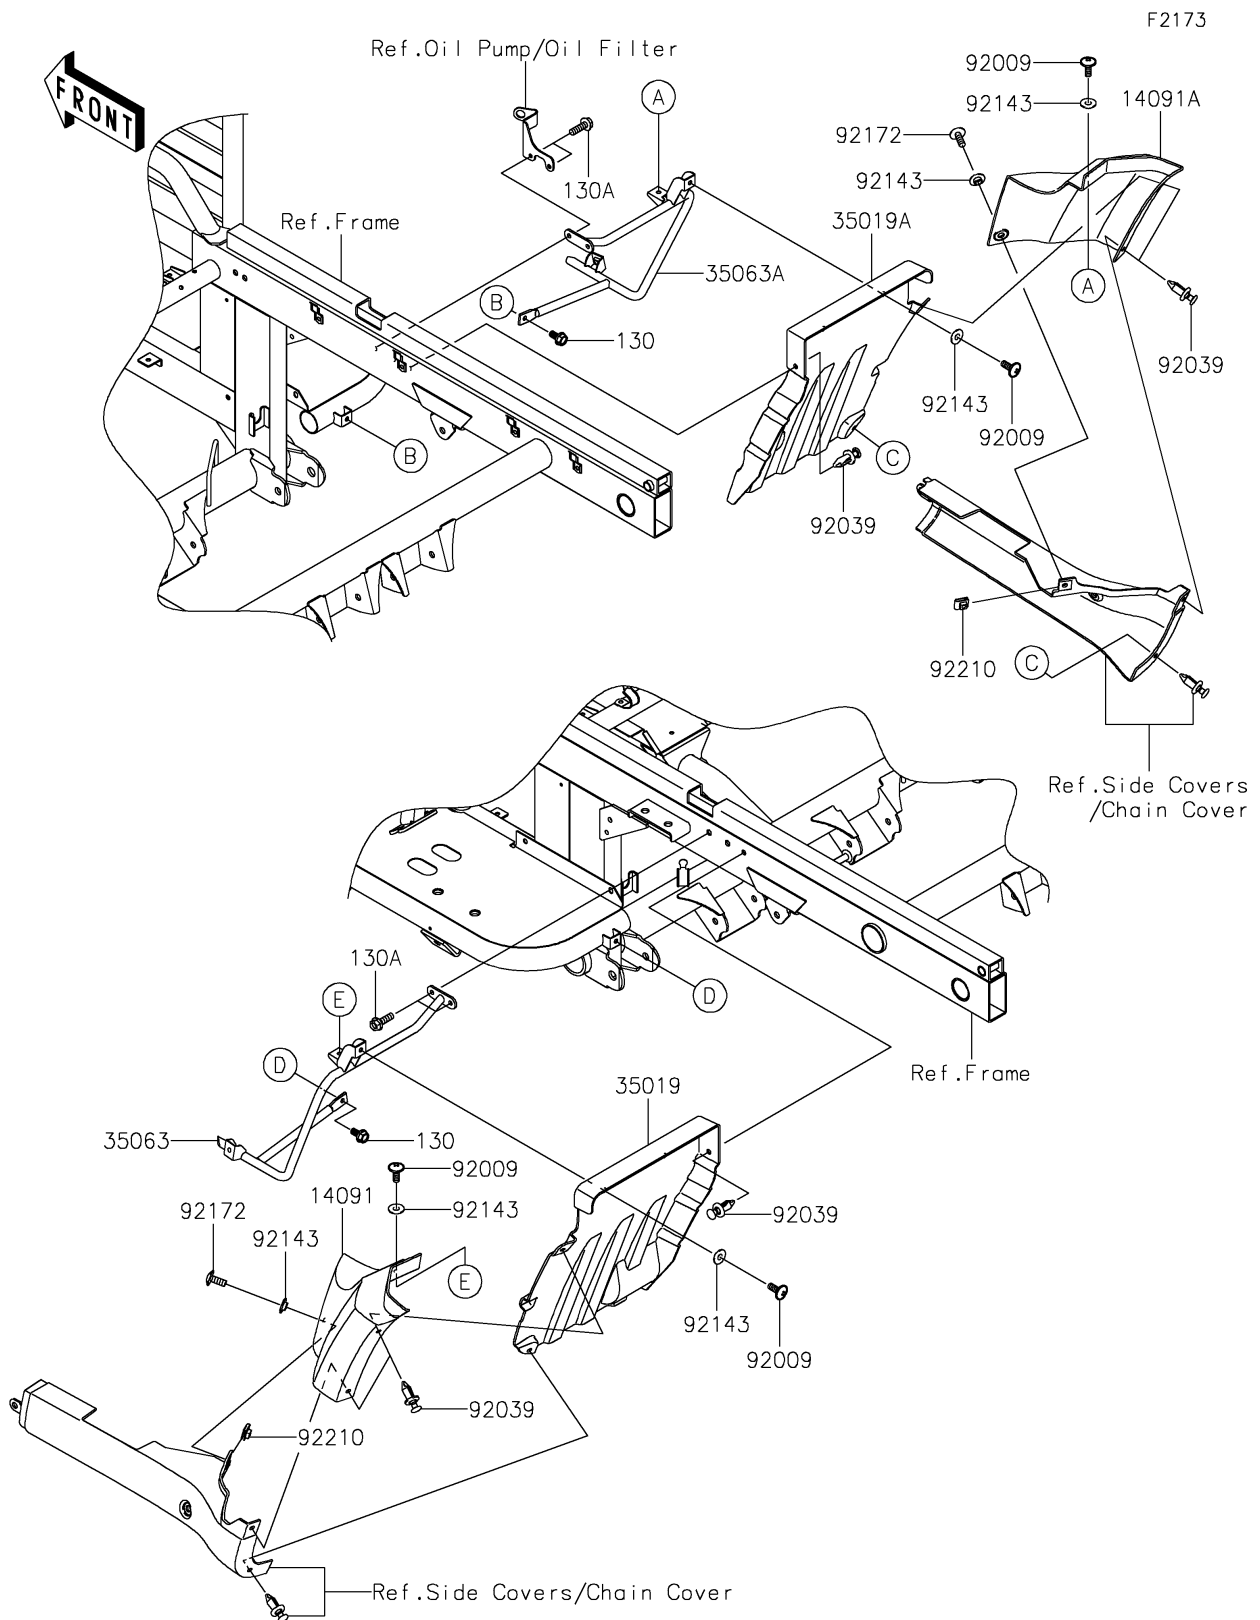

2026 MULE™ 4010 4x4

PARTS DIAGRAM

Flap

2026 MULE™ 4010 4x4

PARTS LIST

Flap

ITEM NAME	PART NUMBER	QUANTITY
COVER,REAR FENDER,LWR,LH,F.BLK (Ref # 14091)	14091-0819-6Z	1
COVER,REAR FENDER,LWR,RH,F.BLK (Ref # 14091A)	14091-0820-6Z	1
FLAP,RR,LH (Ref # 35019)	35019-0066	1
FLAP,RR,RH (Ref # 35019A)	35019-0067	1
STAY,RR,LH (Ref # 35063)	35063-0451	1
STAY,RR,RH (Ref # 35063A)	35063-0452	1
SCREW,6X16 (Ref # 92009)	92009-1621	4
RIVET (Ref # 92039)	92039-0865	6
COLLAR (Ref # 92143)	92143-1087	6
SCREW,TAPPING,6X20 (Ref # 92172)	92172-0488	2
NUT,LEAF SPRING,6MM (Ref # 92210)	92210-0624	2
BOLT-FLANGED,6X14 (Ref # 130)	130BA0614	2
BOLT-FLANGED,6X20 (Ref # 130A)	130BA0620	4