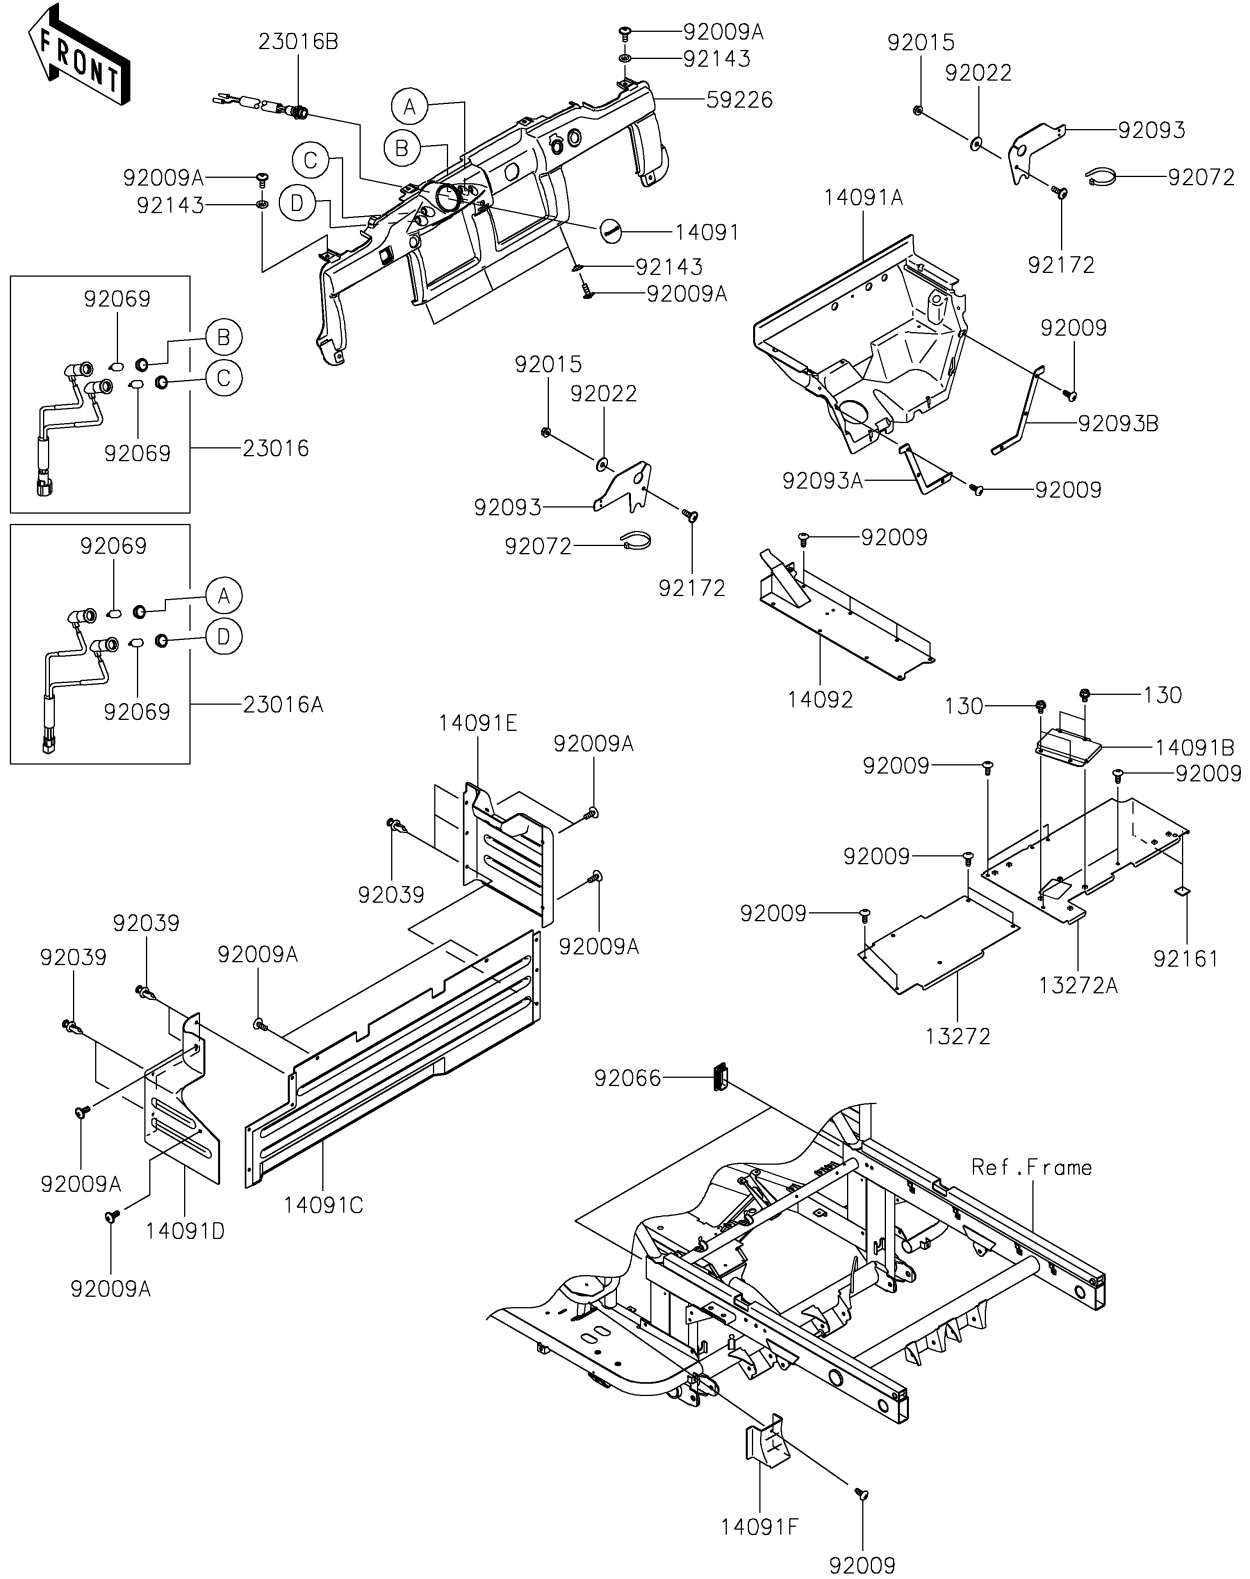

## PARTS DIAGRAM

# 2026 MULE™ 4010 4x4

## PARTS LIST

### Frame Fittings

ITEM NAME	PART NUMBER	QUANTITY
PLATE (Ref # 13272)	13272-0284	1
PLATE (Ref # 13272A)	13272-0285	1
COVER,SPEEDOMETER,F.BLACK (Ref # 14091)	14091-0929-6Z	1
COVER,FLOOR (Ref # 14091A)	14091-1378	1
COVER (Ref # 14091B)	14091-1666	1
COVER,FRONT SEAT,CNT (Ref # 14091C)	14091-7531	1
COVER,FRONT SEAT,LH (Ref # 14091D)	14091-7541	1
COVER,FRONT SEAT,RH (Ref # 14091E)	14091-7542	1
COVER,PARKING CABLE (Ref # 14091F)	14091-7551	1
COVER,FLOOR,CNT,FR (Ref # 14092)	14092-0832	1
LAMP-ASSY,PARKING&WATER TEMP (Ref # 23016)	23016-0649	1
LAMP-ASSY,DFI&OIL PRESSURE (Ref # 23016A)	23016-0650	1
LAMP-ASSY,LED (Ref # 23016B)	23016-0651	1
PANEL-CONTROL (Ref # 59226)	59226-0749	1
SCREW,TAPPING,6X16 (Ref # 92009)	92009-1166	23
SCREW,6X16 (Ref # 92009A)	92009-1621	12
NUT,FLANGED,6MM (Ref # 92015)	92015-1367	2
WASHER,6.5X20X1.6,BLACK (Ref # 92022)	92022-1346	2
RIVET (Ref # 92039)	92039-0865	7
PLUG (Ref # 92066)	92066-7505	2
BULB,12V 1.7W,T10WB (Ref # 92069)	92069-0103	4
BAND,L=368.3 (Ref # 92072)	92072-3872	2
SEAL,LOWER COVER (Ref # 92093)	92093-0181	2
SEAL,FRONT FENDER,LH (Ref # 92093A)	92093-1293	1
SEAL,FRONT FENDER,RH (Ref # 92093B)	92093-1294	1
COLLAR (Ref # 92143)	92143-1087	5
DAMPER (Ref # 92161)	92161-0020	2
SCREW,6X18 (Ref # 92172)	92172-0002	2
BOLT-FLANGED,6X10 (Ref # 130)	130BA0610	4