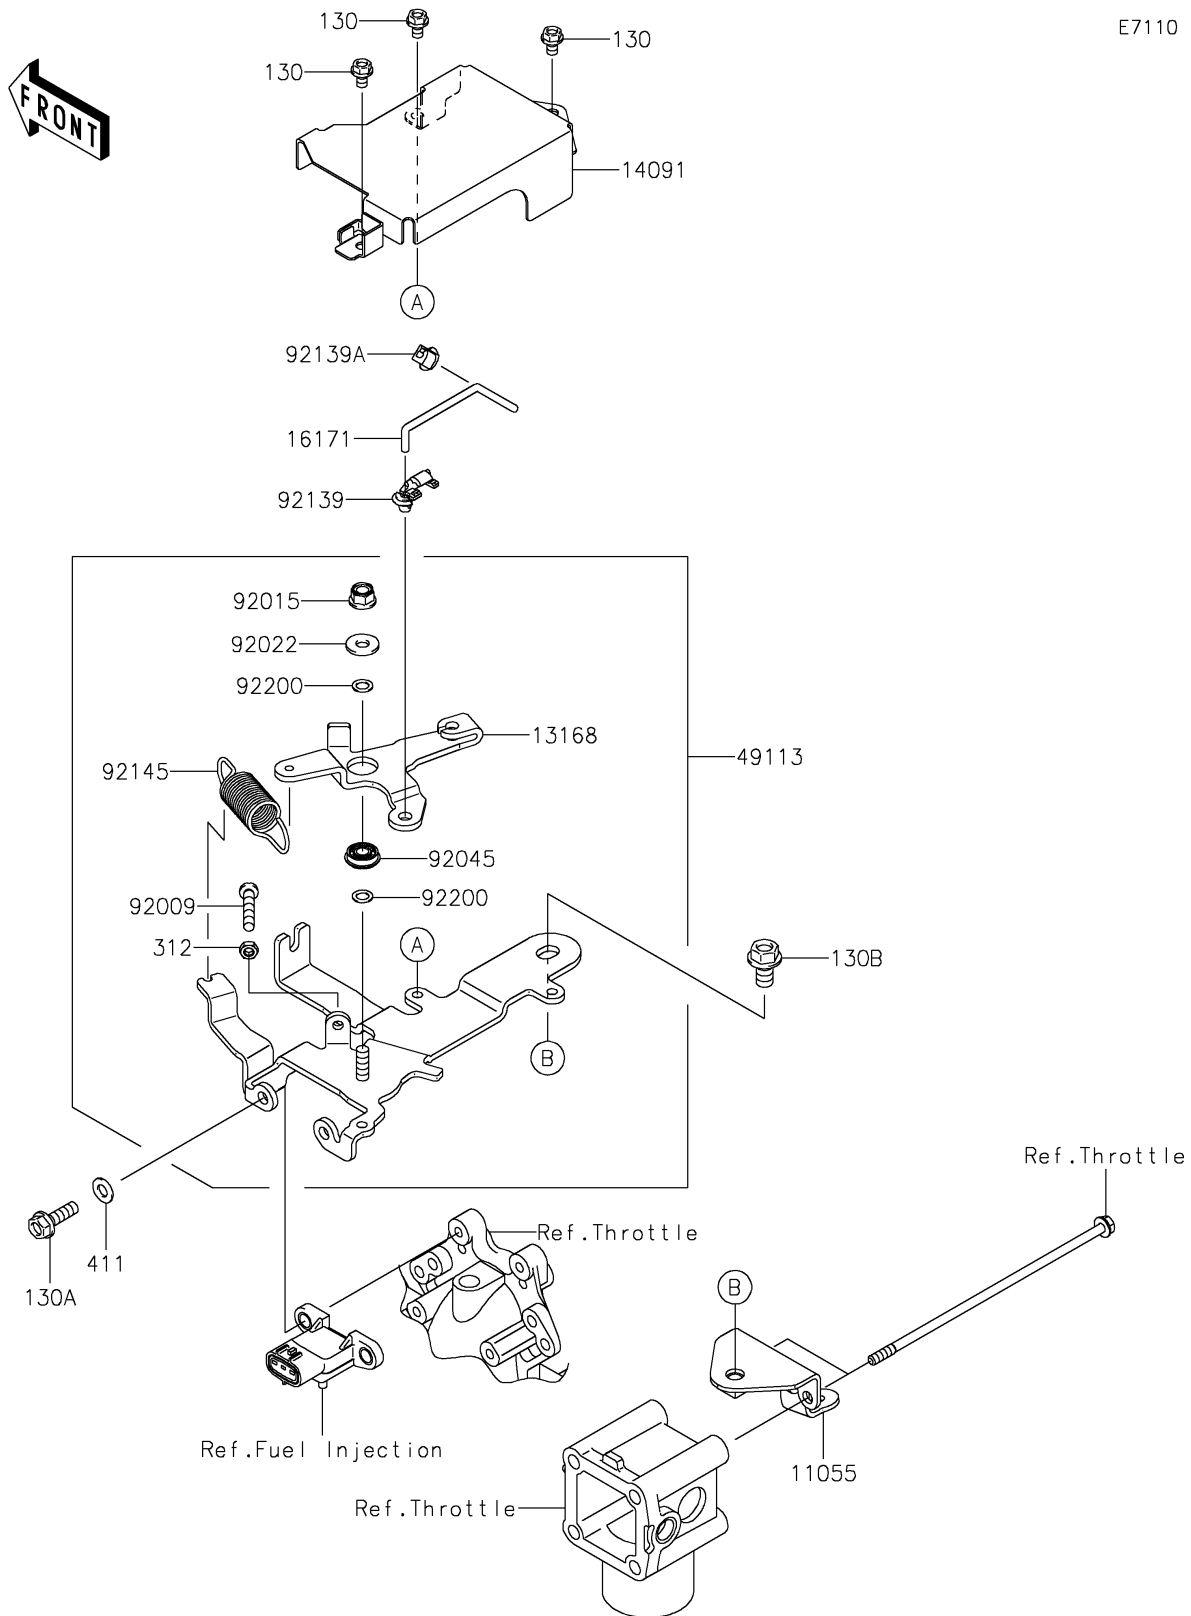

2026 MULE™ 4010 4x4

PARTS DIAGRAM

Control

E7110

2026 MULE™ 4010 4x4

PARTS LIST

Control

ITEM NAME	PART NUMBER	QUANTITY
BRACKET (Ref # 11055)	11055-2020	1
LEVER (Ref # 13168)	13168-2509	1
COVER,CONTROL PANEL (Ref # 14091)	14091-1757	1
LINK (Ref # 16171)	16171-2105	1
PANEL-COMP-CONTROL (Ref # 49113)	49113-2211	1
SCREW,5X30 (Ref # 92009)	92009-2381	1
NUT,LOCK,FLANGED,6MM (Ref # 92015)	92015-1339	1
WASHER,6.5X16X1.6 (Ref # 92022)	92022-2247	1
BEARING-BALL,696ZZ1NR MC3 (Ref # 92045)	92045-2223	1
BUSHING,CONT-PANEL (Ref # 92139)	92139-2060	1
BUSHING,THROTTLE-BODY (Ref # 92139A)	92139-2061	1
SPRING (Ref # 92145)	92145-2186	1
WASHER,6.2X10X0.5 (Ref # 92200)	92200-2083	2
BOLT-FLANGED,5X8 (Ref # 130)	130BA0508	3
BOLT-FLANGED,6X20 (Ref # 130A)	130BA0620	2
BOLT-FLANGED,8X14 (Ref # 130B)	130BA0814	1
NUT-HEX,5MM (Ref # 312)	312AA0500	1
WASHER-PLAIN,6MM (Ref # 411)	411AB0600	2