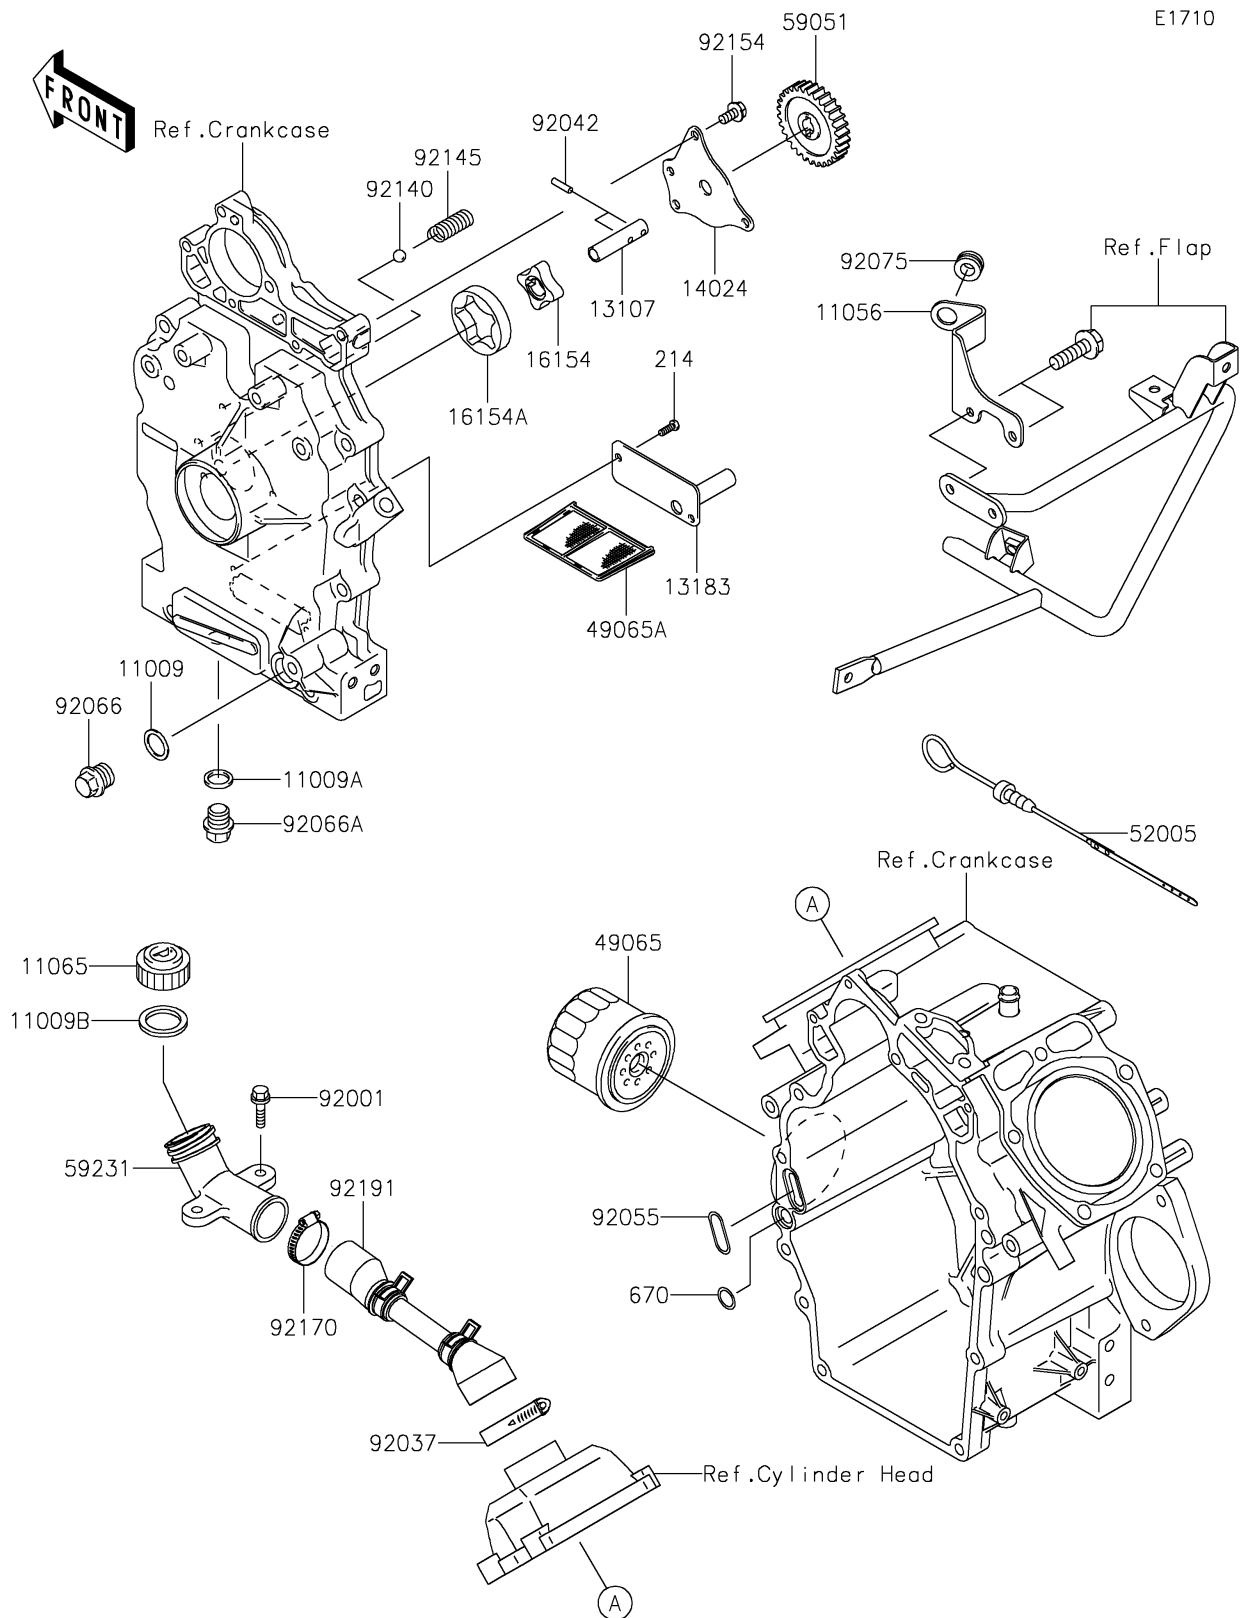

2026 MULE™ 4010 4x4

PARTS DIAGRAM

Oil Pump/Oil Filter

2026 MULE™ 4010 4x4

PARTS LIST

Oil Pump/Oil Filter

ITEM NAME

PART NUMBER

QUANTITY
