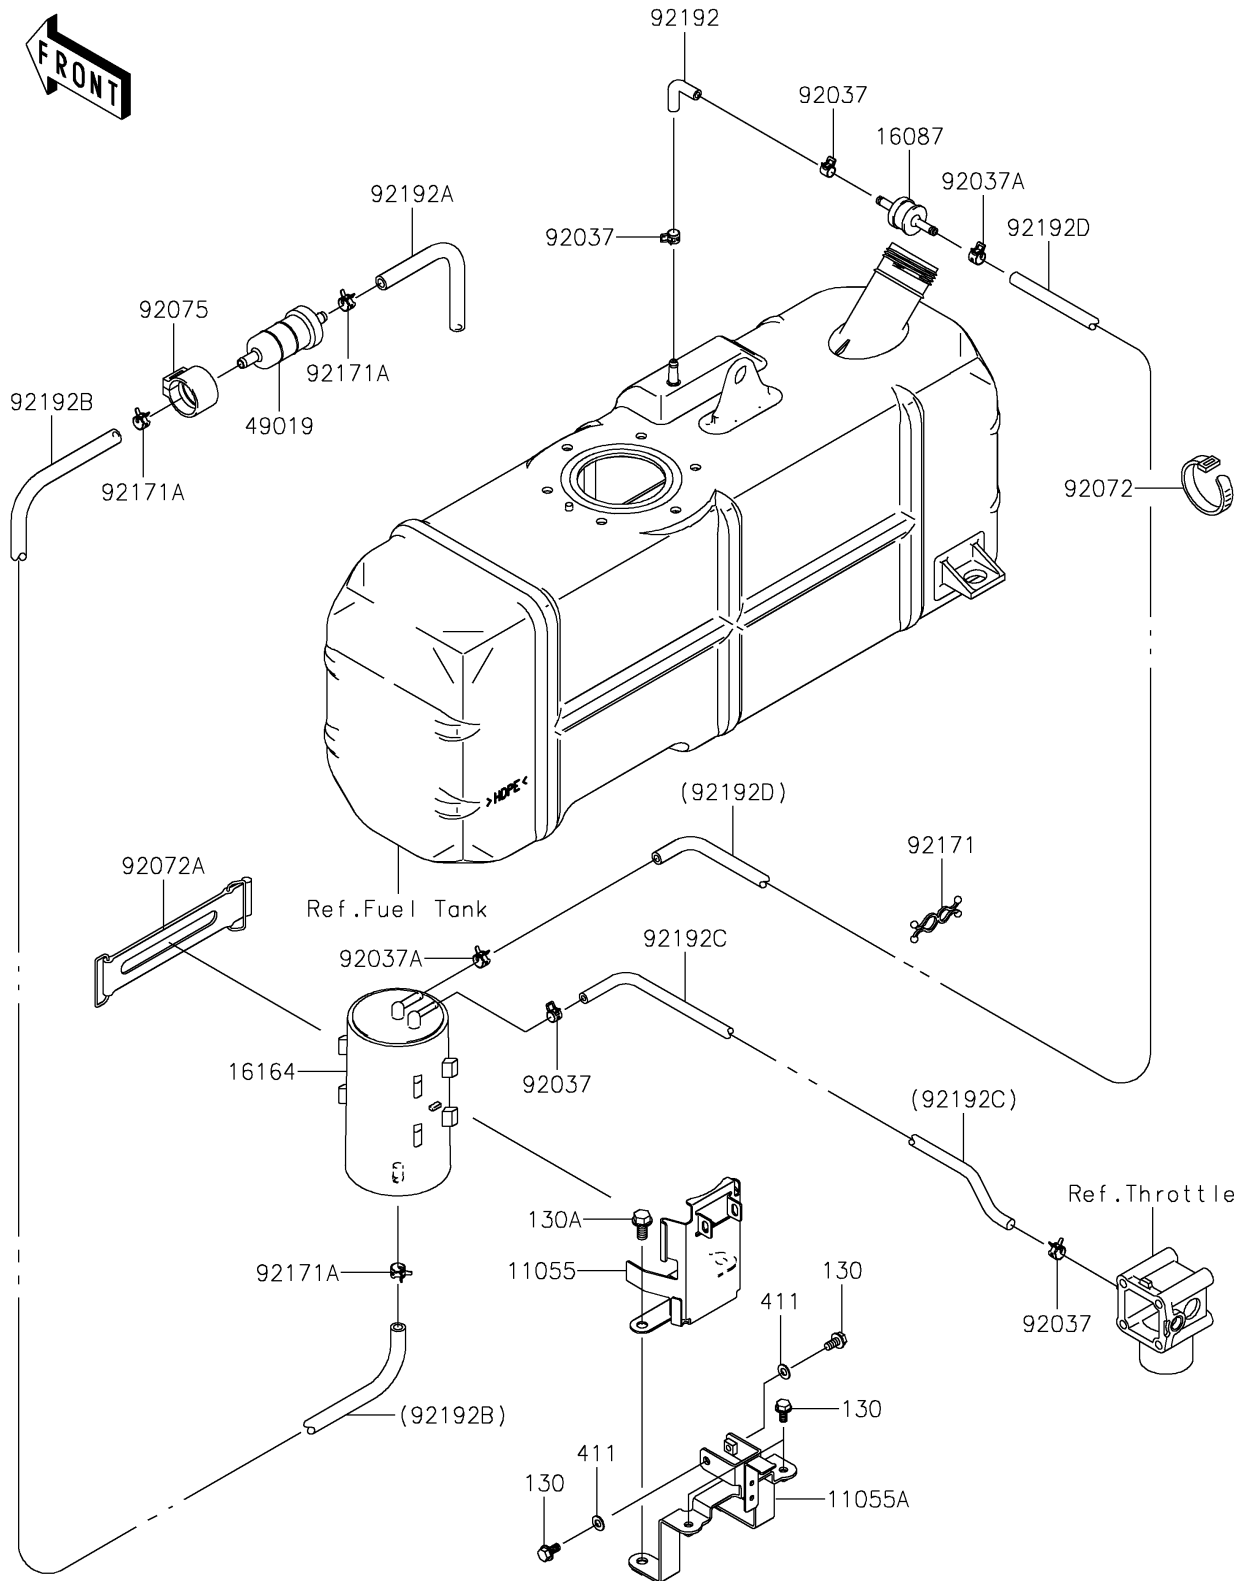

2026 MULE™ 4010 4x4

PARTS DIAGRAM

Fuel Evaporative System

E1650

2026 MULE™ 4010 4x4

PARTS LIST

Fuel Evaporative System

ITEM NAME

PART NUMBER

QUANTITY
