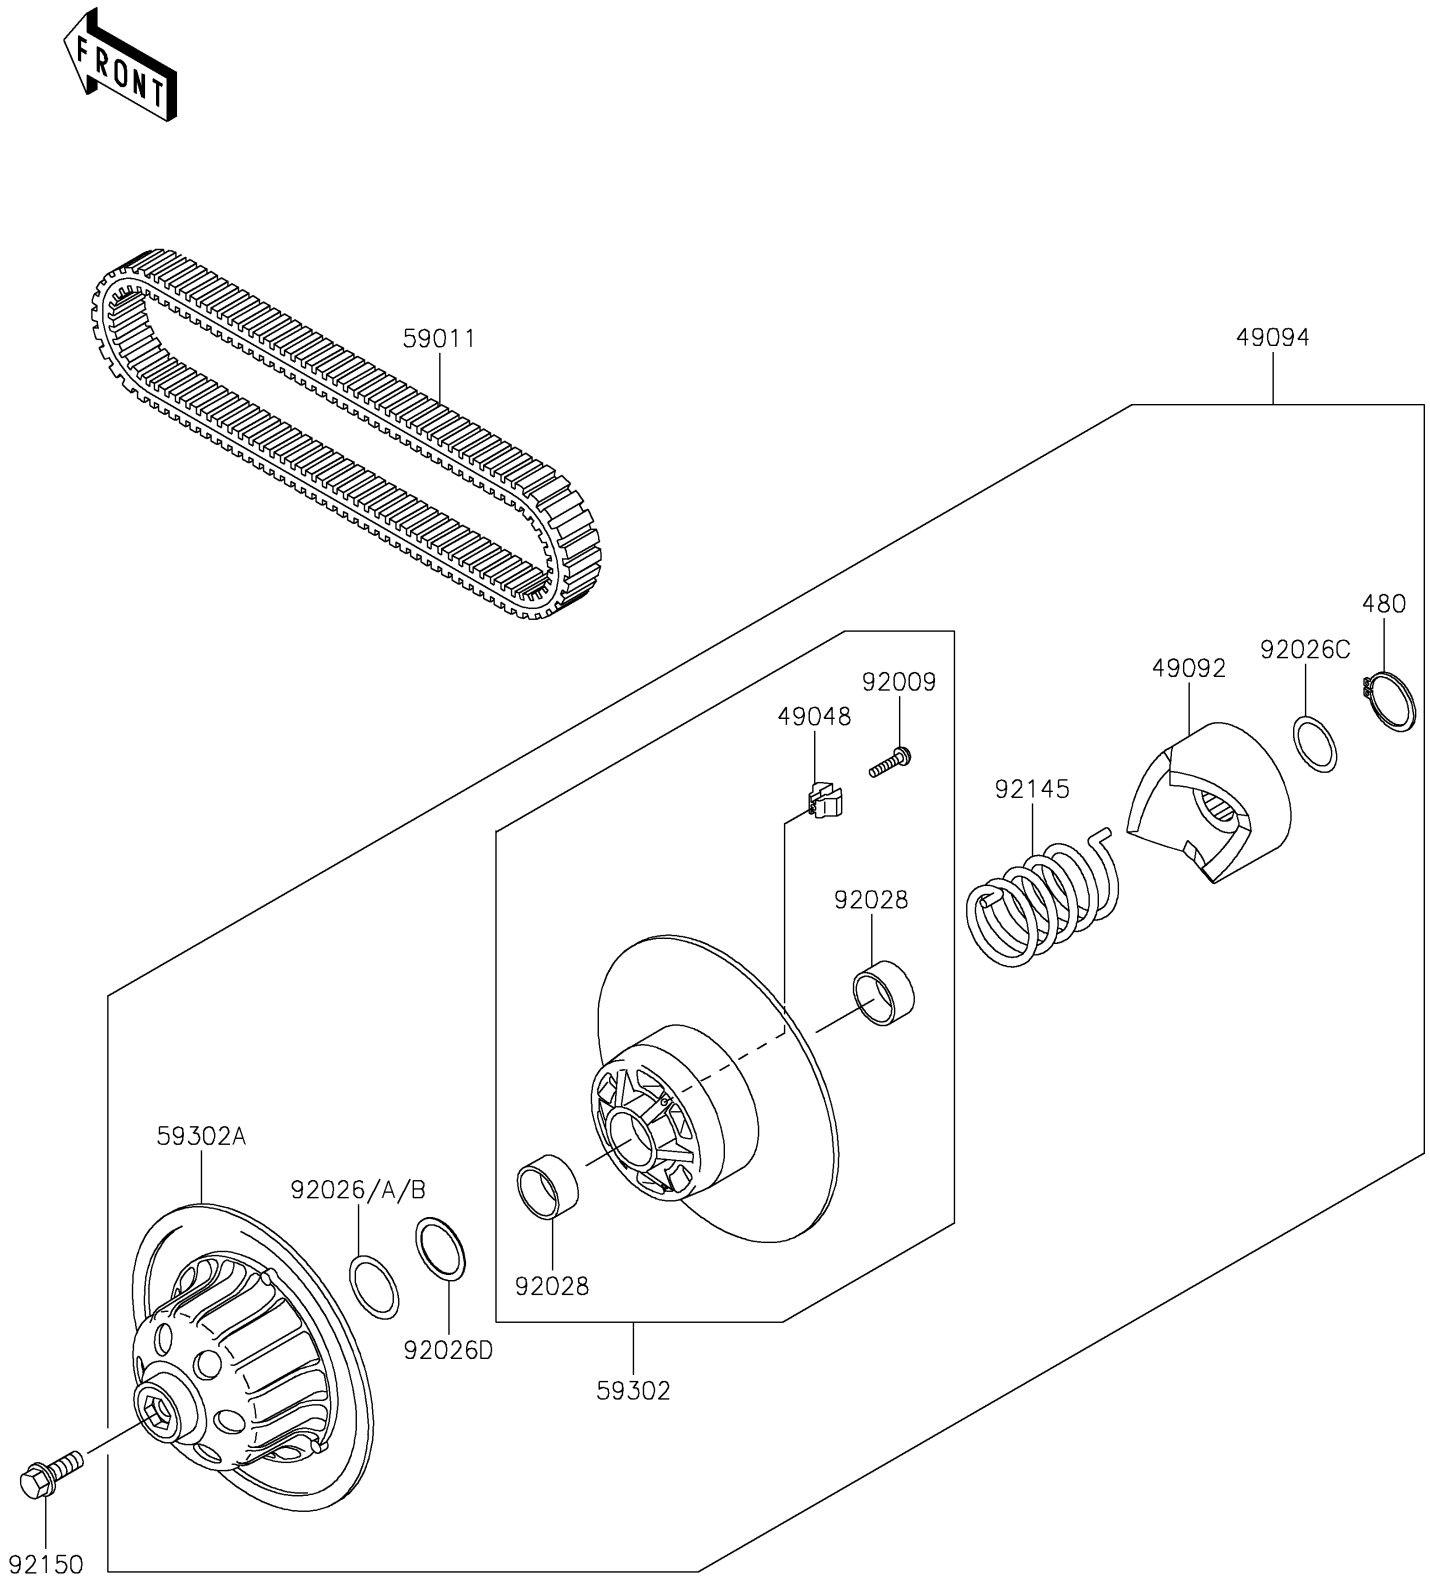

2026 MULE™ 4010 4x4

PARTS DIAGRAM

Driven Converter/Drive Belt

E1392

2026 MULE™ 4010 4x4

PARTS LIST

Driven Converter/Drive Belt

ITEM NAME

PART NUMBER

QUANTITY
