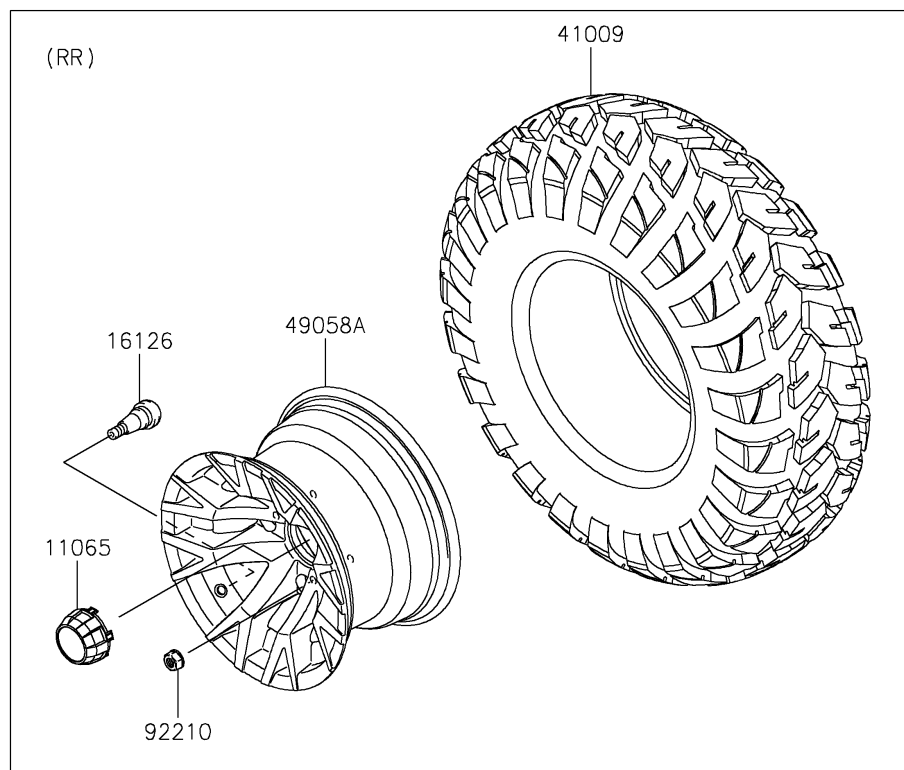

2026 MULE SX™ 4x4 XC LE

PARTS DIAGRAM

Wheels/Tires

F2210

2026 MULE SX™ 4x4 XC LE

PARTS LIST

Wheels/Tires

ITEM NAME	PART NUMBER	QUANTITY
CAP,WHEEL,F.BLACK (Ref # 11065)	11065-0893-6Z	4
VALVE (Ref # 16126)	16126-4001	4
TIRE,26X9.00R12 4PR,FRONTIER (Ref # 41009)	41009-0980	4
WHEEL,FR,12X7.5AT,BLACK (Ref # 49058)	49058-0635-31D	2
WHEEL,RR,12X7.5AT,BLACK (Ref # 49058A)	49058-0636-31D	2
NUT,LOCK,10MM (Ref # 92210)	92210-1204	16