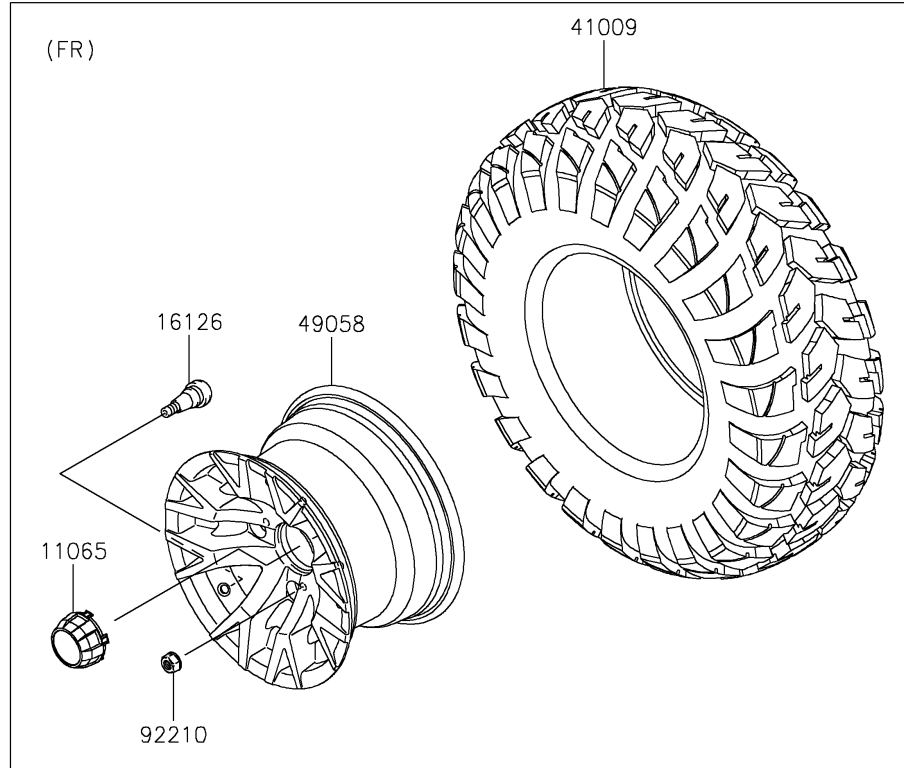

2026 MULE SX™ 4x4 XC LE

PARTS DIAGRAM

Wheels/Tires

F2210

2026 MULE SX™ 4x4 XC LE

PARTS LIST

Wheels/Tires

ITEM NAME	PART NUMBER	QUANTITY
CAP,WHEEL,F.BLACK (Ref # 11065)	11065-0893-6Z	4
VALVE (Ref # 16126)	16126-4001	4
TIRE,26X9.00R12 4PR,FRONTIER (Ref # 41009)	41009-0980	4
WHEEL,FR,12X7.5AT,BLACK (Ref # 49058)	49058-0635-31D	2
WHEEL,RR,12X7.5AT,BLACK (Ref # 49058A)	49058-0636-31D	2
NUT,LOCK,10MM (Ref # 92210)	92210-1204	16