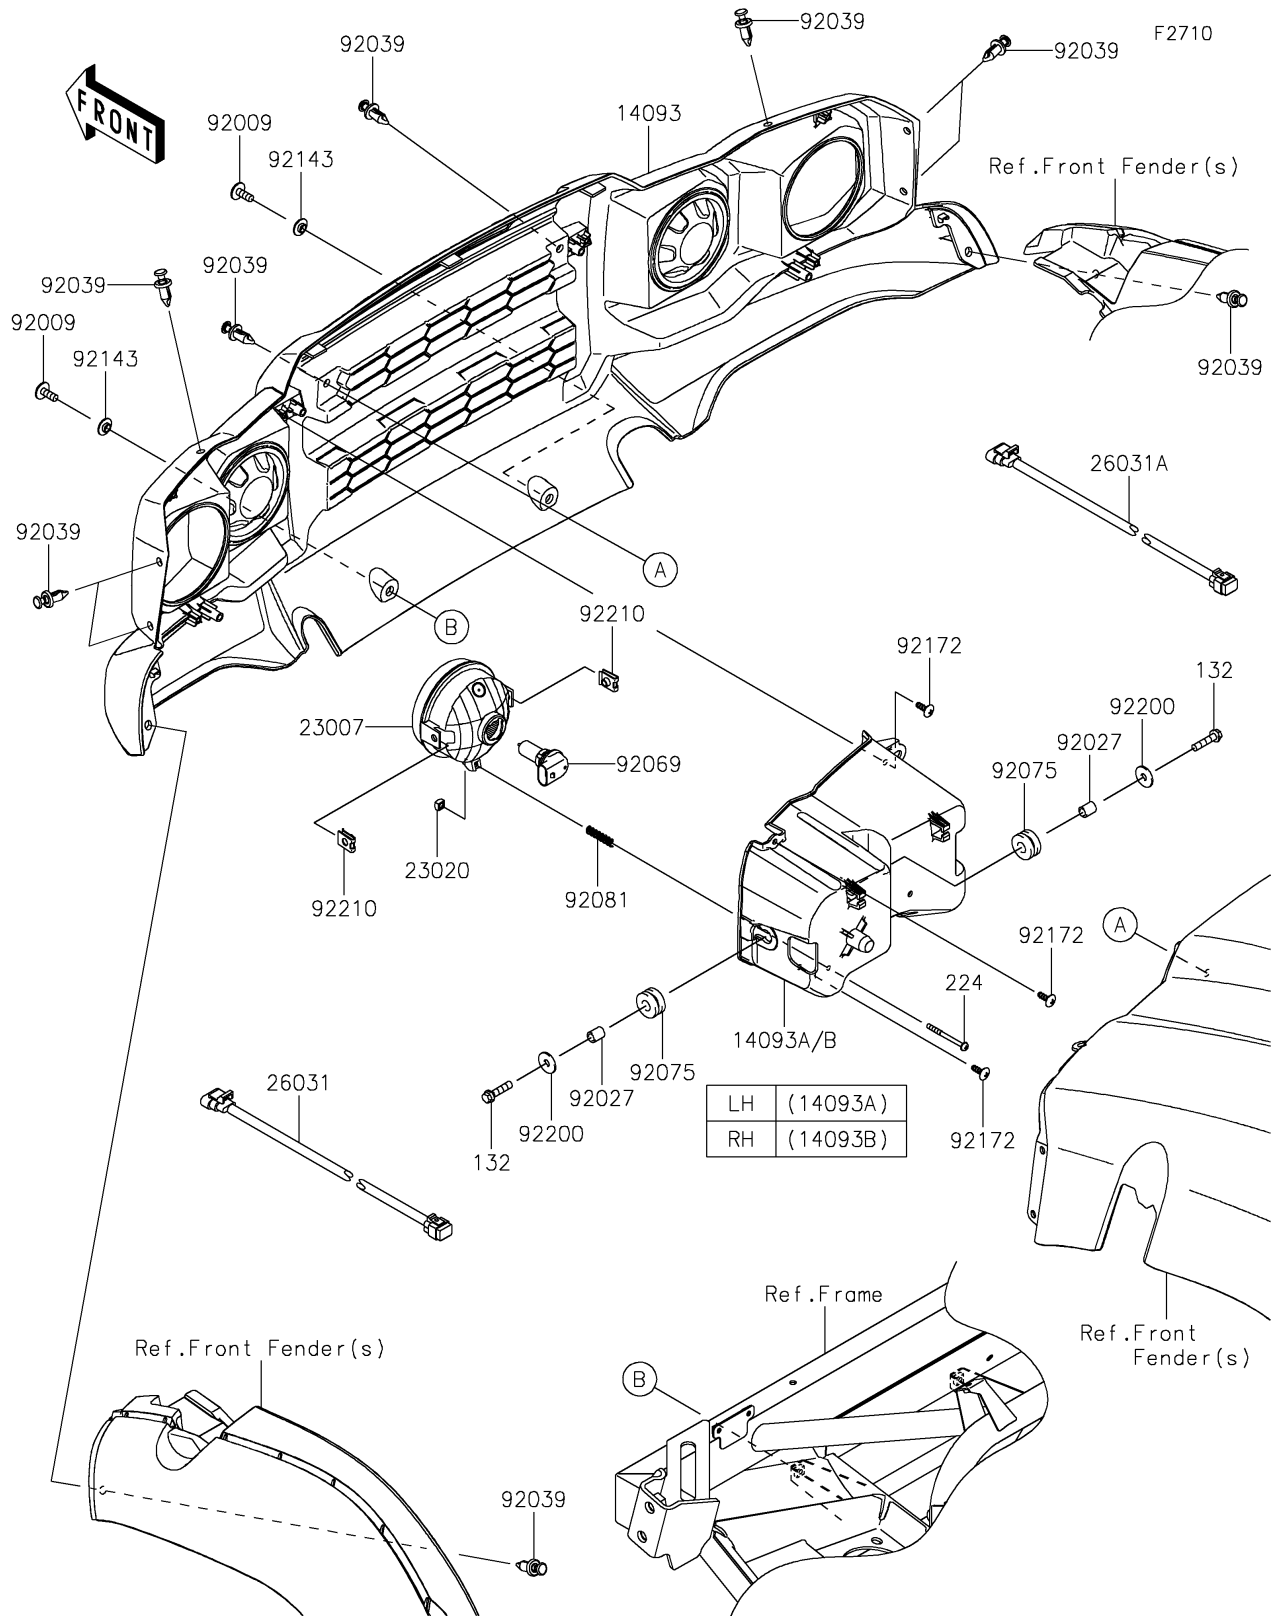

2026 MULE SX™ 4x4 XC

PARTS DIAGRAM

Headlight(s)

2026 MULE SX™ 4x4 XC

PARTS LIST

Headlight(s)

ITEM NAME	PART NUMBER	QUANTITY
COVER,FR GRILLE (Ref # 14093)	14093-0392	1
COVER,HEAD LAMP,LH (Ref # 14093A)	14093-0394	1
COVER,HEAD LAMP,RH (Ref # 14093B)	14093-0395	1
LENS-COMP,HEAD LAMP (Ref # 23007)	23007-0220	2
NUT,4MM,FOCUS ADJUST (Ref # 23020)	23020-018	2
HARNESS,HEAD LAMP,LH (Ref # 26031)	26031-2384	1
HARNESS,HEAD LAMP,RH (Ref # 26031A)	26031-2385	1
SCREW,6X16 (Ref # 92009)	92009-1621	2
COLLAR,6.8X10X12 (Ref # 92027)	92027-162	4
RIVET (Ref # 92039)	92039-0865	10
BULB,12V 35/35W (Ref # 92069)	92069-0102	2
DAMPER,10X24X12 (Ref # 92075)	92075-1690	4
SPRING,FOCUS ADJUST (Ref # 92081)	92081-1896	2
COLLAR (Ref # 92143)	92143-1087	2
SCREW,TAPPING,5X14 (Ref # 92172)	92172-0265	6
WASHER,6.5X20X1.6 (Ref # 92200)	92200-0283	4
NUT (Ref # 92210)	92210-1125	4
BOLT-FLANGED-SMALL,6X25 (Ref # 132)	132BA0625	4
SCREW-PAN-WP-CROS,4X45 (Ref # 224)	224AA0445	2