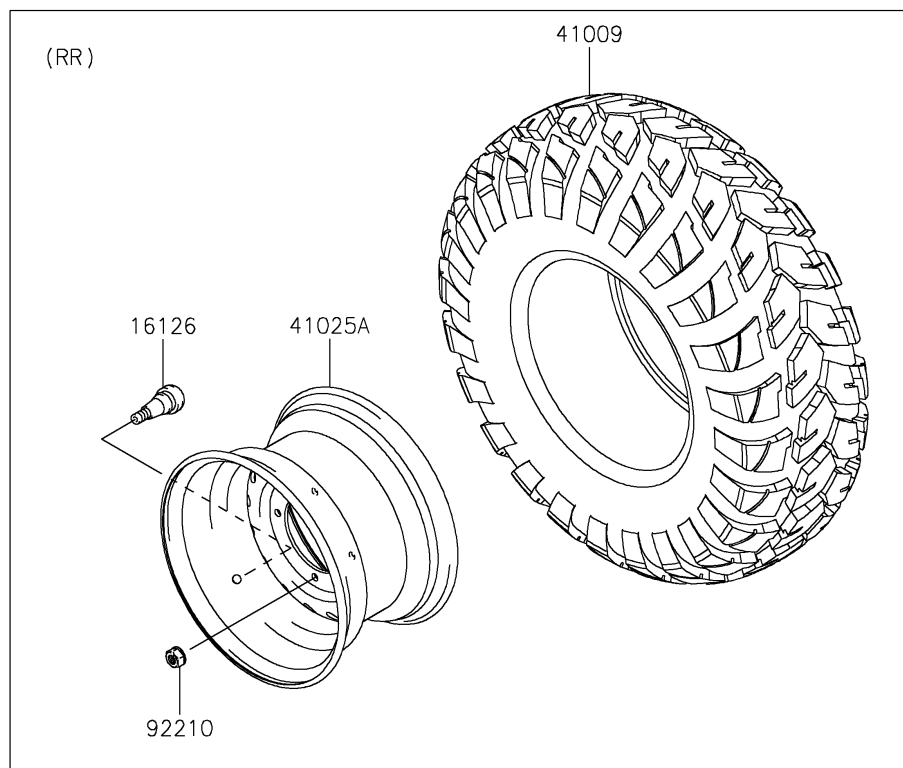

2026 MULE SX™ 4x4 XC

PARTS DIAGRAM

Wheels/Tires

F2210

2026 MULE SX™ 4x4 XC

PARTS LIST

Wheels/Tires

Kawasaki

Let the Good Times Roll®

ITEM NAME

PART NUMBER

QUANTITY
