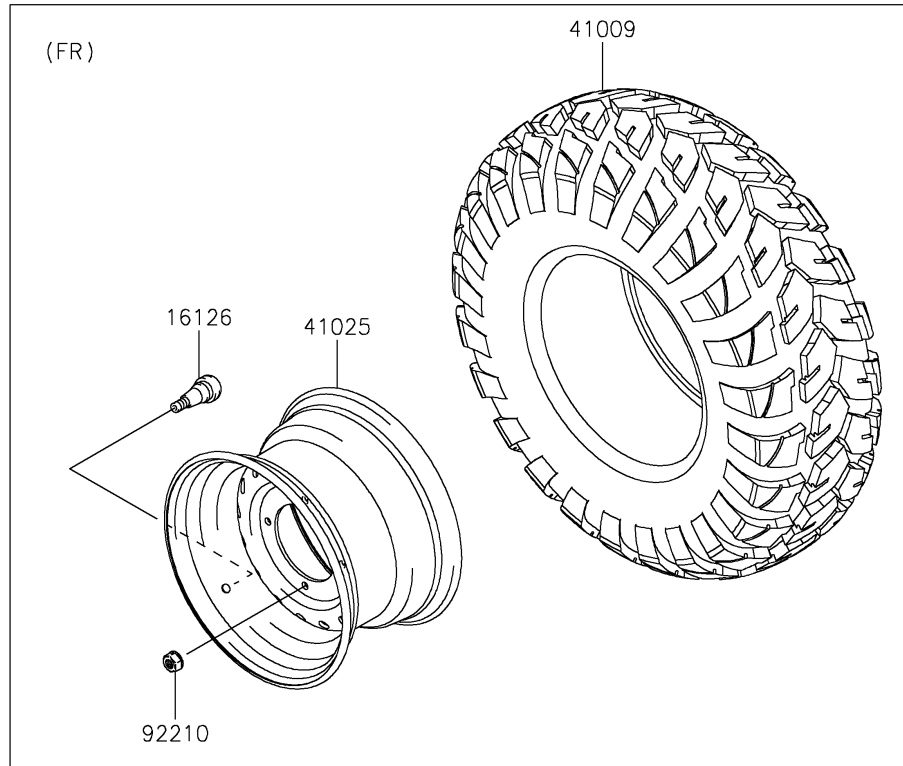

2026 MULE SX™ 4x4 XC

PARTS DIAGRAM

Wheels/Tires

F2210

2026 MULE SX™ 4x4 XC

PARTS LIST

Wheels/Tires

Kawasaki

Let the Good Times Roll®

ITEM NAME

PART NUMBER

QUANTITY
