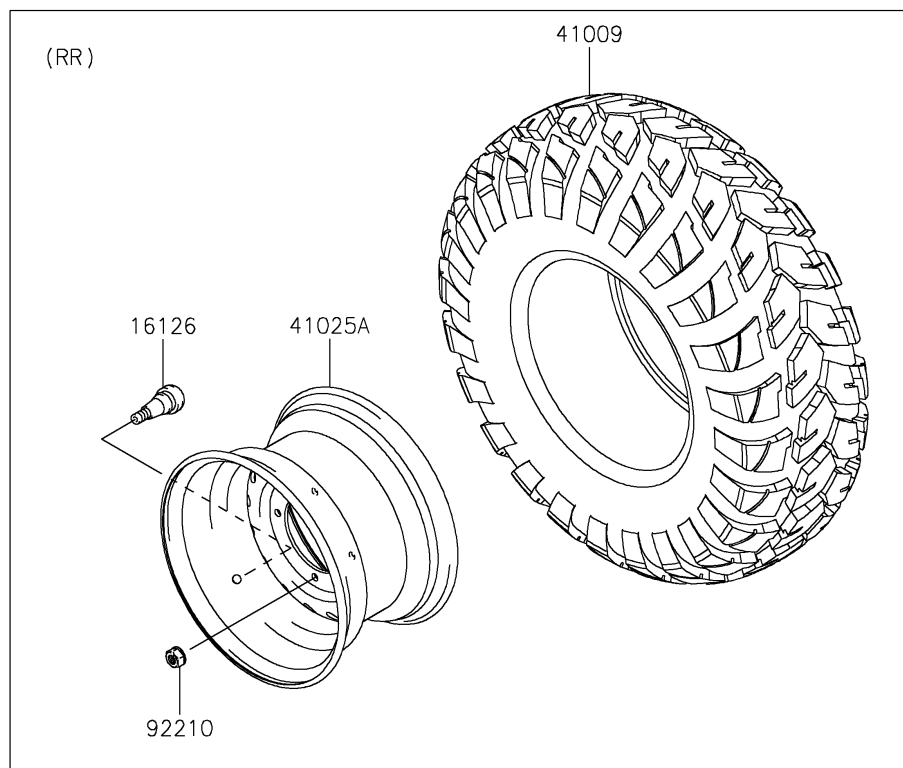

2026 MULE SX™ 4x4 XC

PARTS DIAGRAM

Wheels/Tires

F2210

2026 MULE SX™ 4x4 XC

PARTS LIST

Wheels/Tires

ITEM NAME	PART NUMBER	QUANTITY
VALVE (Ref # 16126)	16126-4001	4
TIRE,26X9.00R12 4PR,FRONTIER (Ref # 41009)	41009-0980	4
RIM,FR,12X7.5AT,F.S.BLACK (Ref # 41025)	41025-7505-397	2
RIM,RR,12X7.5AT,F.S.BLACK (Ref # 41025A)	41025-7506-397	2
NUT,LOCK,10MM (Ref # 92210)	92210-1204	16