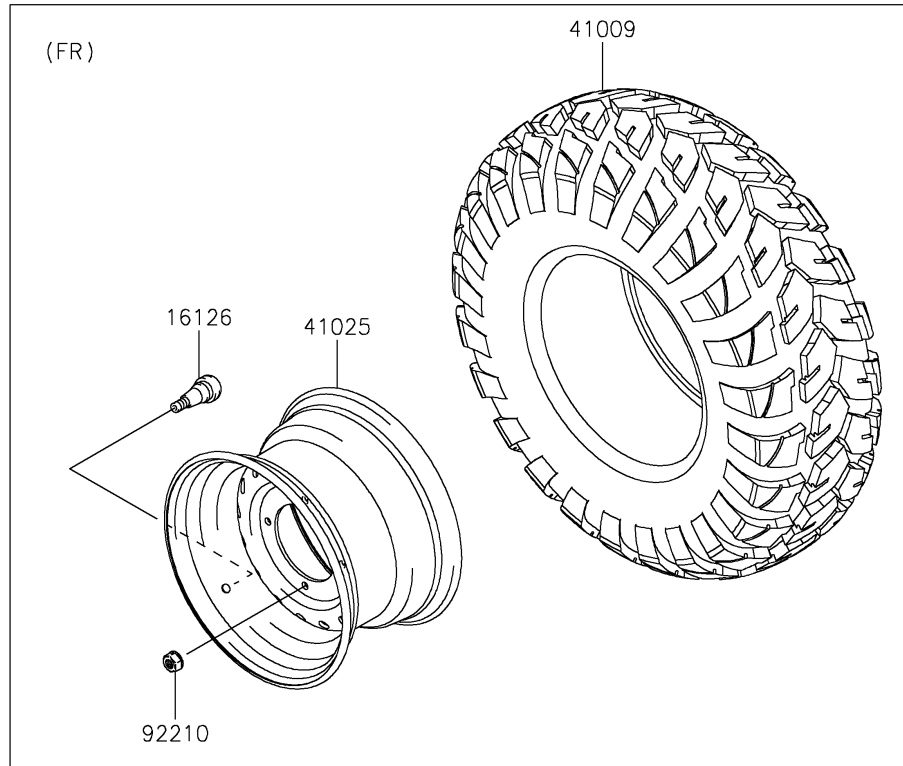

2026 MULE SX™ 4x4 XC

PARTS DIAGRAM

Wheels/Tires

F2210

2026 MULE SX™ 4x4 XC

PARTS LIST

Wheels/Tires

ITEM NAME	PART NUMBER	QUANTITY
VALVE (Ref # 16126)	16126-4001	4
TIRE,26X9.00R12 4PR,FRONTIER (Ref # 41009)	41009-0980	4
RIM,FR,12X7.5AT,F.S.BLACK (Ref # 41025)	41025-7505-397	2
RIM,RR,12X7.5AT,F.S.BLACK (Ref # 41025A)	41025-7506-397	2
NUT,LOCK,10MM (Ref # 92210)	92210-1204	16