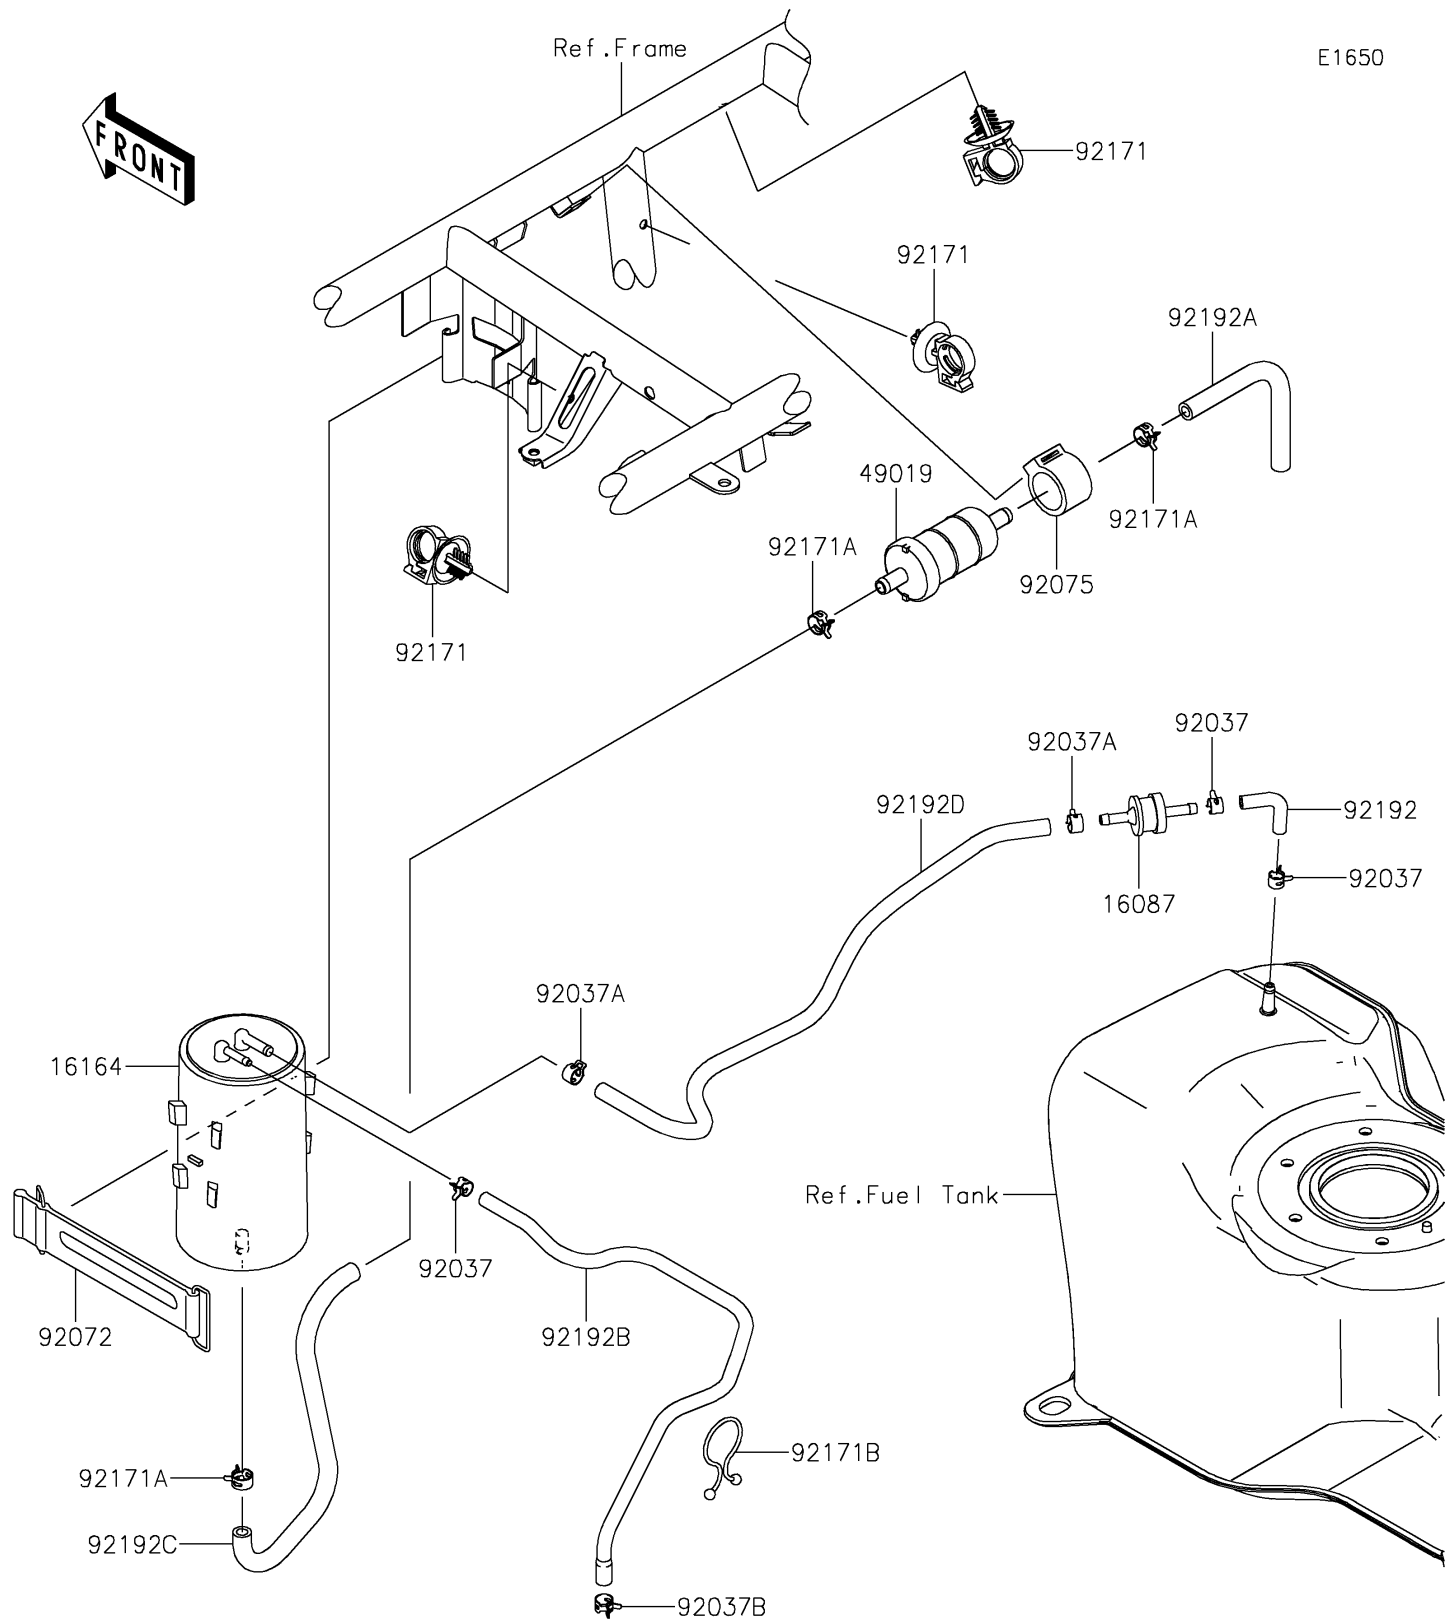

2026 MULE SX™ 4x4 XC

PARTS DIAGRAM

Fuel Evaporative System

2026 MULE SX™ 4x4 XC

PARTS LIST

Fuel Evaporative System

ITEM NAME

PART NUMBER

QUANTITY
