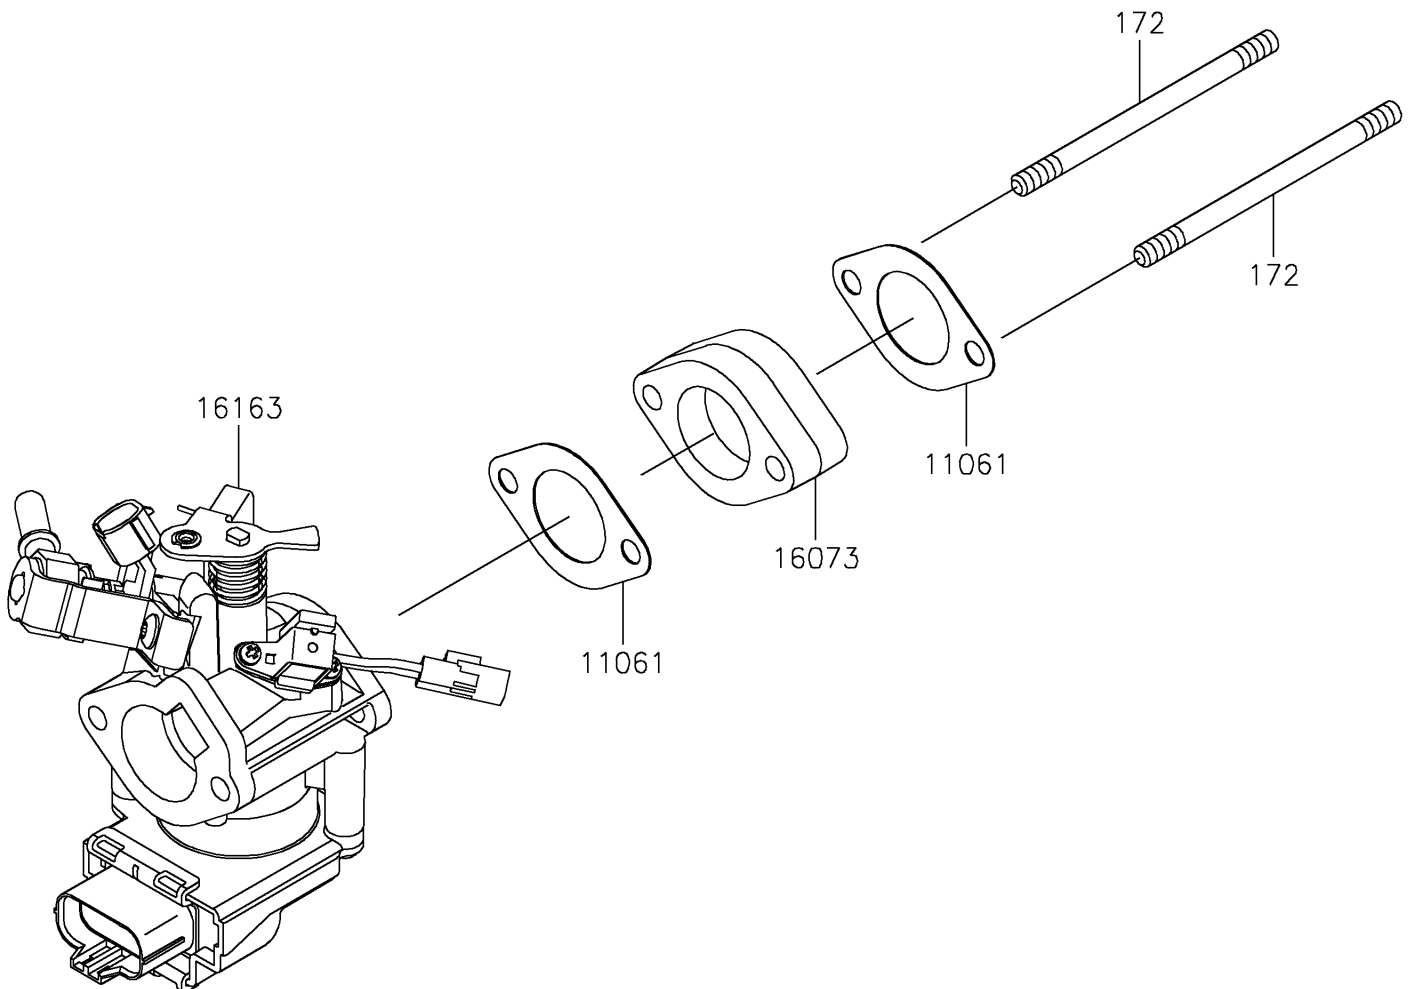

2026 MULE SX™ 4x4 XC

PARTS DIAGRAM

Throttle

E1510

2026 MULE SX™ 4x4 XC

PARTS LIST

Throttle

ITEM NAME	PART NUMBER	QUANTITY
GASKET,HEAD-CARB (Ref # 11061)	11061-1303	2
INSULATOR (Ref # 16073)	16073-0873	1
THROTTLE-ASSY (Ref # 16163)	16163-1331	1
BOLT-STUD,6X95 (Ref # 172)	172BA0695	2