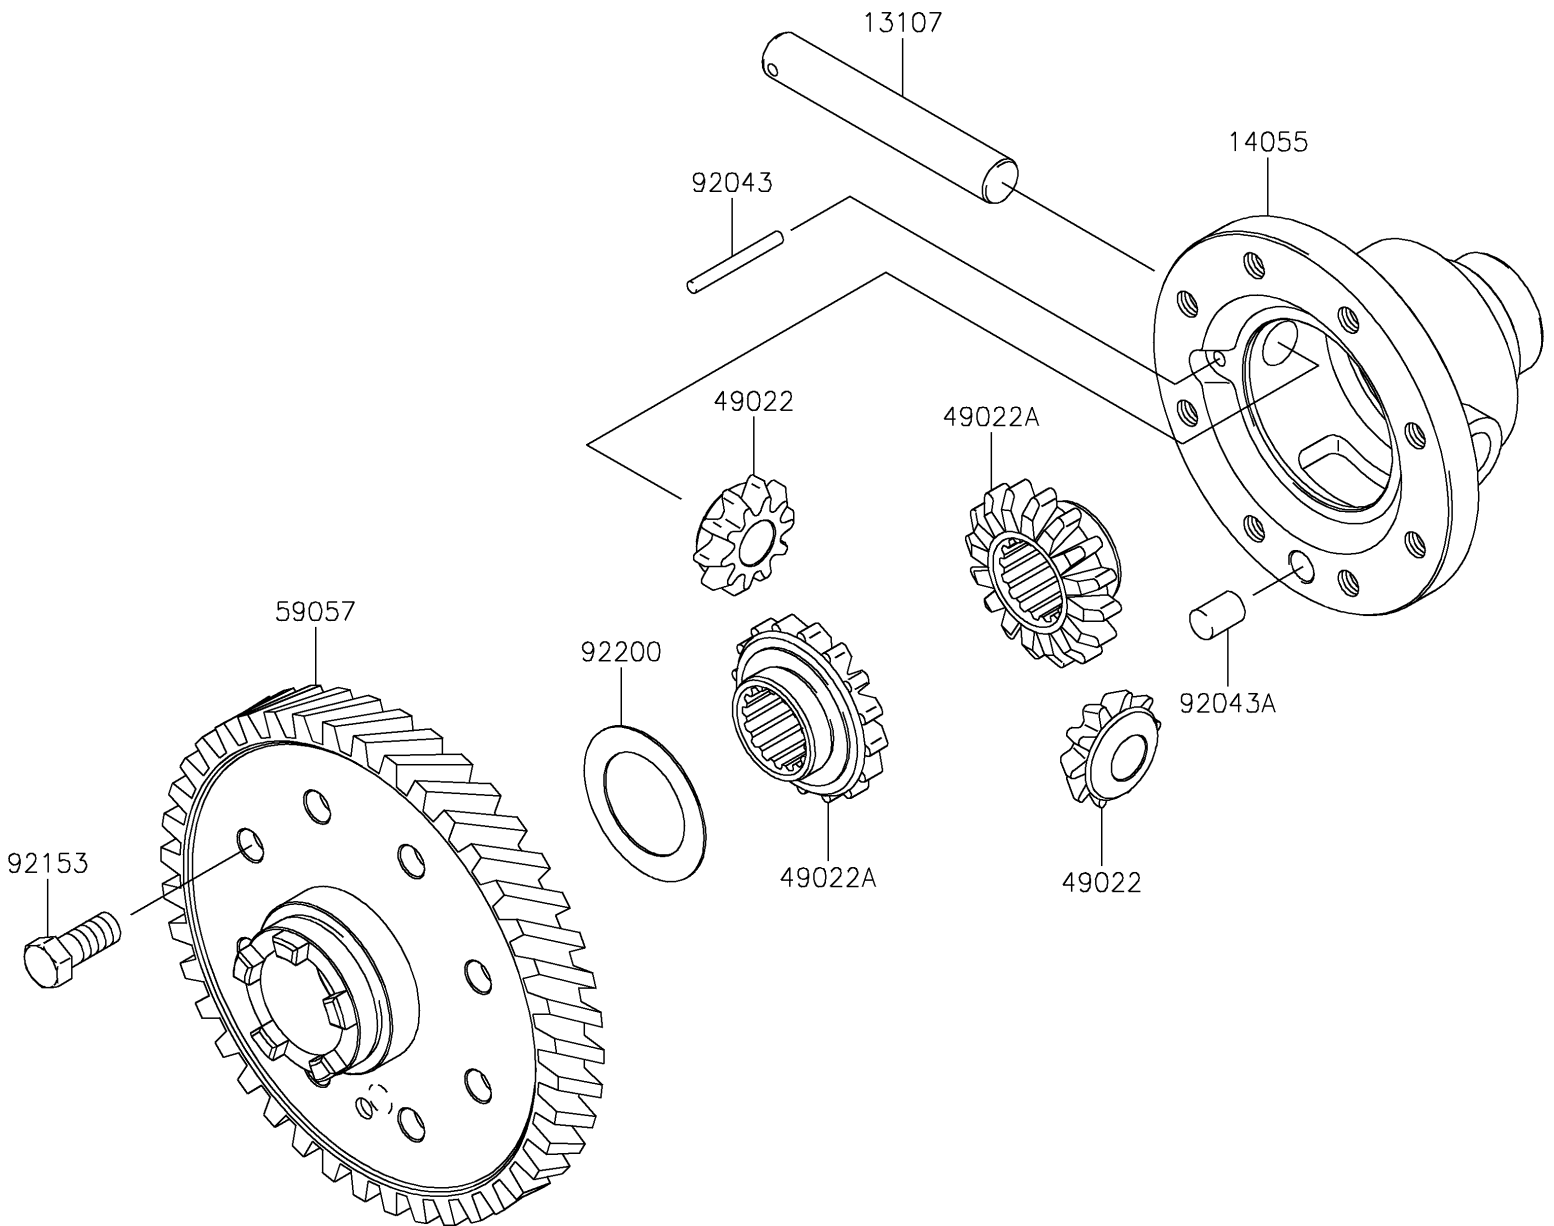

2026 MULE SX™ 4x4 XC

PARTS DIAGRAM

Differential

E1451

2026 MULE SX™ 4x4 XC

PARTS LIST

Differential

ITEM NAME

PART NUMBER

QUANTITY
