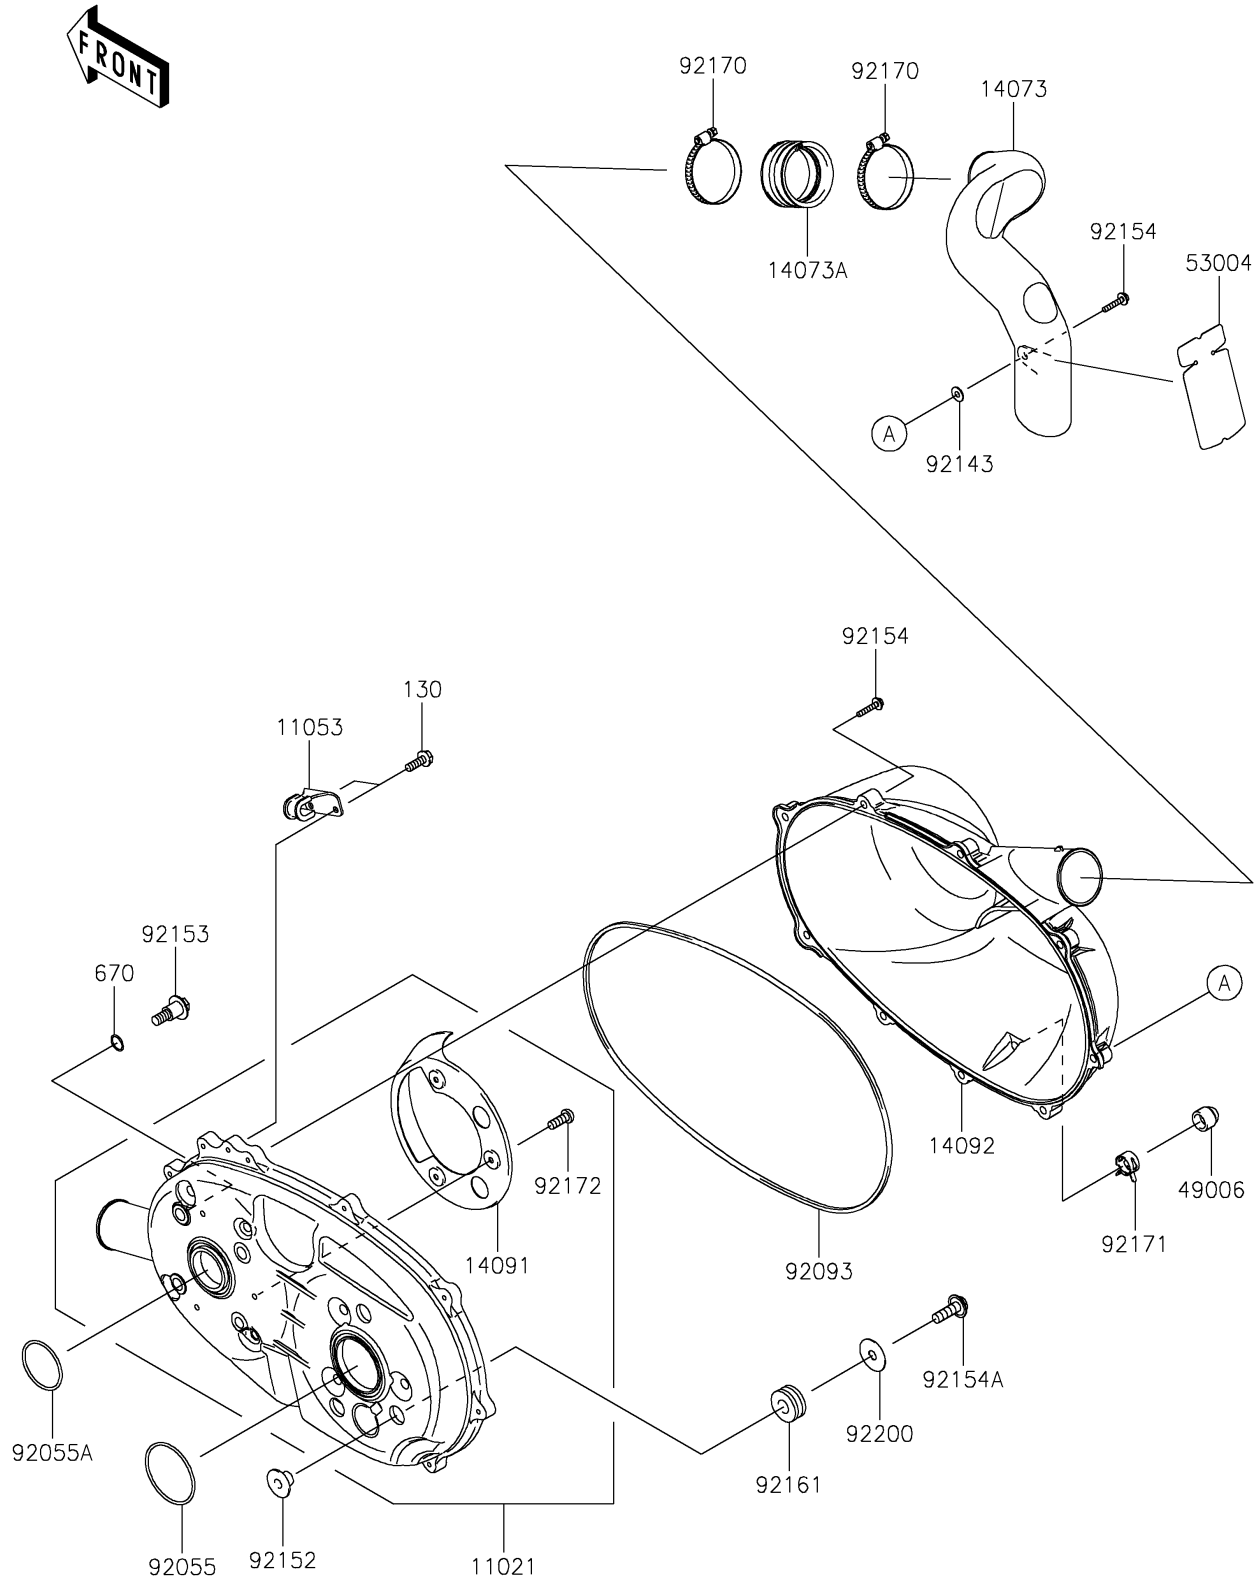

2026 MULE SX™ 4x4 XC

PARTS DIAGRAM

Converter Cover

E1393

2026 MULE SX™ 4x4 XC

PARTS LIST

Converter Cover

ITEM NAME

PART NUMBER

QUANTITY
