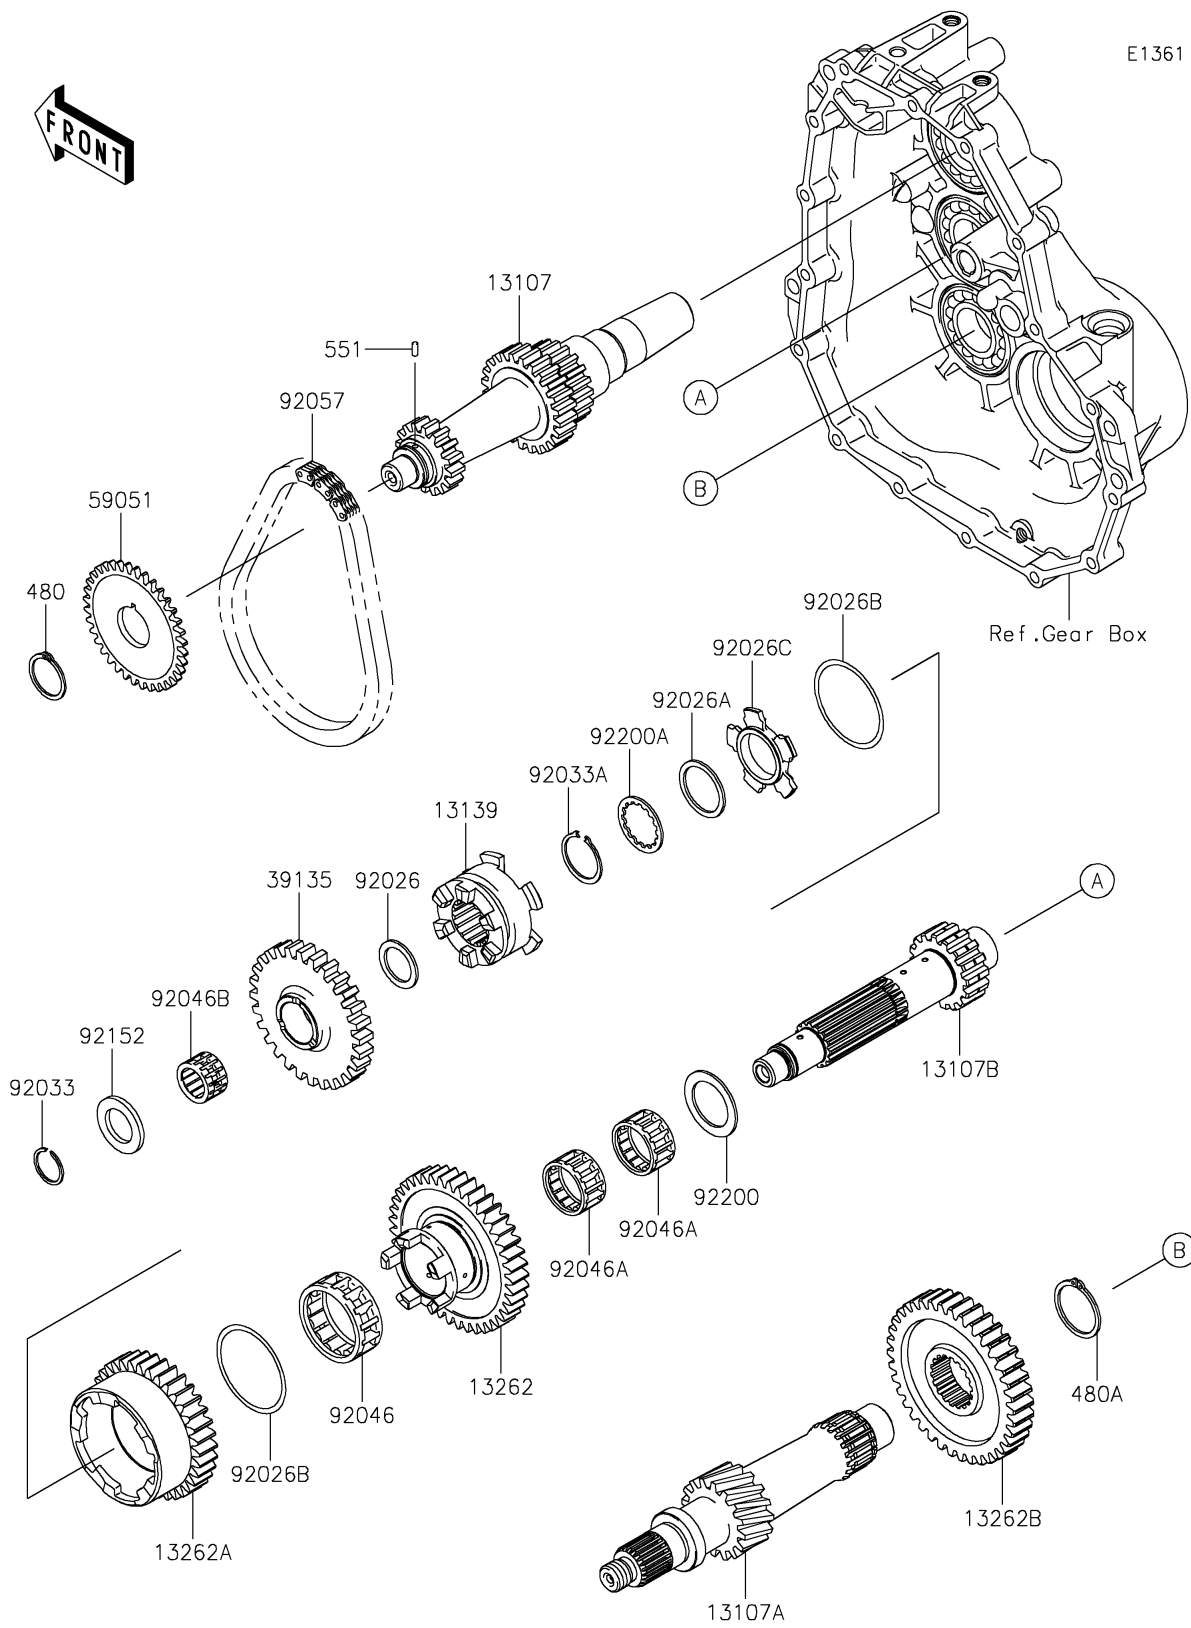

2026 MULE SX™ 4x4 XC

PARTS DIAGRAM

Transmission

2026 MULE SX™ 4x4 XC

PARTS LIST

Transmission

Kawasaki

Let the Good Times Roll®

ITEM NAME

PART NUMBER

QUANTITY
