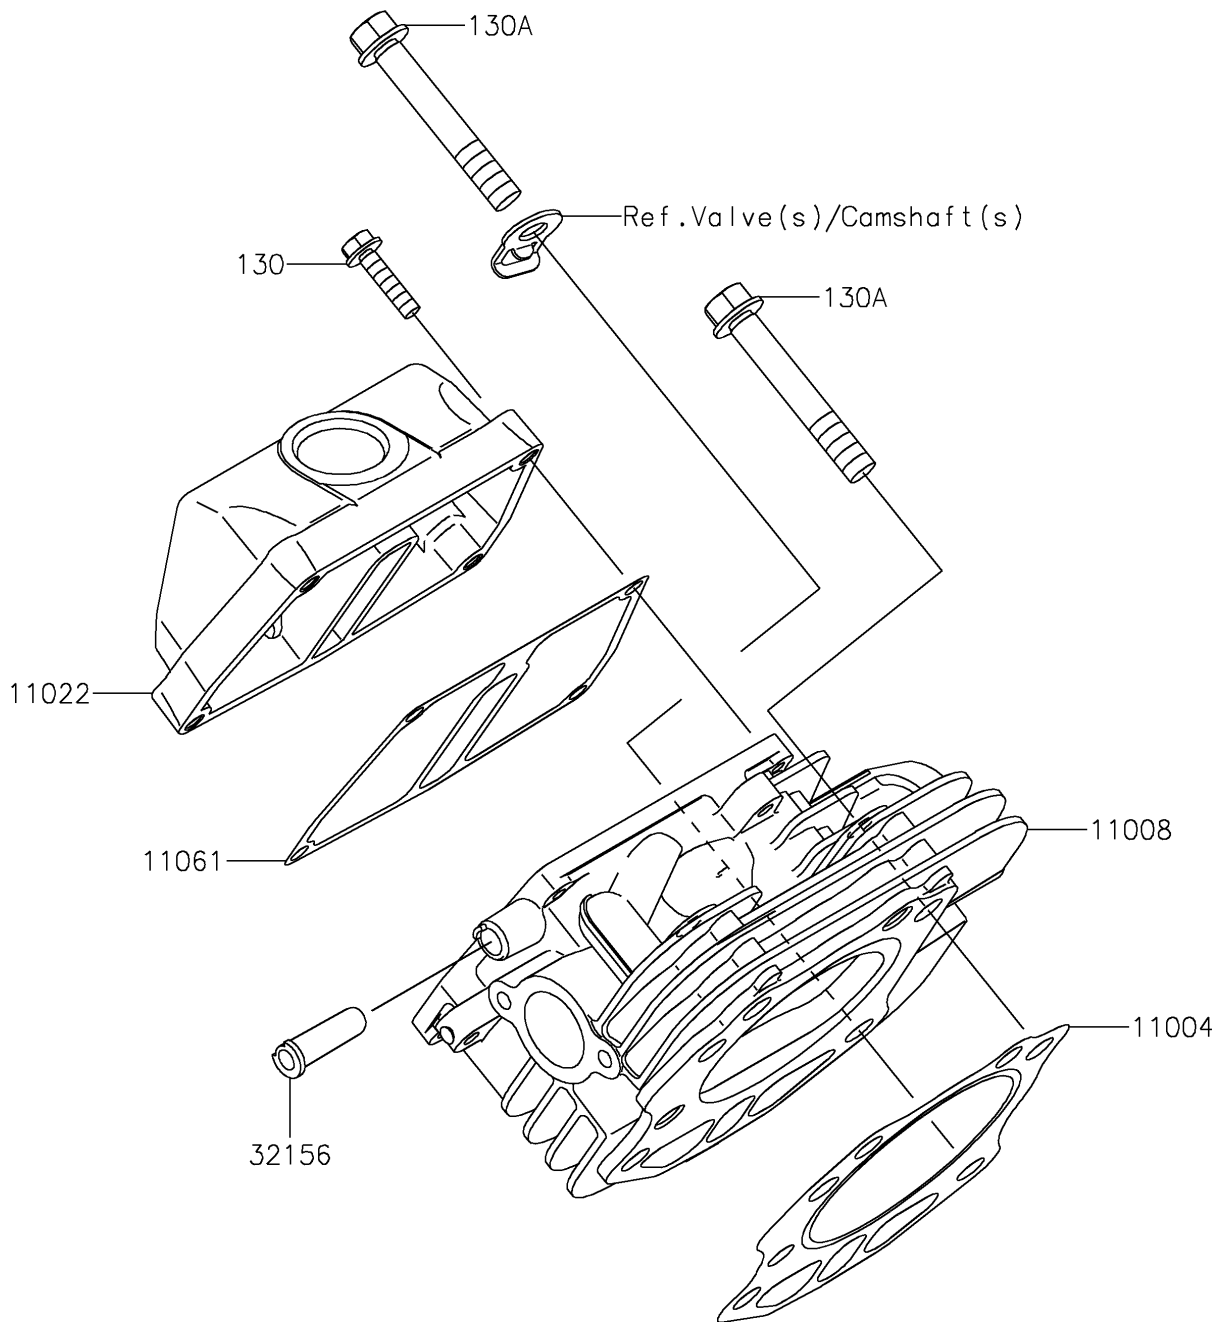

2026 MULE SX™ 4x4 XC

PARTS DIAGRAM

Cylinder Head

E1111

2026 MULE SX™ 4x4 XC

PARTS LIST

Cylinder Head

ITEM NAME

PART NUMBER

QUANTITY
