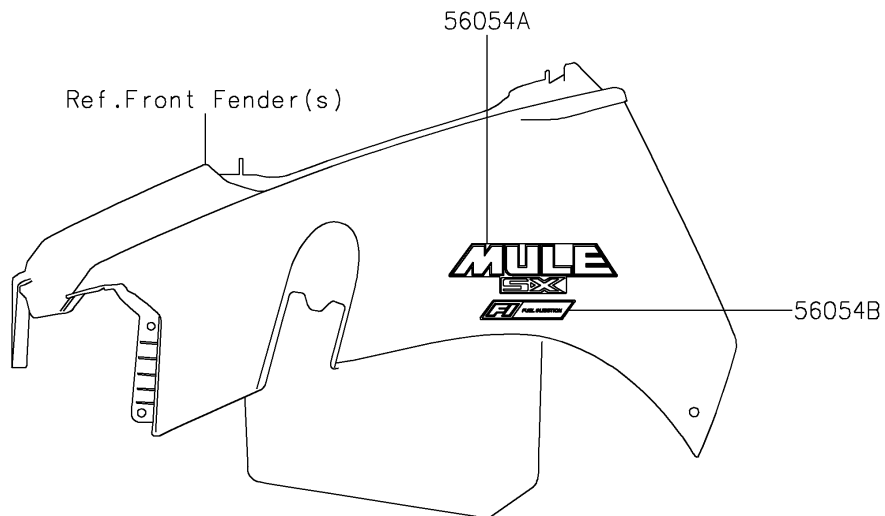

2026 MULE SX™ 4x4

PARTS DIAGRAM

Decals(PTFNN/PVFNN)

F2861

2026 MULE SX™ 4x4

PARTS LIST

Decals(PTFNN/PVFNN)

ITEM NAME

PART NUMBER

QUANTITY
