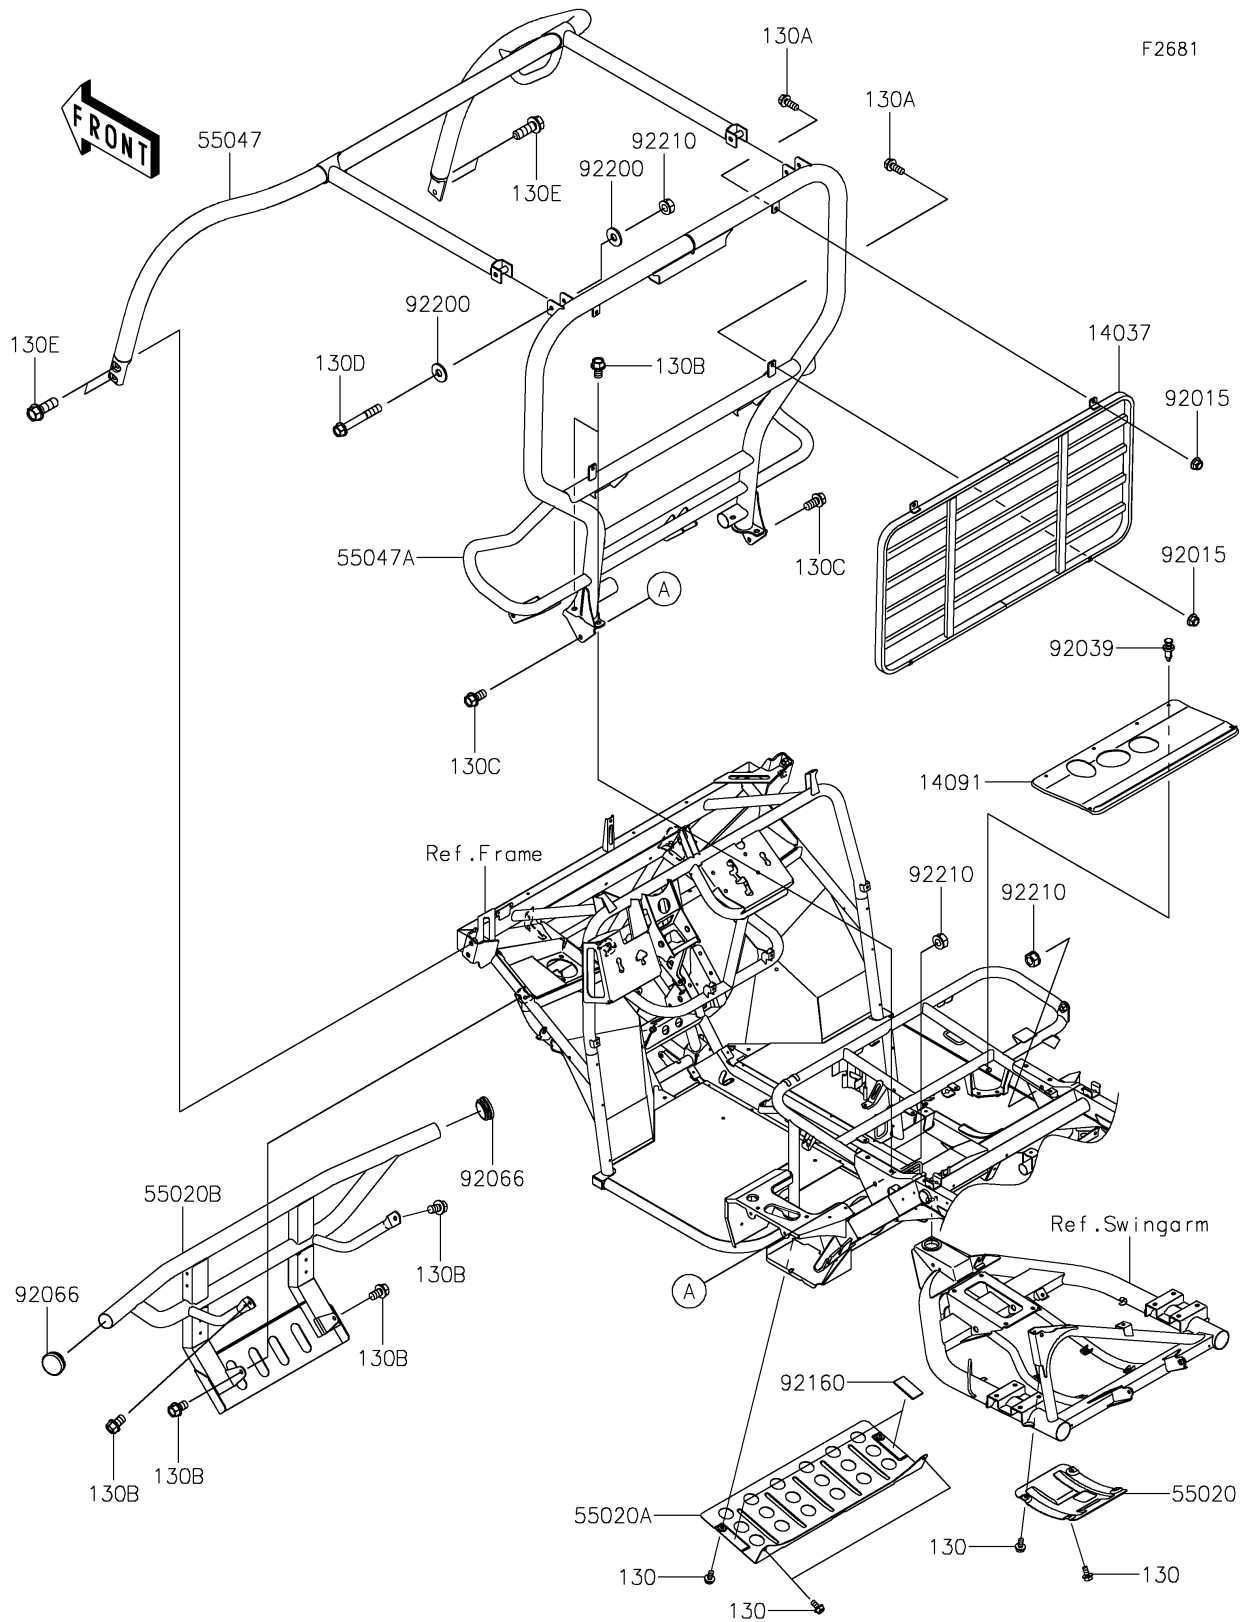

2026 MULE SX™ 4x4

PARTS DIAGRAM

Guards/Cab Frame

2026 MULE SX™ 4x4

PARTS LIST

Guards/Cab Frame

ITEM NAME

PART NUMBER

QUANTITY
