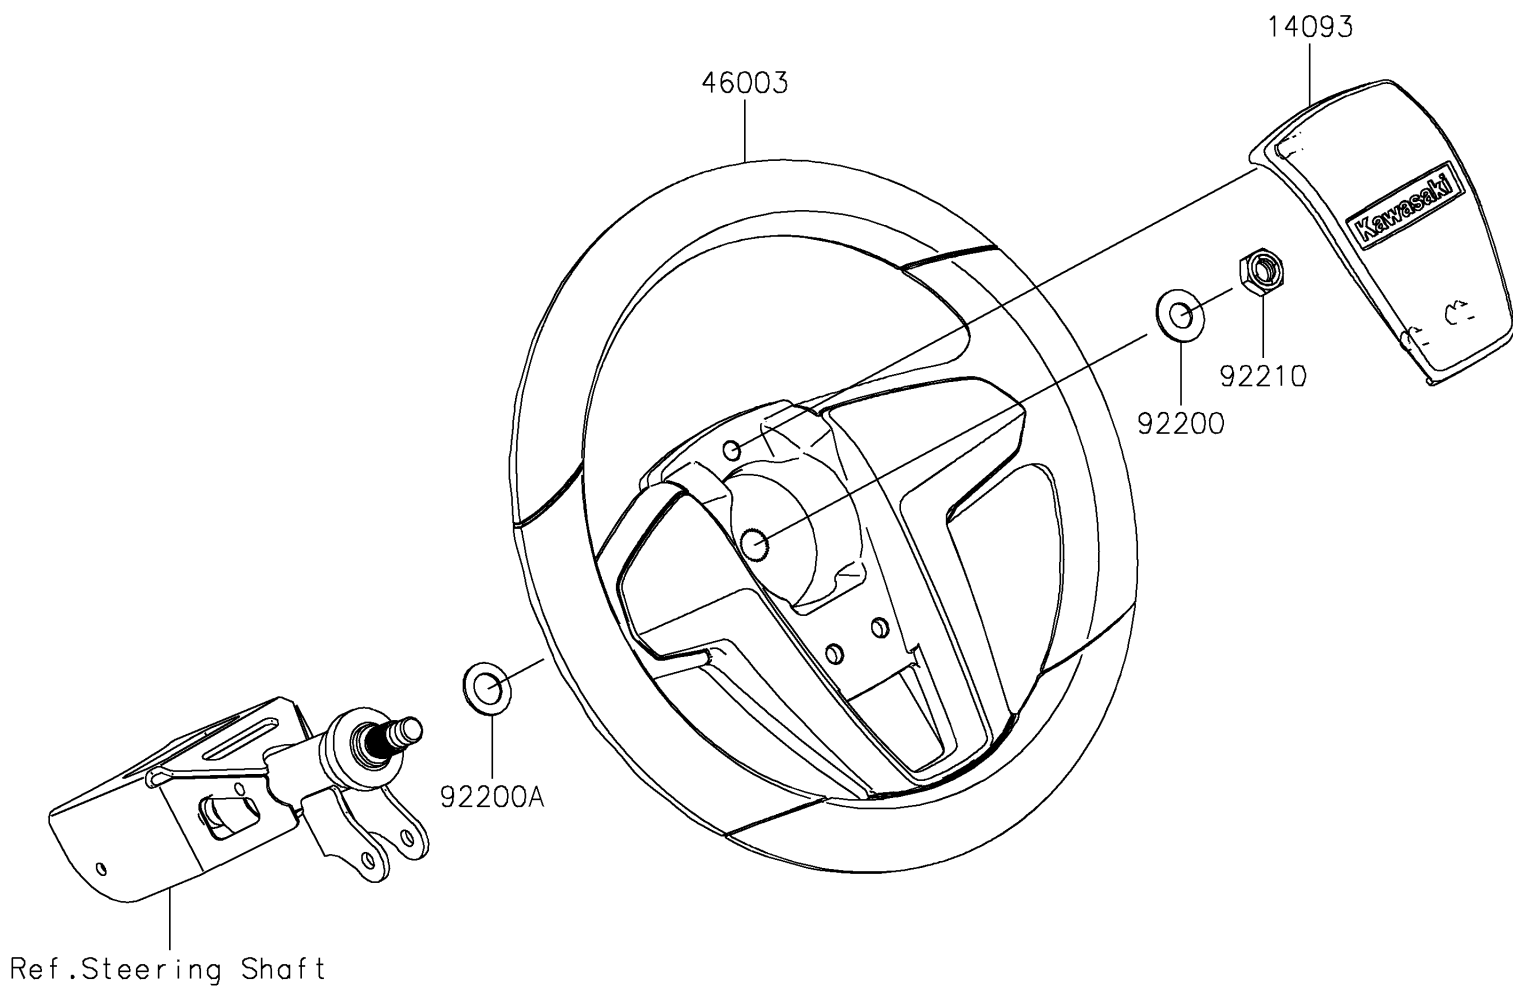

2026 MULE SX™ 4x4

PARTS DIAGRAM

Steering Wheel

Kawasaki

Let the Good Times Roll®

F2311

2026 MULE SX™ 4x4

PARTS LIST

Steering Wheel

ITEM NAME

PART NUMBER

QUANTITY
