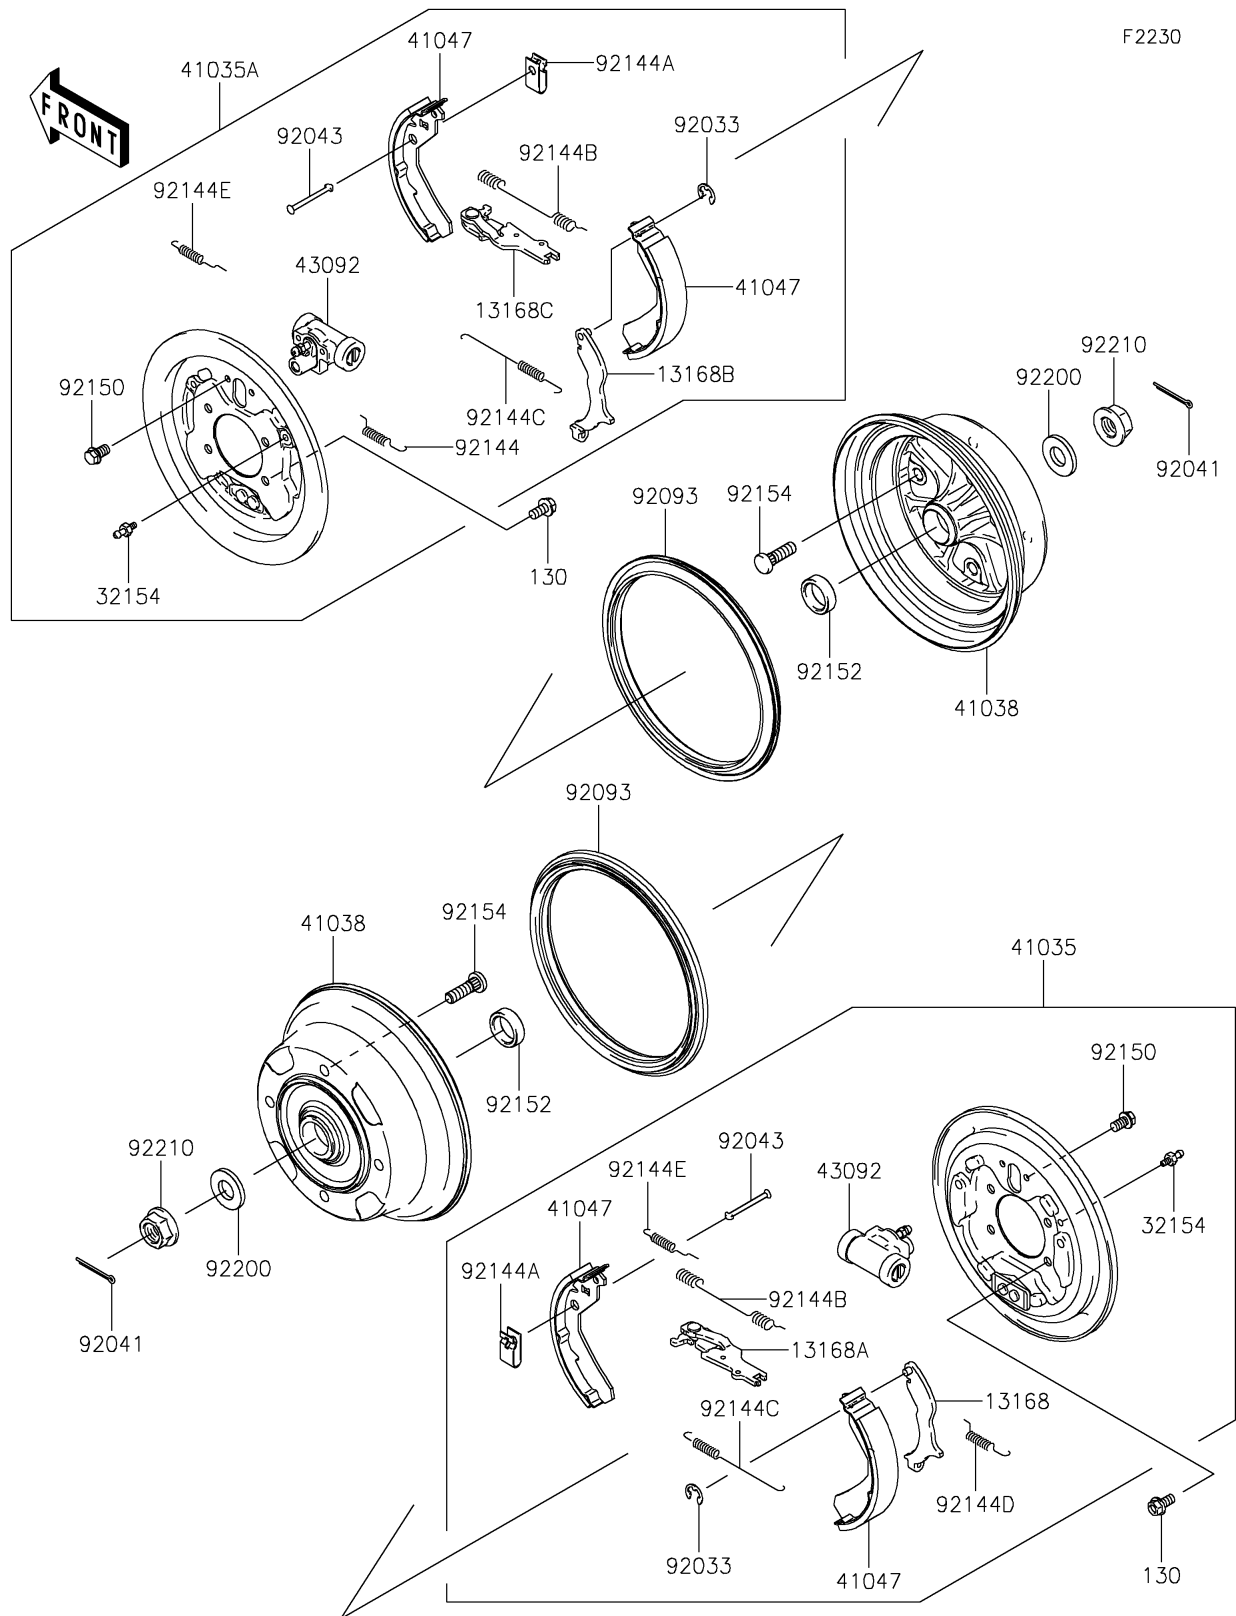

2026 MULE SX™ 4x4

PARTS DIAGRAM

Front Hubs/Brakes

2026 MULE SX™ 4x4

PARTS LIST

Front Hubs/Brakes

ITEM NAME

PART NUMBER

QUANTITY
