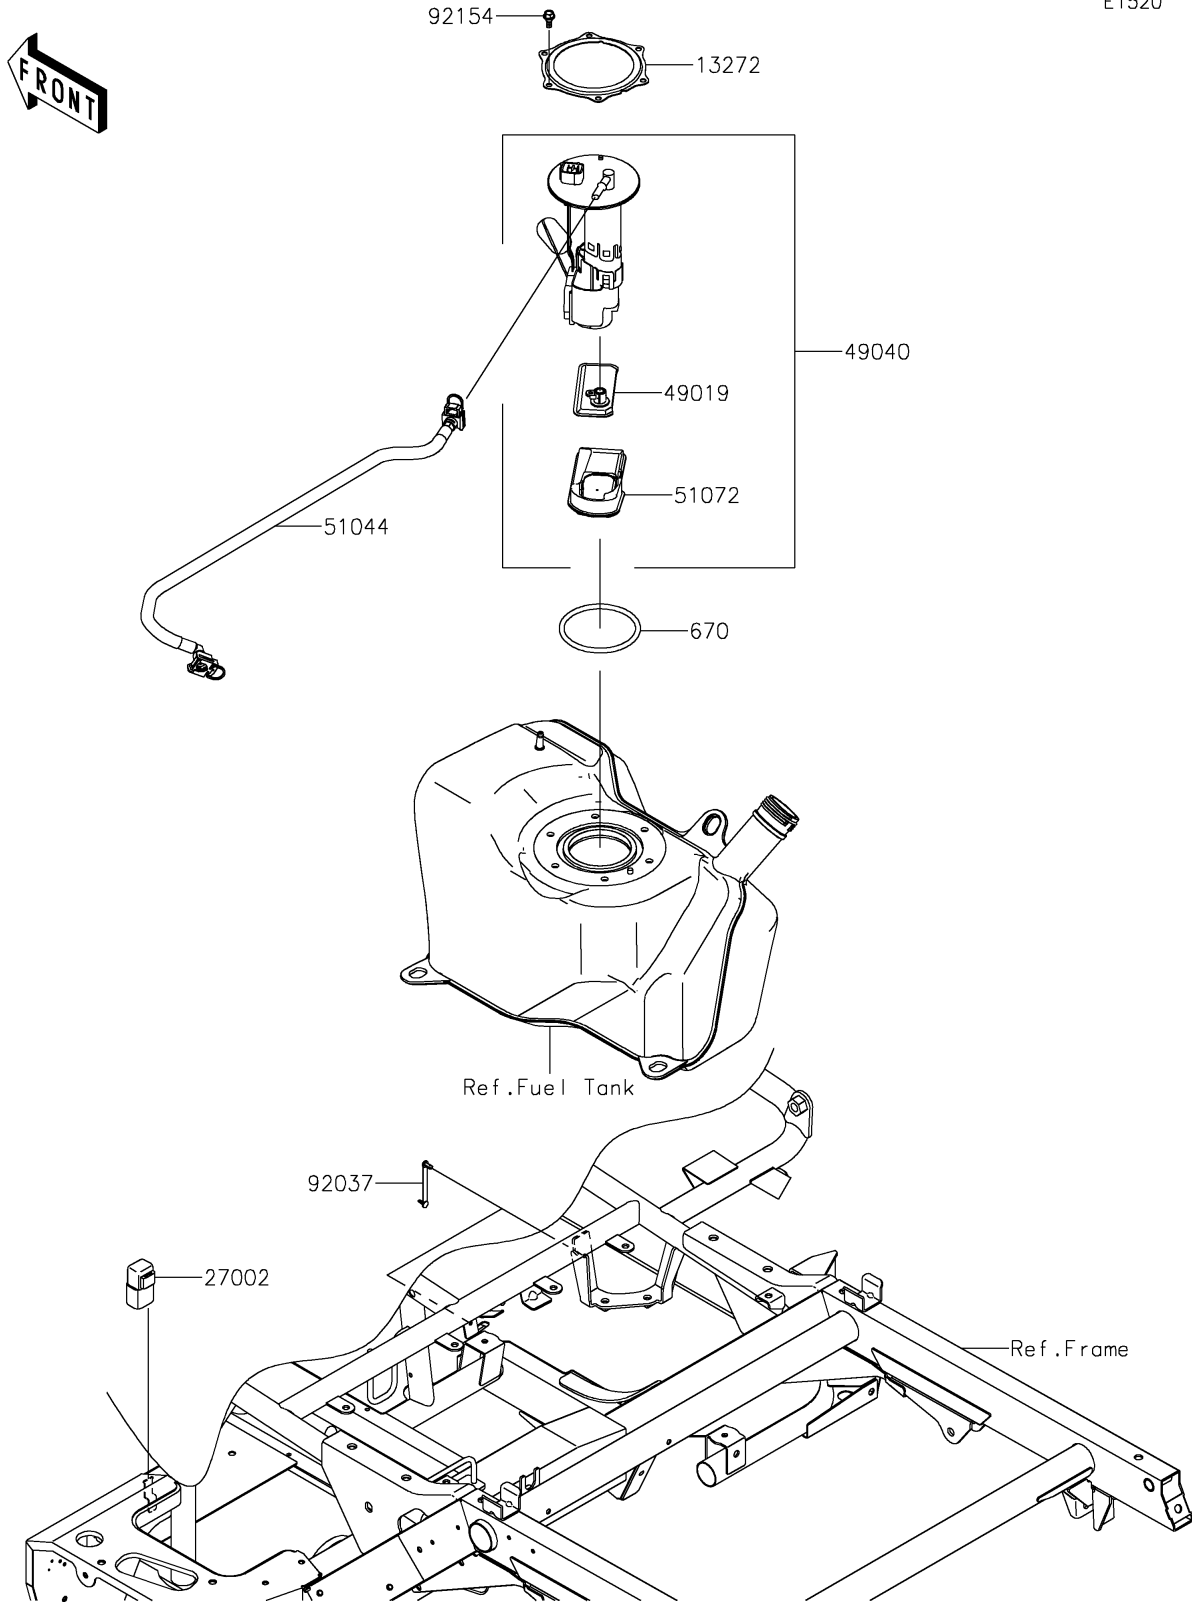

2026 MULE SX™ 4x4

PARTS DIAGRAM

Fuel Pump

E1520

2026 MULE SX™ 4x4

PARTS LIST

Fuel Pump

ITEM NAME

PART NUMBER

QUANTITY
